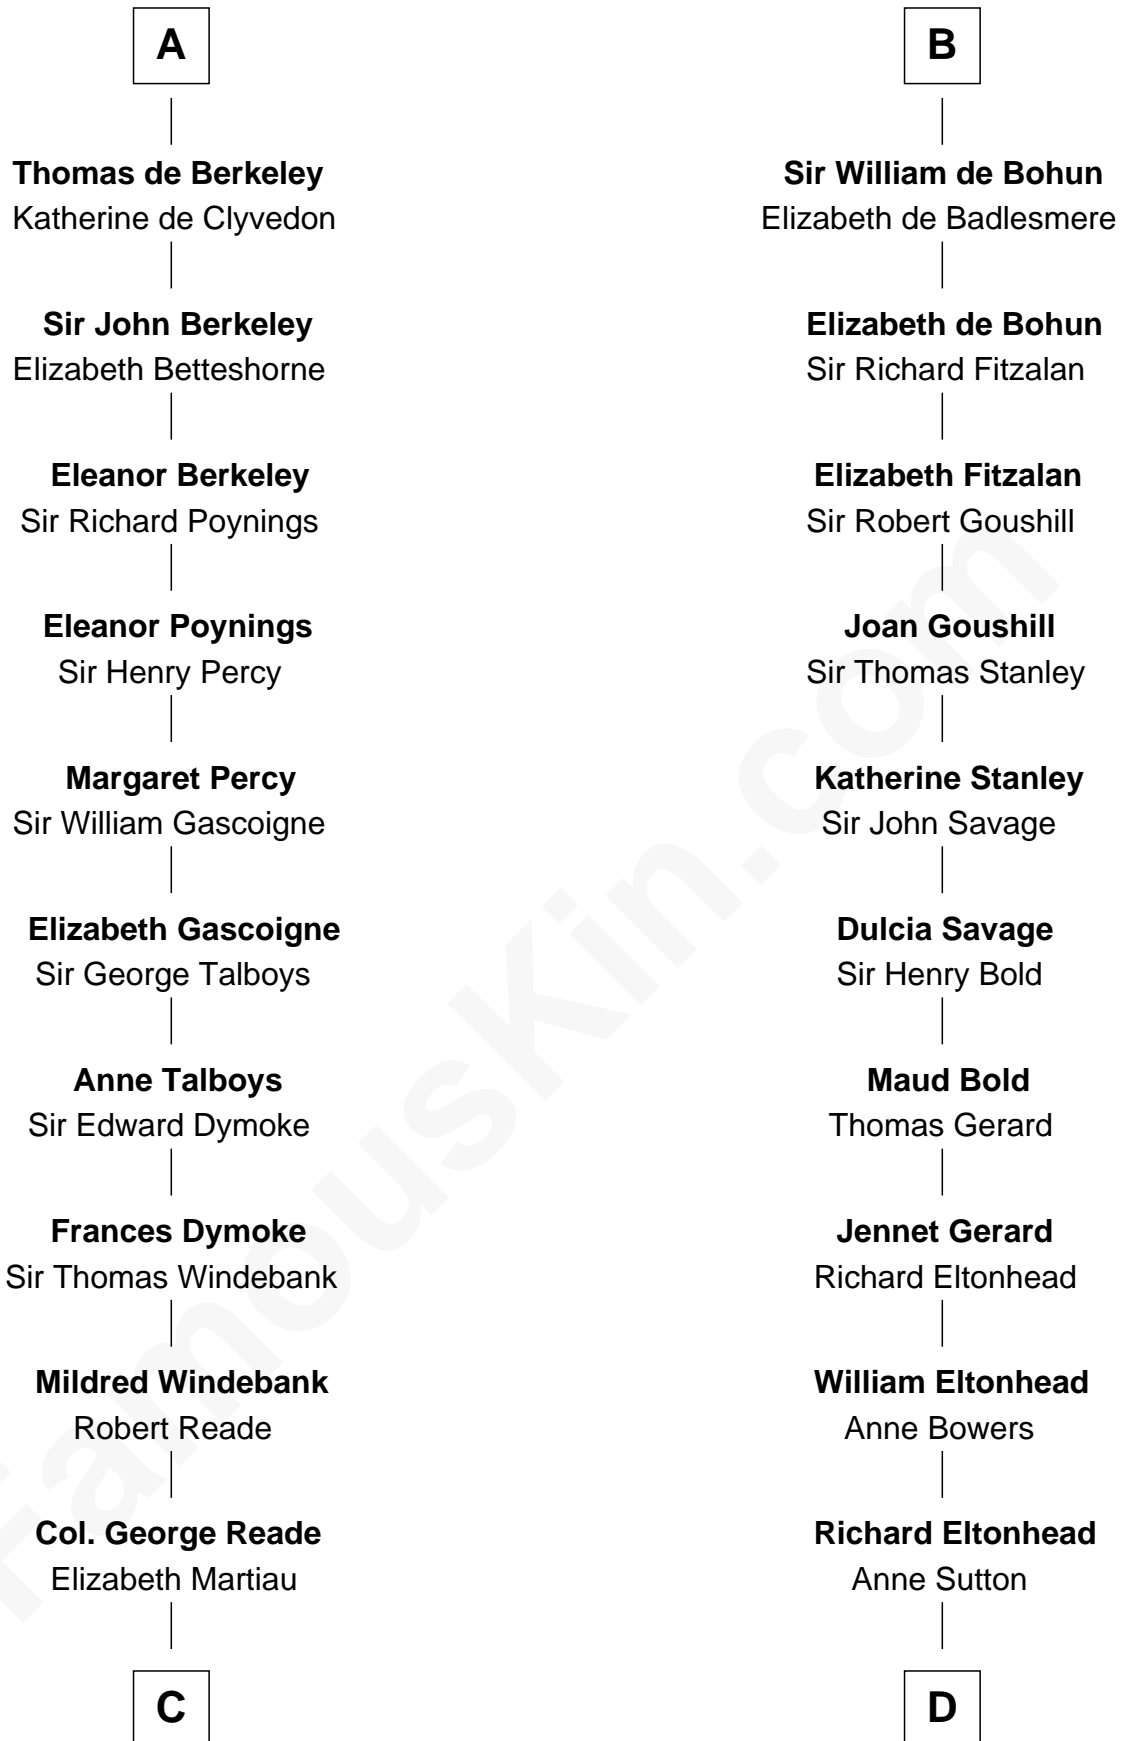

FamousKin.com Relationship Chart of

Meriwether Lewis

Lewis and Clark Expedition

21st cousin of

Thomas Sim Lee

2nd and 7th Governor of Maryland

Mitchertach O'Toole

Cacht Inion Loigsig O'Morda

C

Mildred Reade
Col. Augustine Warner

Elizabeth Warner
Col. John Lewis

Col. Robert Lewis
Jane Meriwether

William Lewis
Lucy Meriwether

Meriwether Lewis
Lewis and Clark Expedition

D

Alice Eltonhead
Henry Corbin