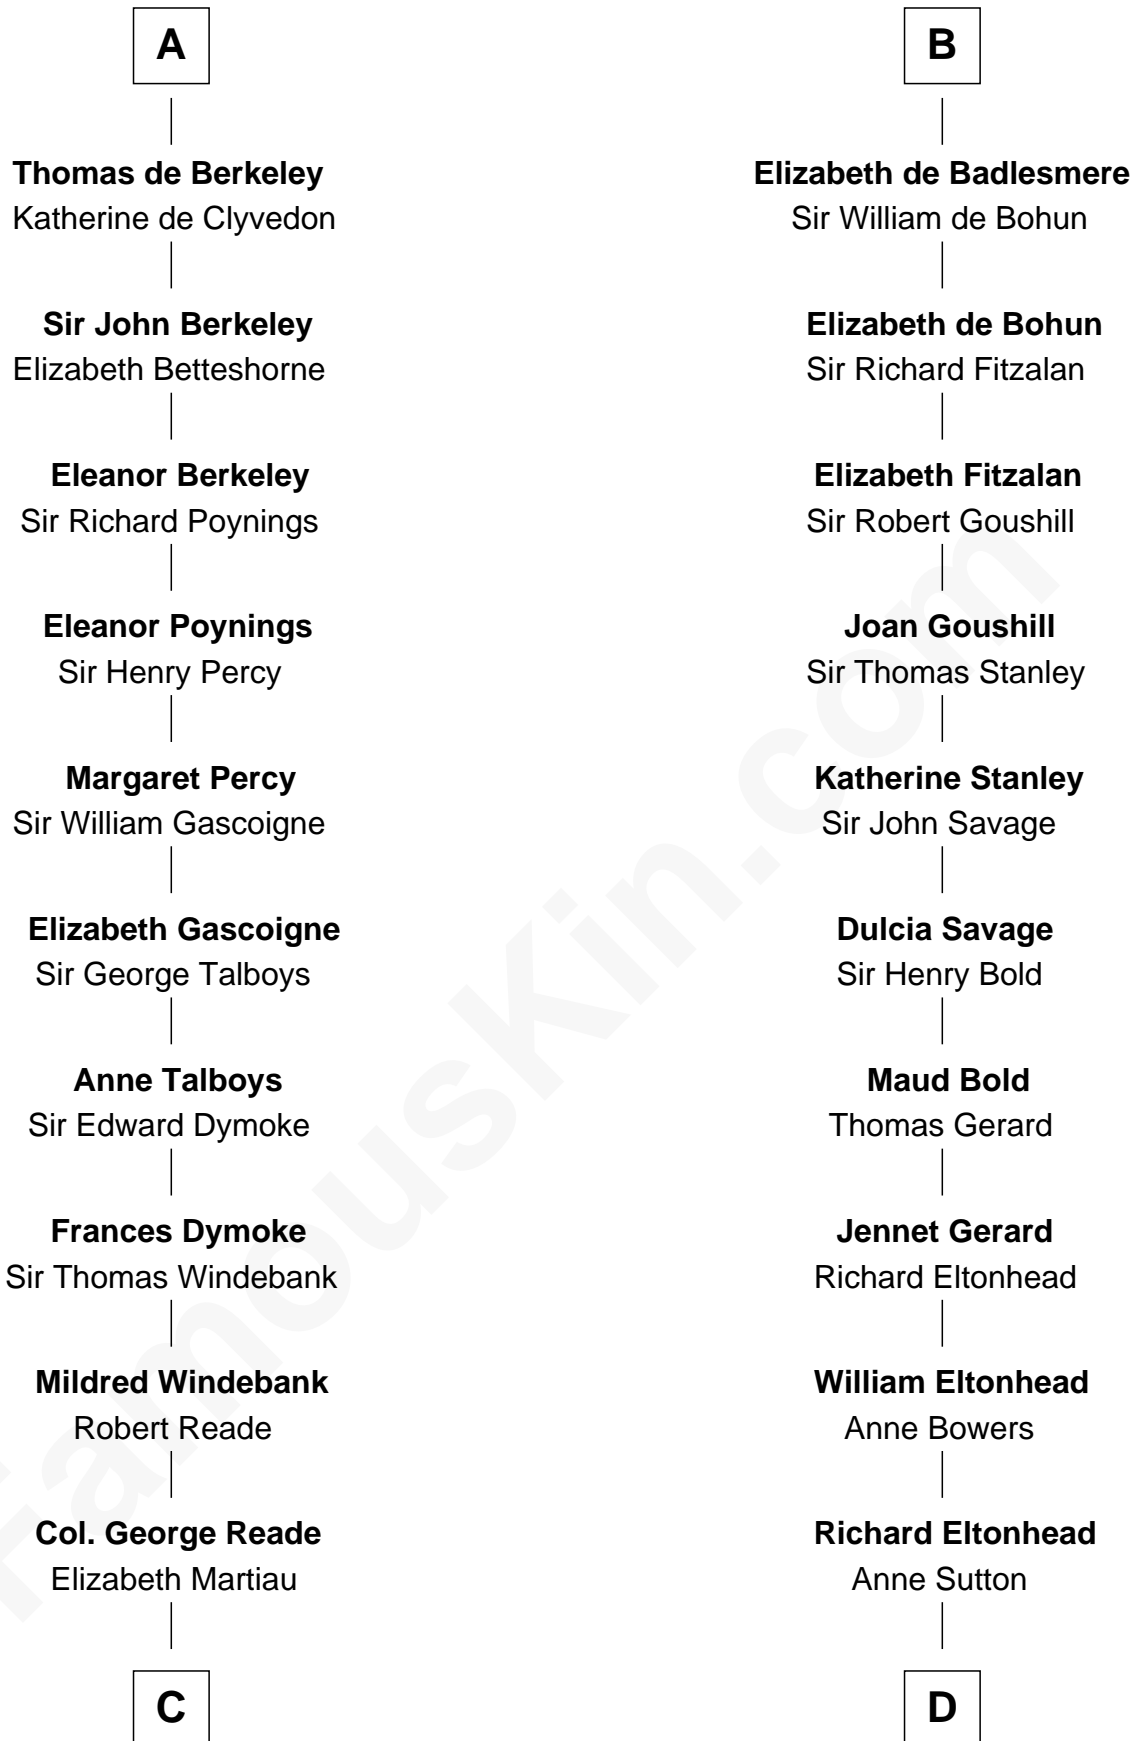

FamousKin.com Relationship Chart of

Meriwether Lewis

Lewis and Clark Expedition

21st cousin of

Thomas Sim Lee

2nd and 7th Governor of Maryland

C

Mildred Reade
Col. Augustine Warner

Elizabeth Warner
Col. John Lewis

Col. Robert Lewis
Jane Meriwether

William Lewis
Lucy Meriwether

Meriwether Lewis
Lewis and Clark Expedition

D

Alice Eltonhead
Henry Corbin

Laetitia Corbin
Richard Lee

Philip Lee
Sarah Brooke