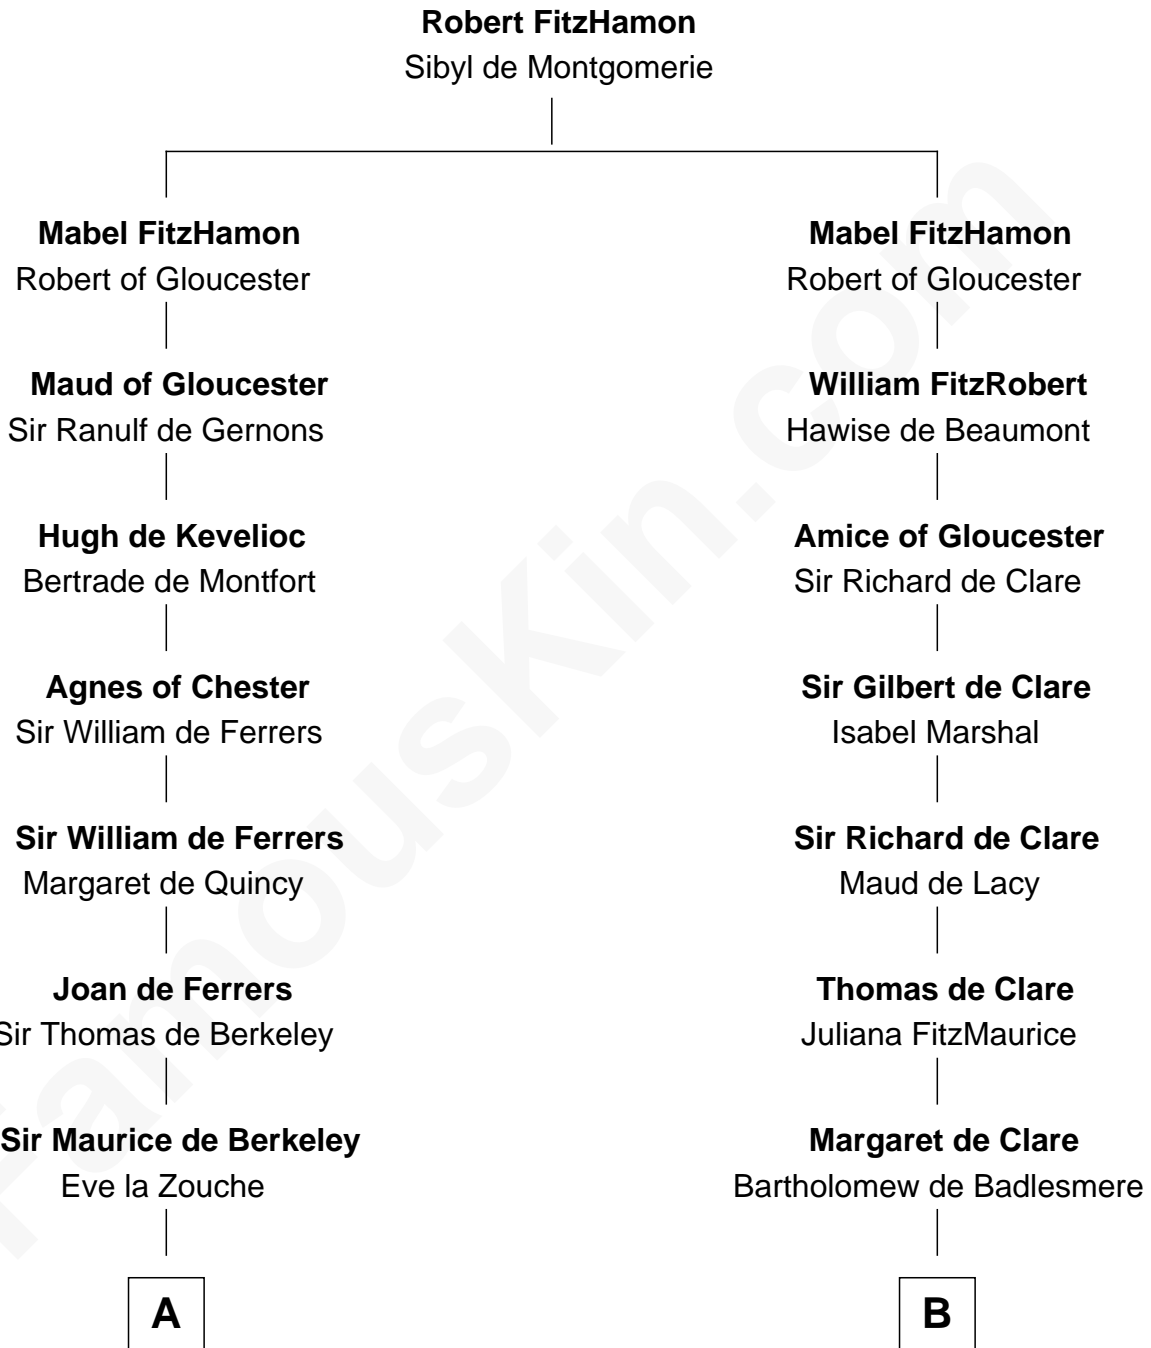

FamousKin.com Relationship Chart of

Meriwether Lewis

Lewis and Clark Expedition

21st cousin of

Thomas Sim Lee

2nd and 7th Governor of Maryland

C

Mildred Reade
Col. Augustine Warner

Elizabeth Warner
Col. John Lewis

Col. Robert Lewis
Jane Meriwether

William Lewis
Lucy Meriwether

Meriwether Lewis
Lewis and Clark Expedition

D

Alice Eltonhead
Henry Corbin

Laetitia Corbin
Richard Lee

Philip Lee
Sarah Brooke

Thomas Lee
Christiana Sim

Thomas Sim Lee
2nd and 7th Governor of Maryland