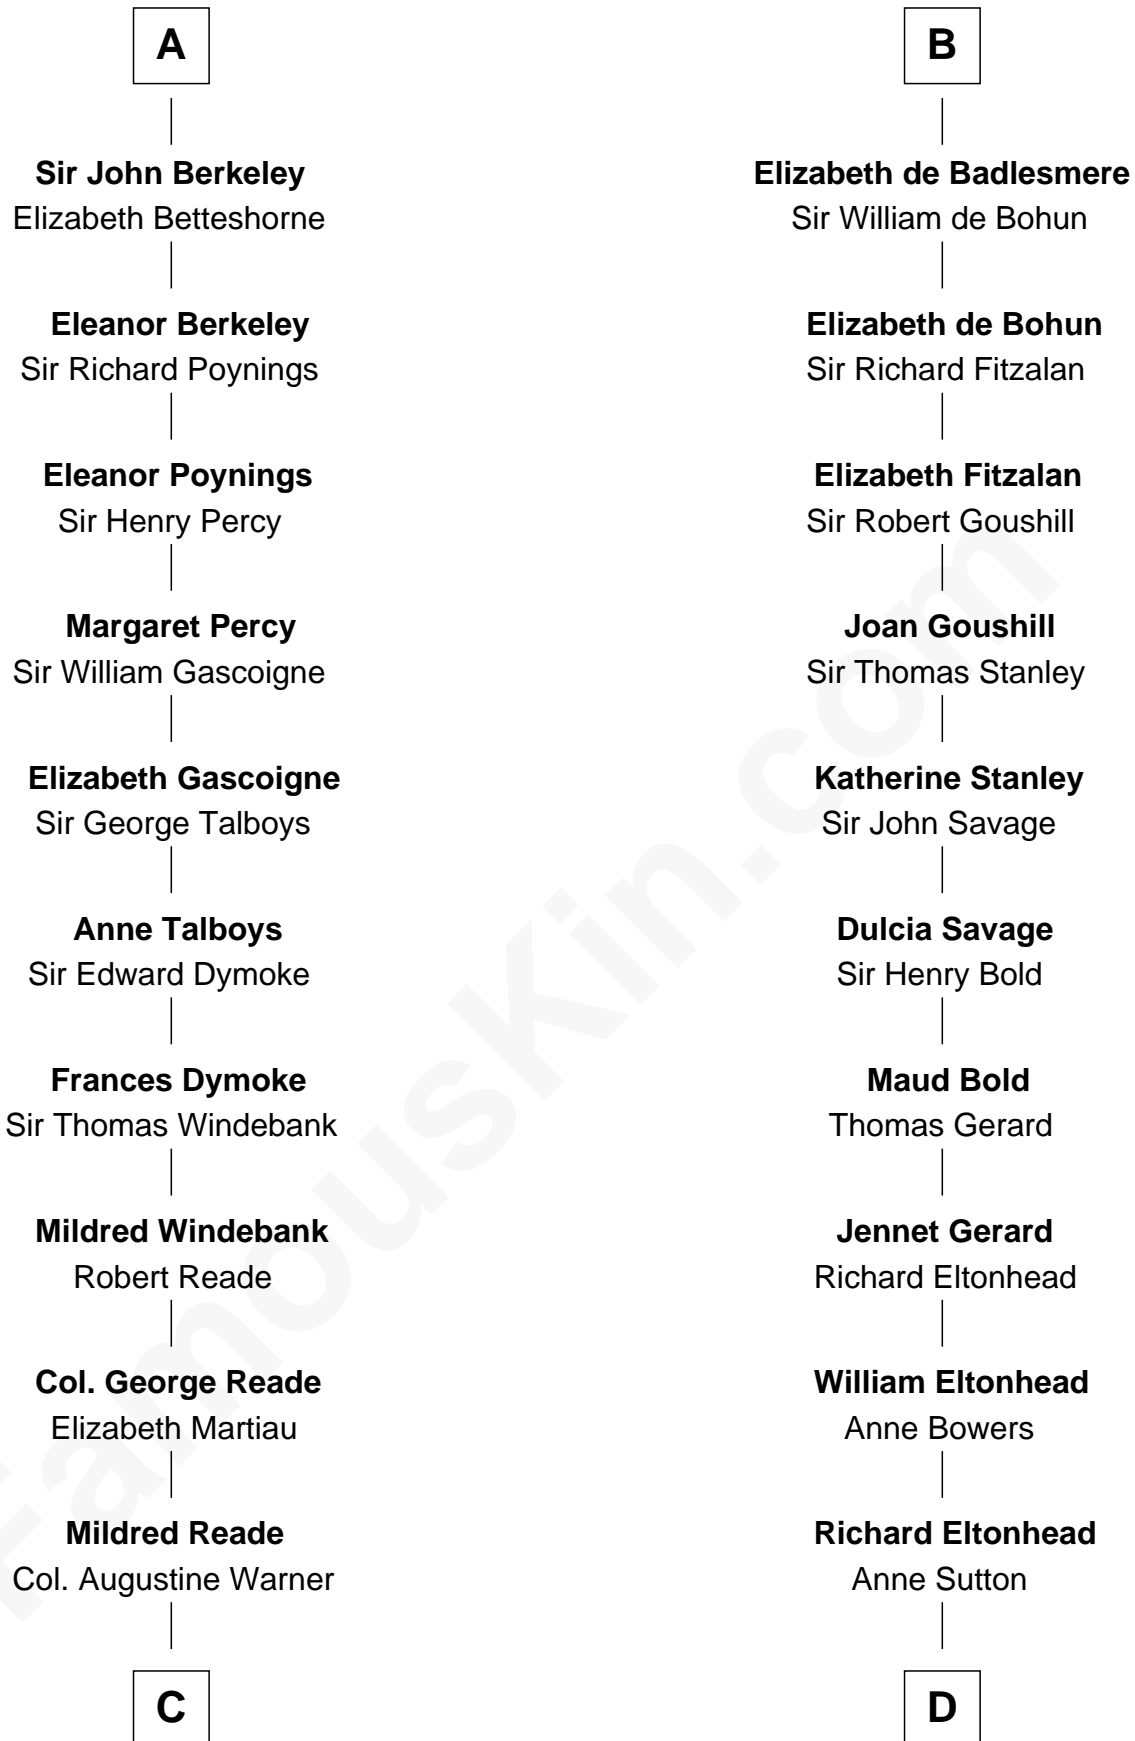

# FamousKin.com Relationship Chart of

**Meriwether Lewis**

*Lewis and Clark Expedition*

20th cousin 1 time removed of

**Thomas Sim Lee**

*2nd and 7th Governor of Maryland*

**Saher I de Quincy**

Maud de St. Liz

**C**

**Elizabeth Warner**

Col. John Lewis

**Col. Robert Lewis**

Jane Meriwether

**William Lewis**

Lucy Meriwether

**Meriwether Lewis**

*Lewis and Clark Expedition*

**D**

**Alice Eltonhead**

Henry Corbin

**Laetitia Corbin**

Richard Lee

**Philip Lee**

Sarah Brooke