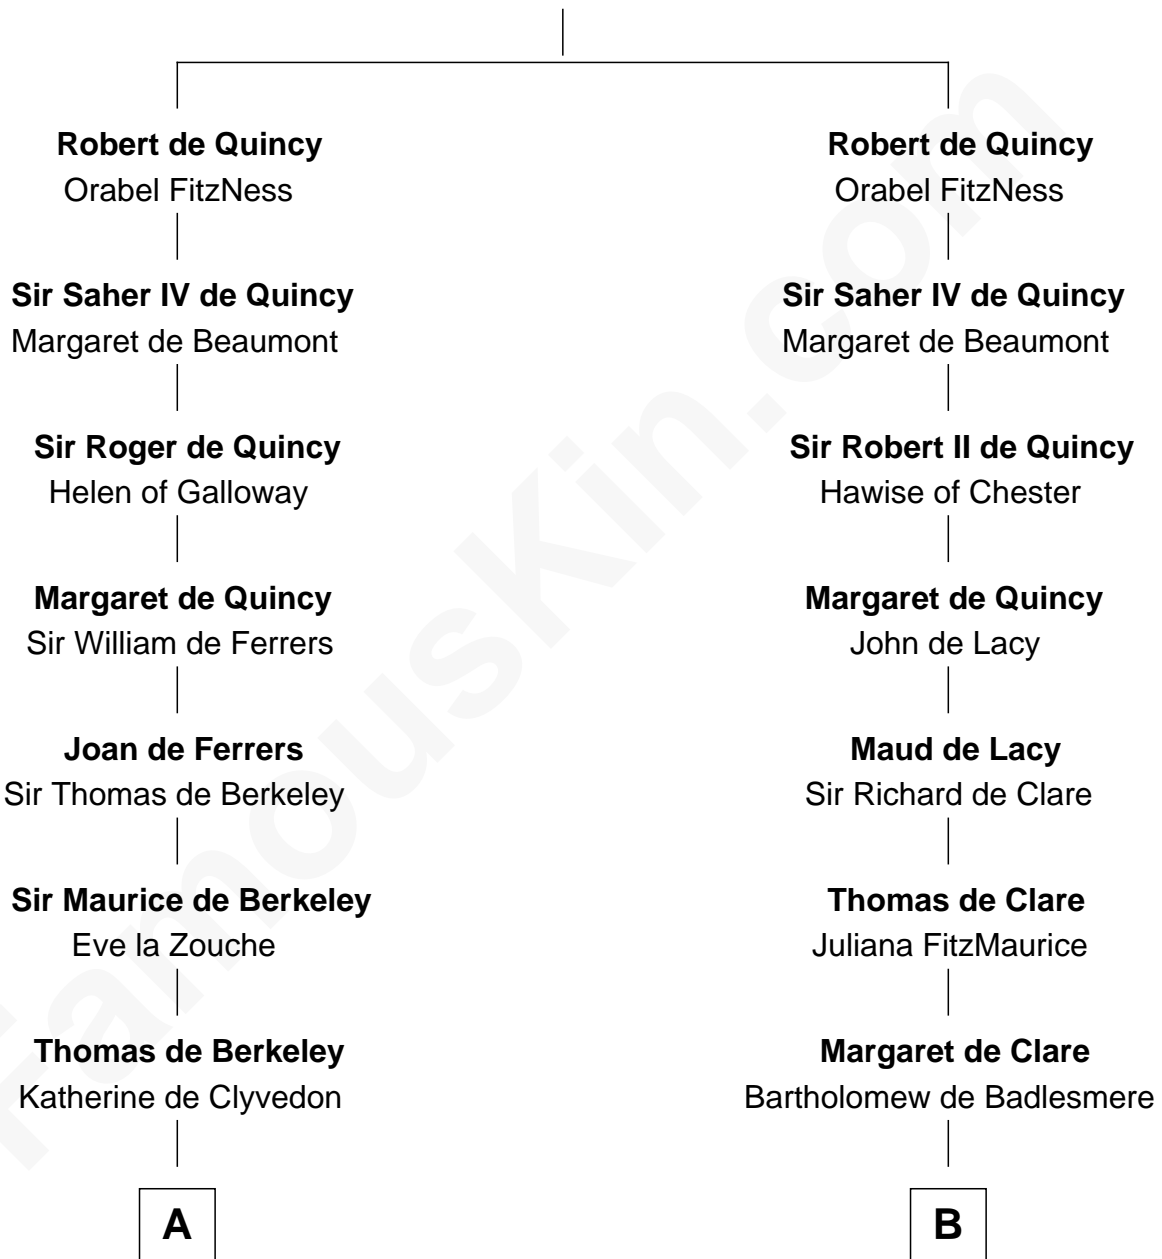

# FamousKin.com Relationship Chart of

**Meriwether Lewis**

*Lewis and Clark Expedition*

20th cousin 1 time removed of

**Thomas Sim Lee**

*2nd and 7th Governor of Maryland*

**Saher I de Quincy**

Maud de St. Liz

**C**

**Elizabeth Warner**

Col. John Lewis

**Col. Robert Lewis**

Jane Meriwether

**William Lewis**

Lucy Meriwether

**Meriwether Lewis**

*Lewis and Clark Expedition*

**D**

**Alice Eltonhead**

Henry Corbin

**Laetitia Corbin**

Richard Lee

**Philip Lee**

Sarah Brooke

**Thomas Lee**

Christiana Sim

**Thomas Sim Lee**

*2nd and 7th Governor of Maryland*