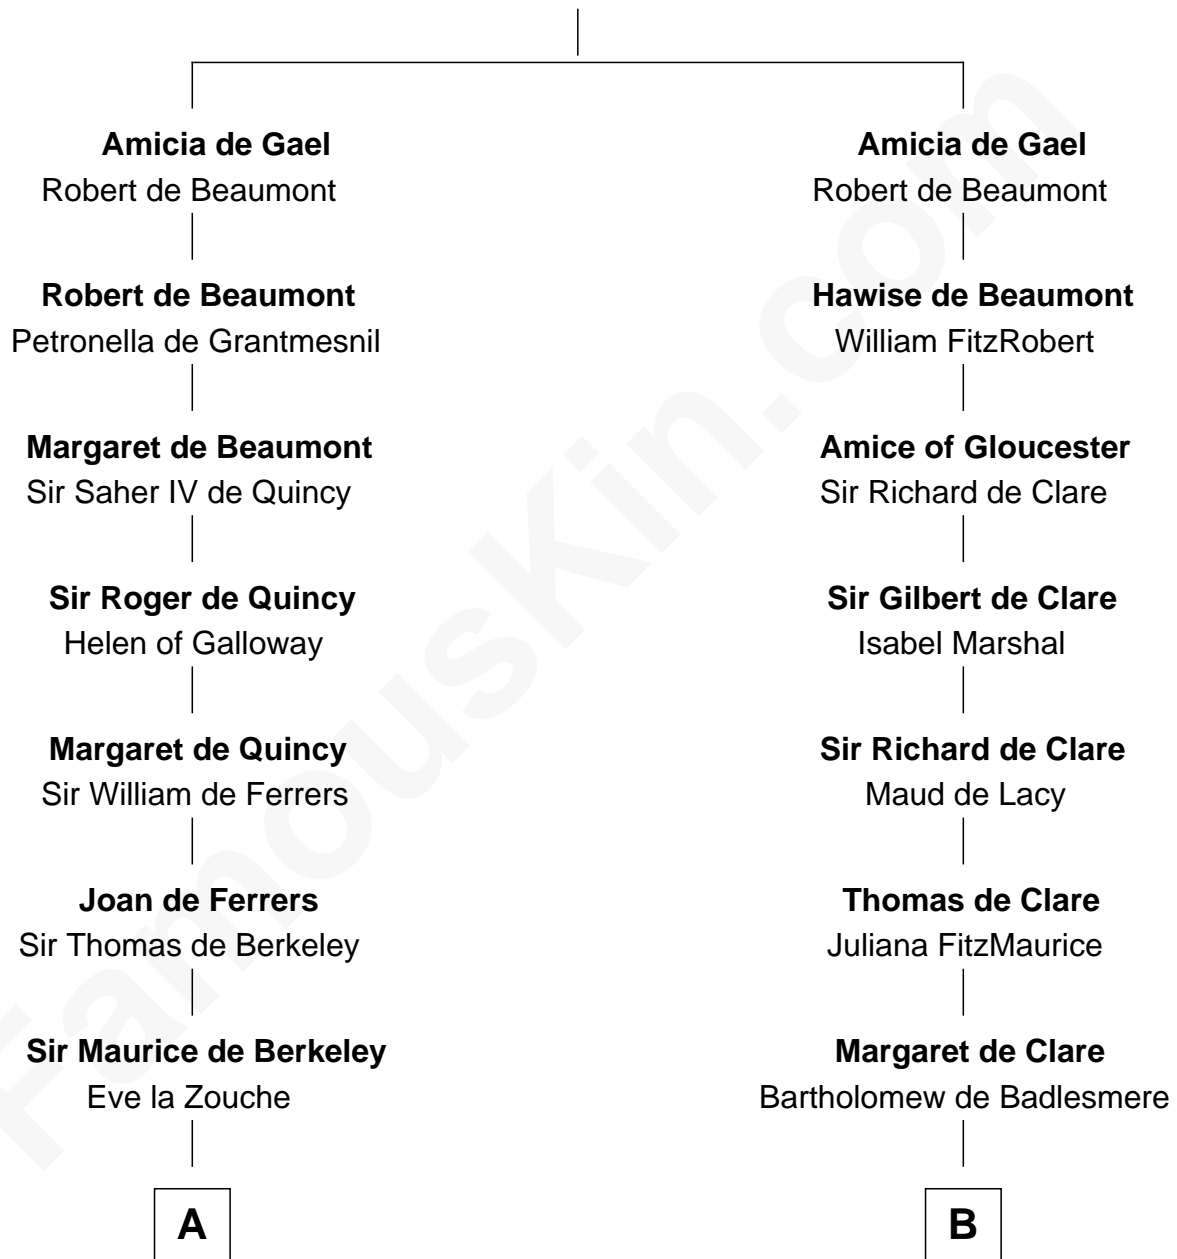

FamousKin.com Relationship Chart of

Meriwether Lewis

Lewis and Clark Expedition

21st cousin of

Thomas Sim Lee

2nd and 7th Governor of Maryland

Ralph de Gael

C

Mildred Reade
Col. Augustine Warner

Elizabeth Warner
Col. John Lewis

Col. Robert Lewis
Jane Meriwether

William Lewis
Lucy Meriwether

Meriwether Lewis
Lewis and Clark Expedition

D

Alice Eltonhead
Henry Corbin