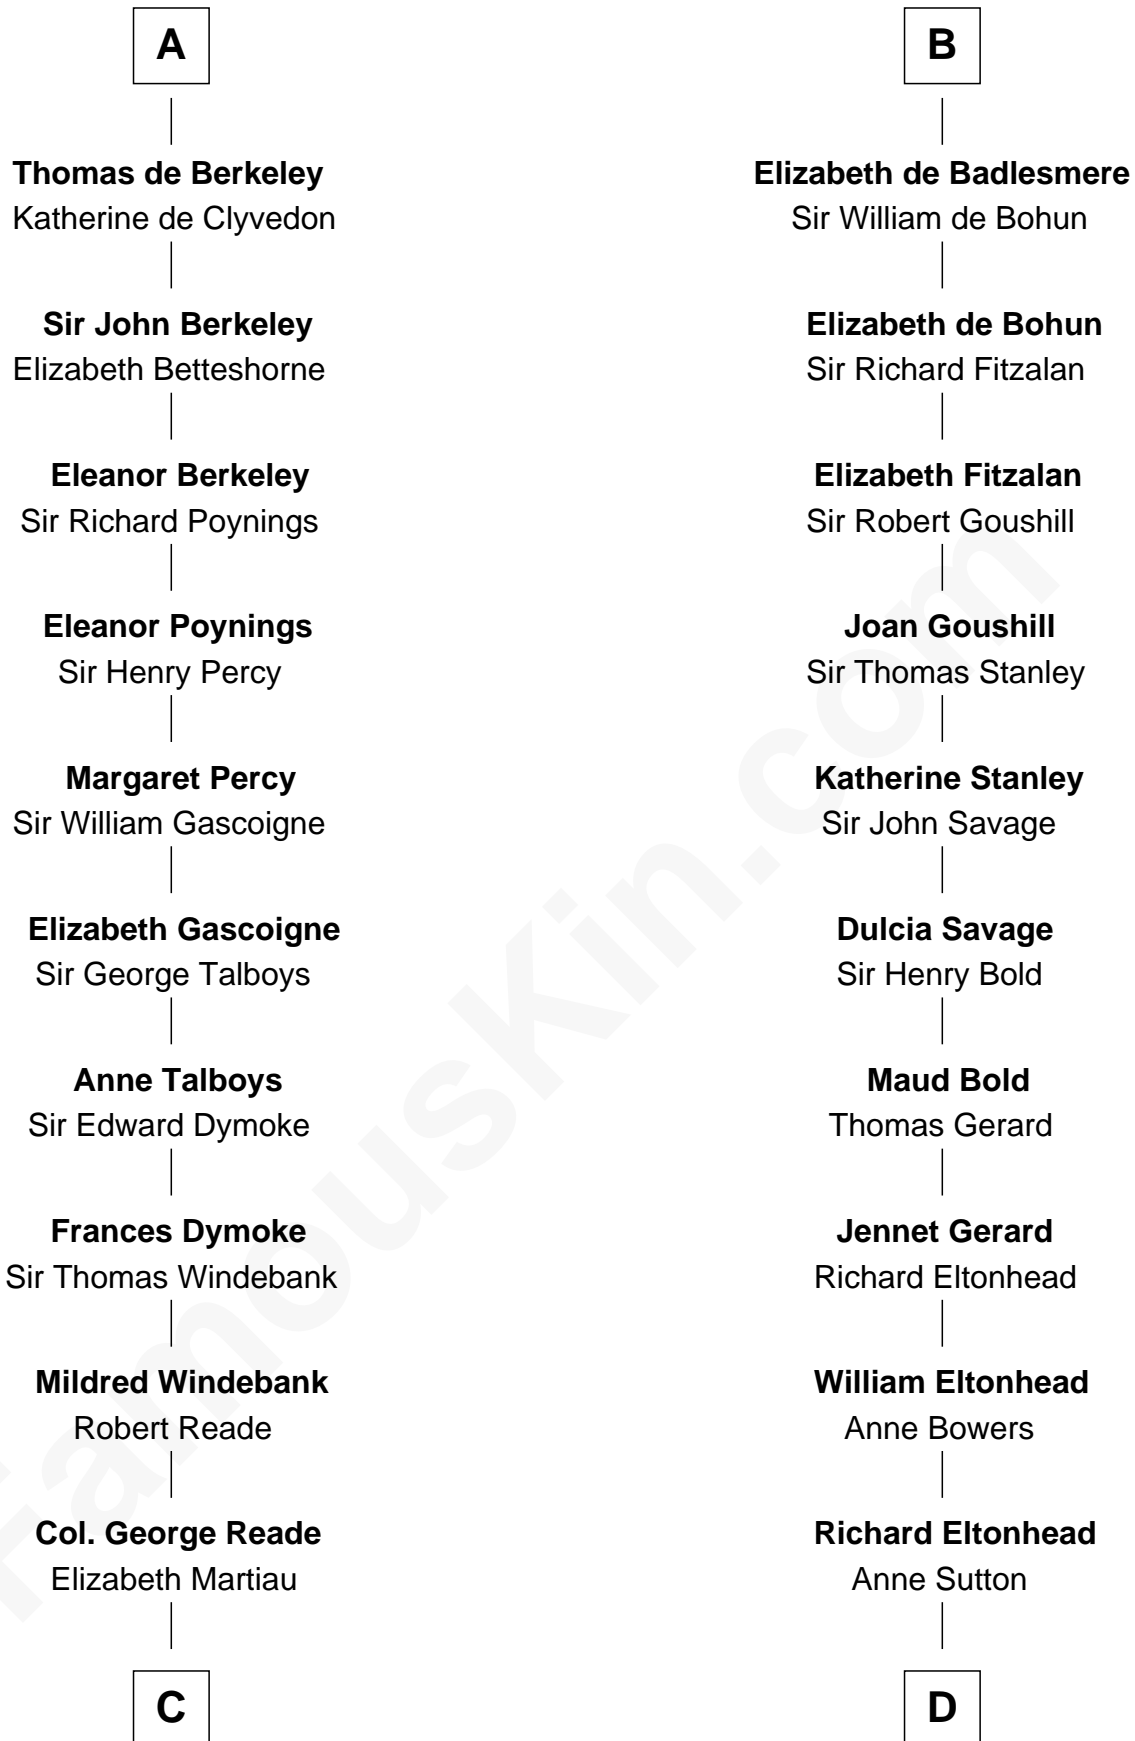

FamousKin.com Relationship Chart of

Meriwether Lewis

Lewis and Clark Expedition

21st cousin of

Thomas Sim Lee

2nd and 7th Governor of Maryland

Ralph de Gael

C

Mildred Reade
Col. Augustine Warner

Elizabeth Warner
Col. John Lewis

Col. Robert Lewis
Jane Meriwether

William Lewis
Lucy Meriwether

Meriwether Lewis
Lewis and Clark Expedition

D

Alice Eltonhead
Henry Corbin