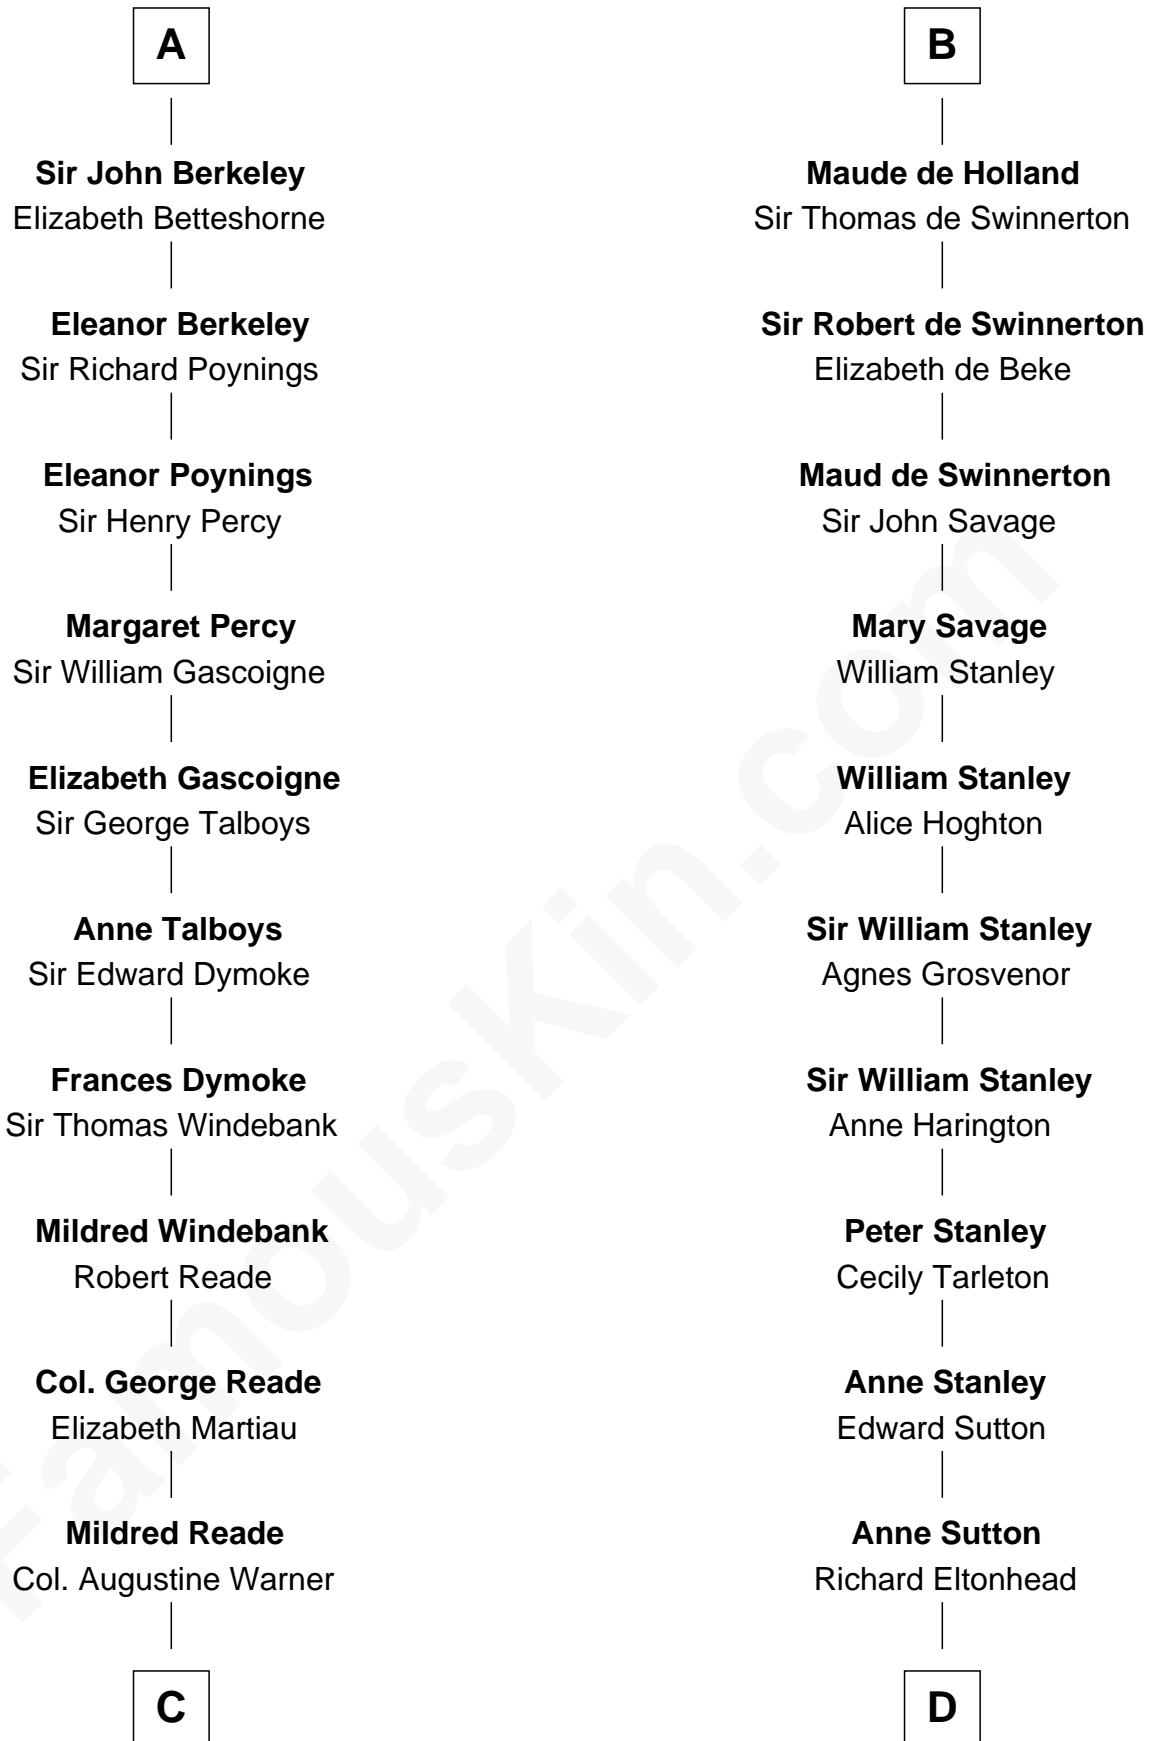

# FamousKin.com Relationship Chart of

**Meriwether Lewis**

*Lewis and Clark Expedition*

20th cousin 1 time removed of

**Thomas Sim Lee**

*2nd and 7th Governor of Maryland*

**Richard de Morville**

*Avice of Lancaster*

**C**

**Elizabeth Warner**

Col. John Lewis

**Col. Robert Lewis**

Jane Meriwether

**William Lewis**

Lucy Meriwether

**Meriwether Lewis**

*Lewis and Clark Expedition*

**D**

**Alice Eltonhead**

Henry Corbin

**Laetitia Corbin**

Richard Lee

**Philip Lee**

Sarah Brooke