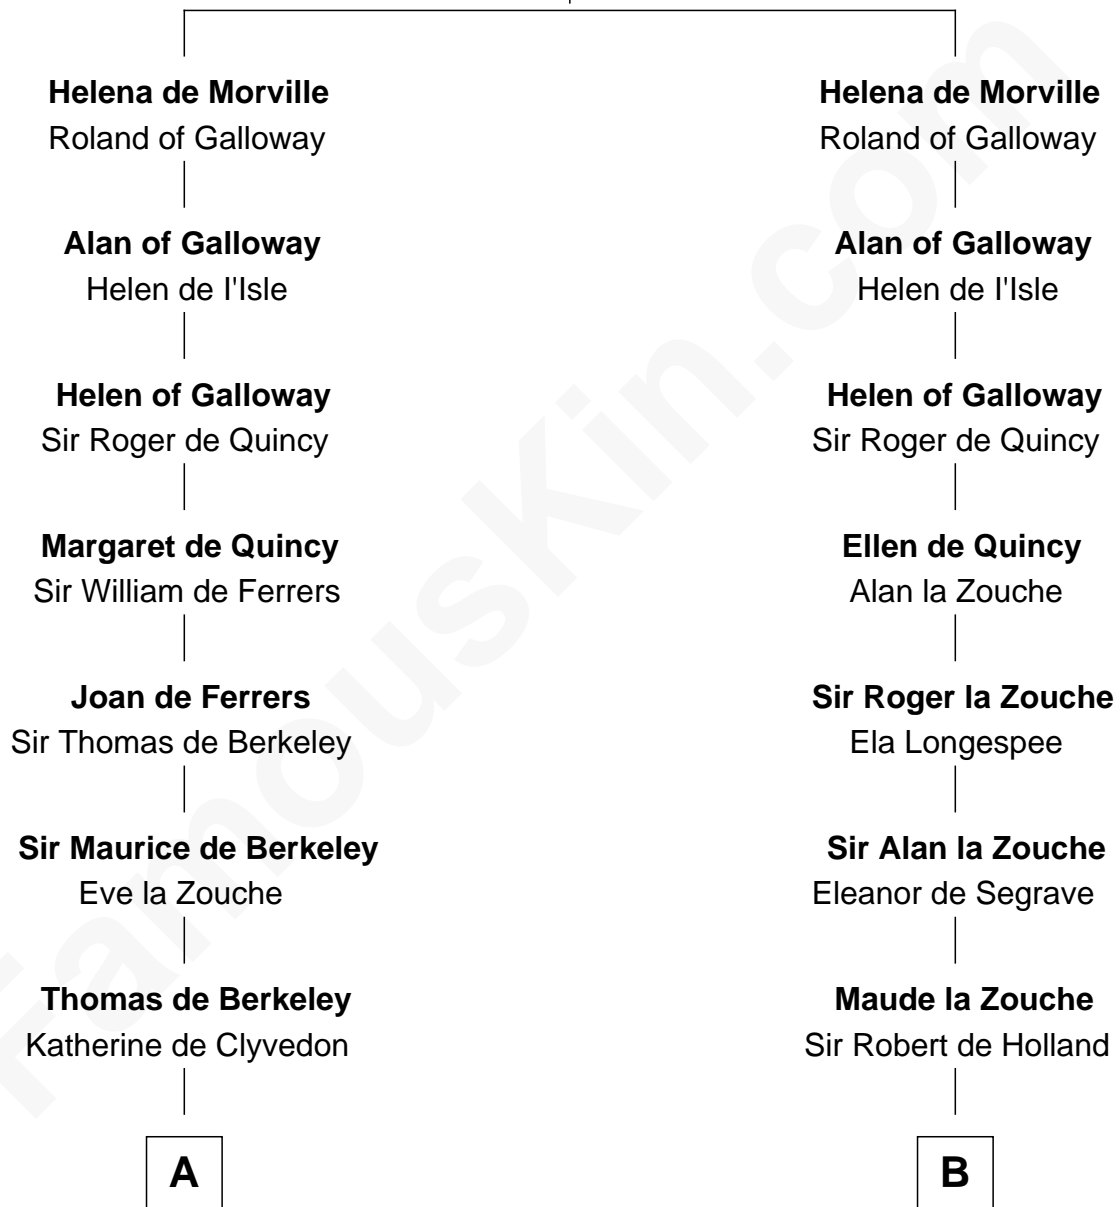

# FamousKin.com Relationship Chart of

**Meriwether Lewis**

*Lewis and Clark Expedition*

20th cousin 1 time removed of

**Thomas Sim Lee**

*2nd and 7th Governor of Maryland*

**Richard de Morville**

*Avice of Lancaster*

**C**

**Elizabeth Warner**

Col. John Lewis

**Col. Robert Lewis**

Jane Meriwether

**William Lewis**

Lucy Meriwether

**Meriwether Lewis**

*Lewis and Clark Expedition*

**D**

**Alice Eltonhead**

Henry Corbin

**Laetitia Corbin**

Richard Lee

**Philip Lee**

Sarah Brooke