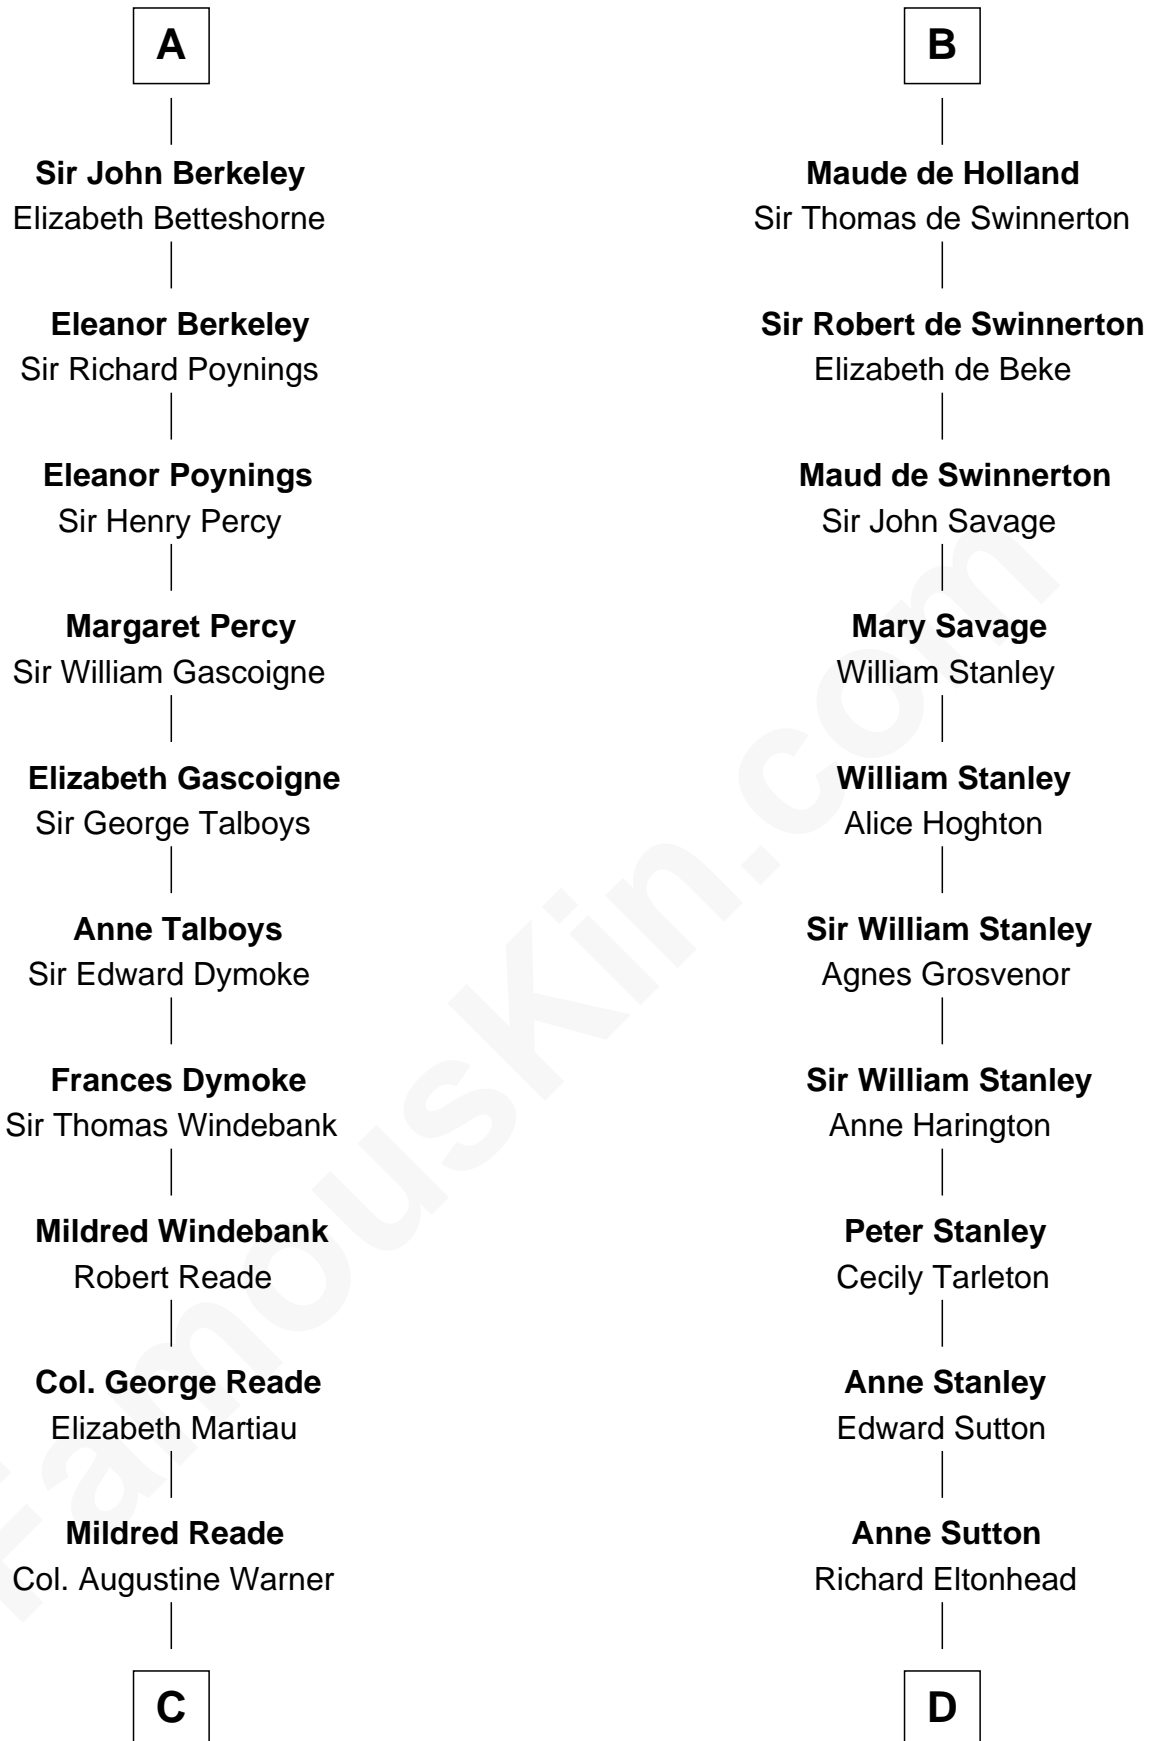

FamousKin.com Relationship Chart of

Meriwether Lewis

Lewis and Clark Expedition

20th cousin 1 time removed of

Thomas Sim Lee

2nd and 7th Governor of Maryland

Uhtred of Galloway

Gunnild of Dunbar

Helena de Morville

Alan of Galloway

Helen de l'Isle

Helen of Galloway

Sir Roger de Quincy

Ellen de Quincy

Alan la Zouche

Sir Roger la Zouche

Ela Longespee

Sir Alan la Zouche

Eleanor de Segrave

Maude la Zouche

Sir Robert de Holland

B

C

Elizabeth Warner

Col. John Lewis

Col. Robert Lewis

Jane Meriwether

William Lewis

Lucy Meriwether

Meriwether Lewis

Lewis and Clark Expedition

D