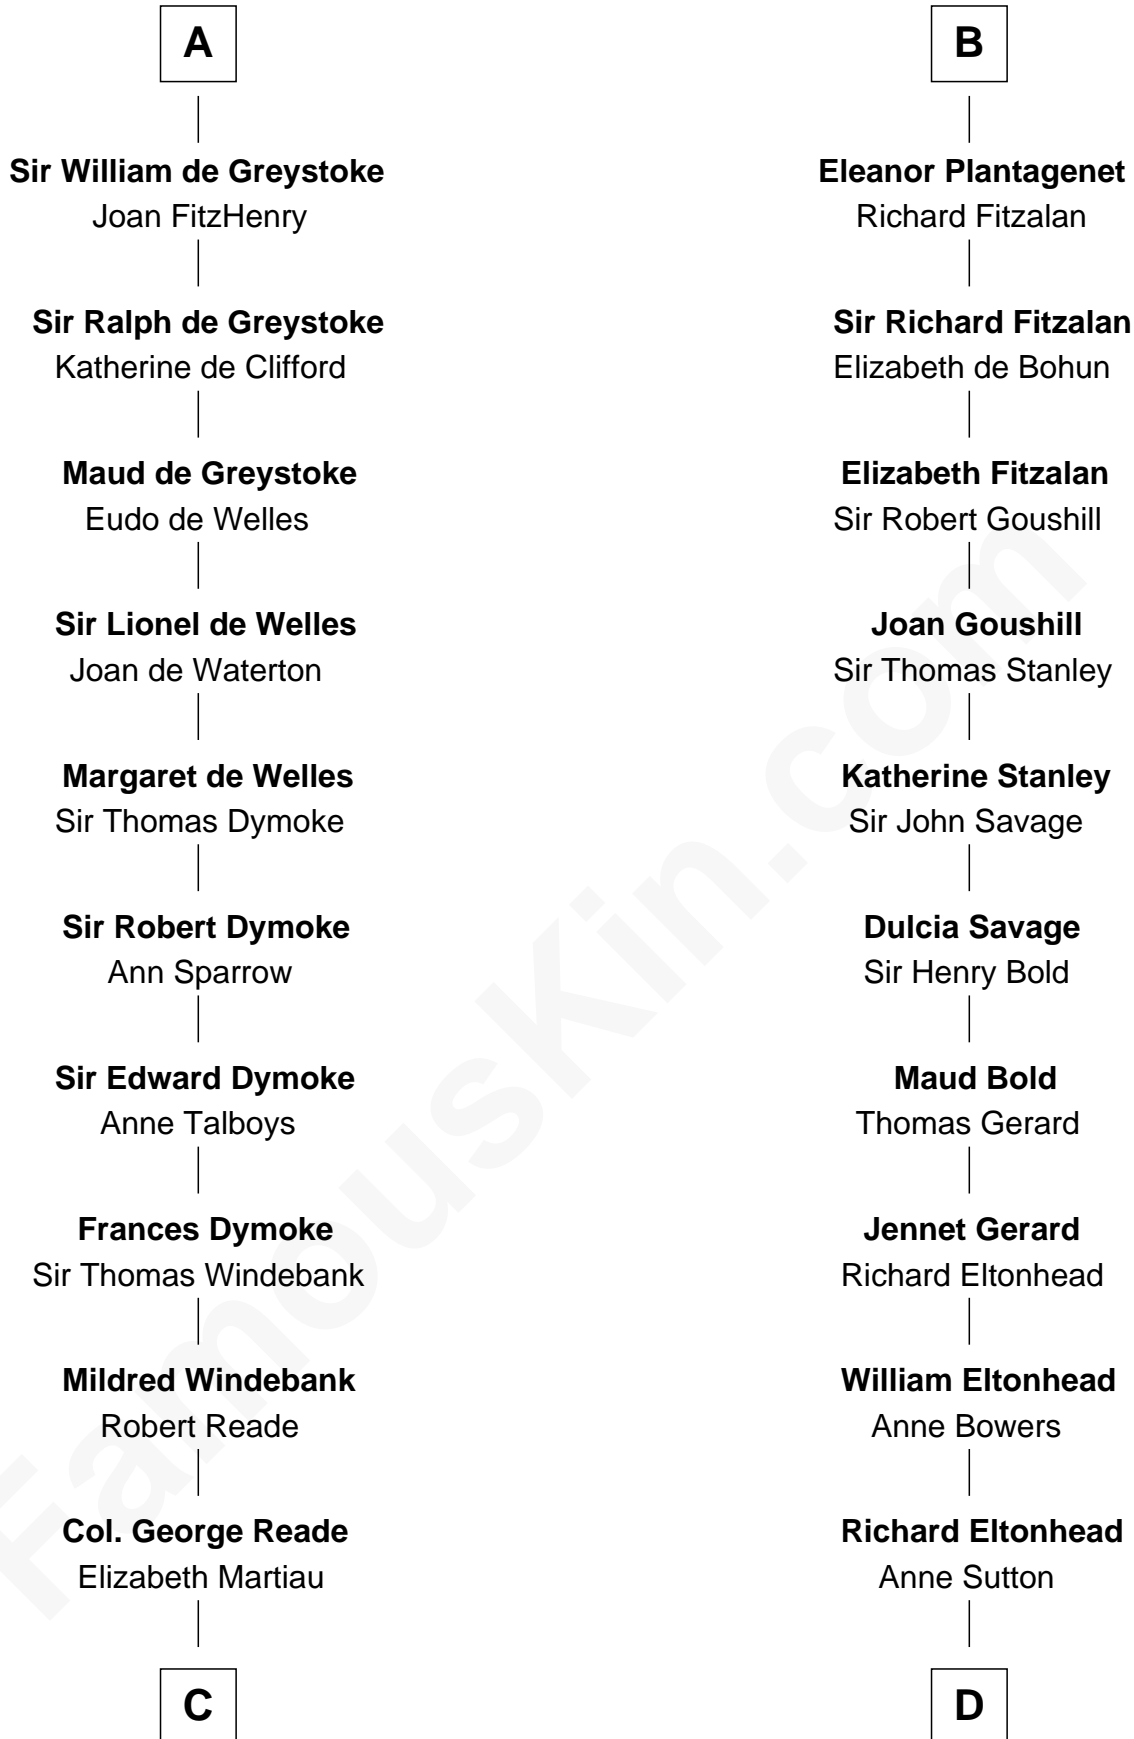

FamousKin.com Relationship Chart of

Meriwether Lewis

Lewis and Clark Expedition

21st cousin of

Thomas Sim Lee

2nd and 7th Governor of Maryland

Roger de Tony

Ida of Hainault

C

Mildred Reade
Col. Augustine Warner

Elizabeth Warner
Col. John Lewis

Col. Robert Lewis
Jane Meriwether

William Lewis
Lucy Meriwether

Meriwether Lewis
Lewis and Clark Expedition

D

Alice Eltonhead
Henry Corbin