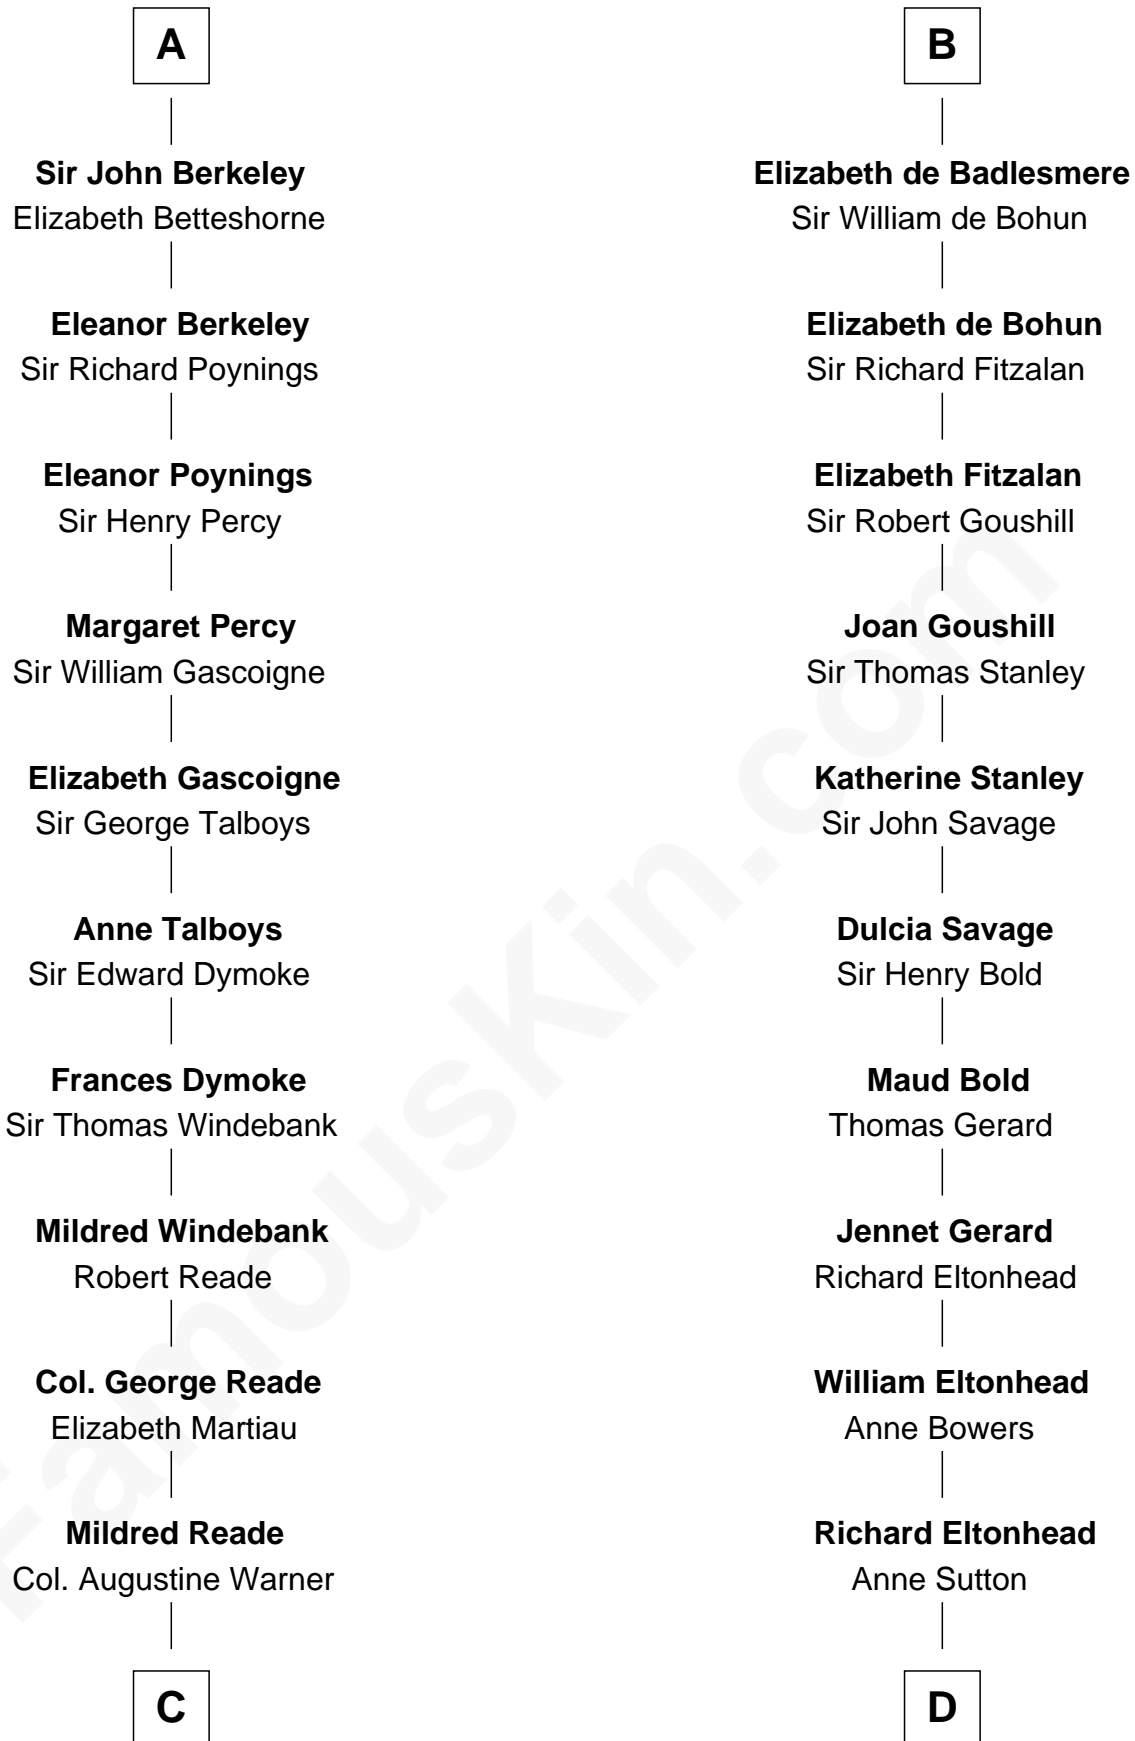

FamousKin.com Relationship Chart of

Meriwether Lewis

Lewis and Clark Expedition

20th cousin 1 time removed of

Thomas Sim Lee

2nd and 7th Governor of Maryland

Hugh de Grantmesnil

C

Elizabeth Warner

Col. John Lewis

Col. Robert Lewis

Jane Meriwether

William Lewis

Lucy Meriwether

Meriwether Lewis

Lewis and Clark Expedition