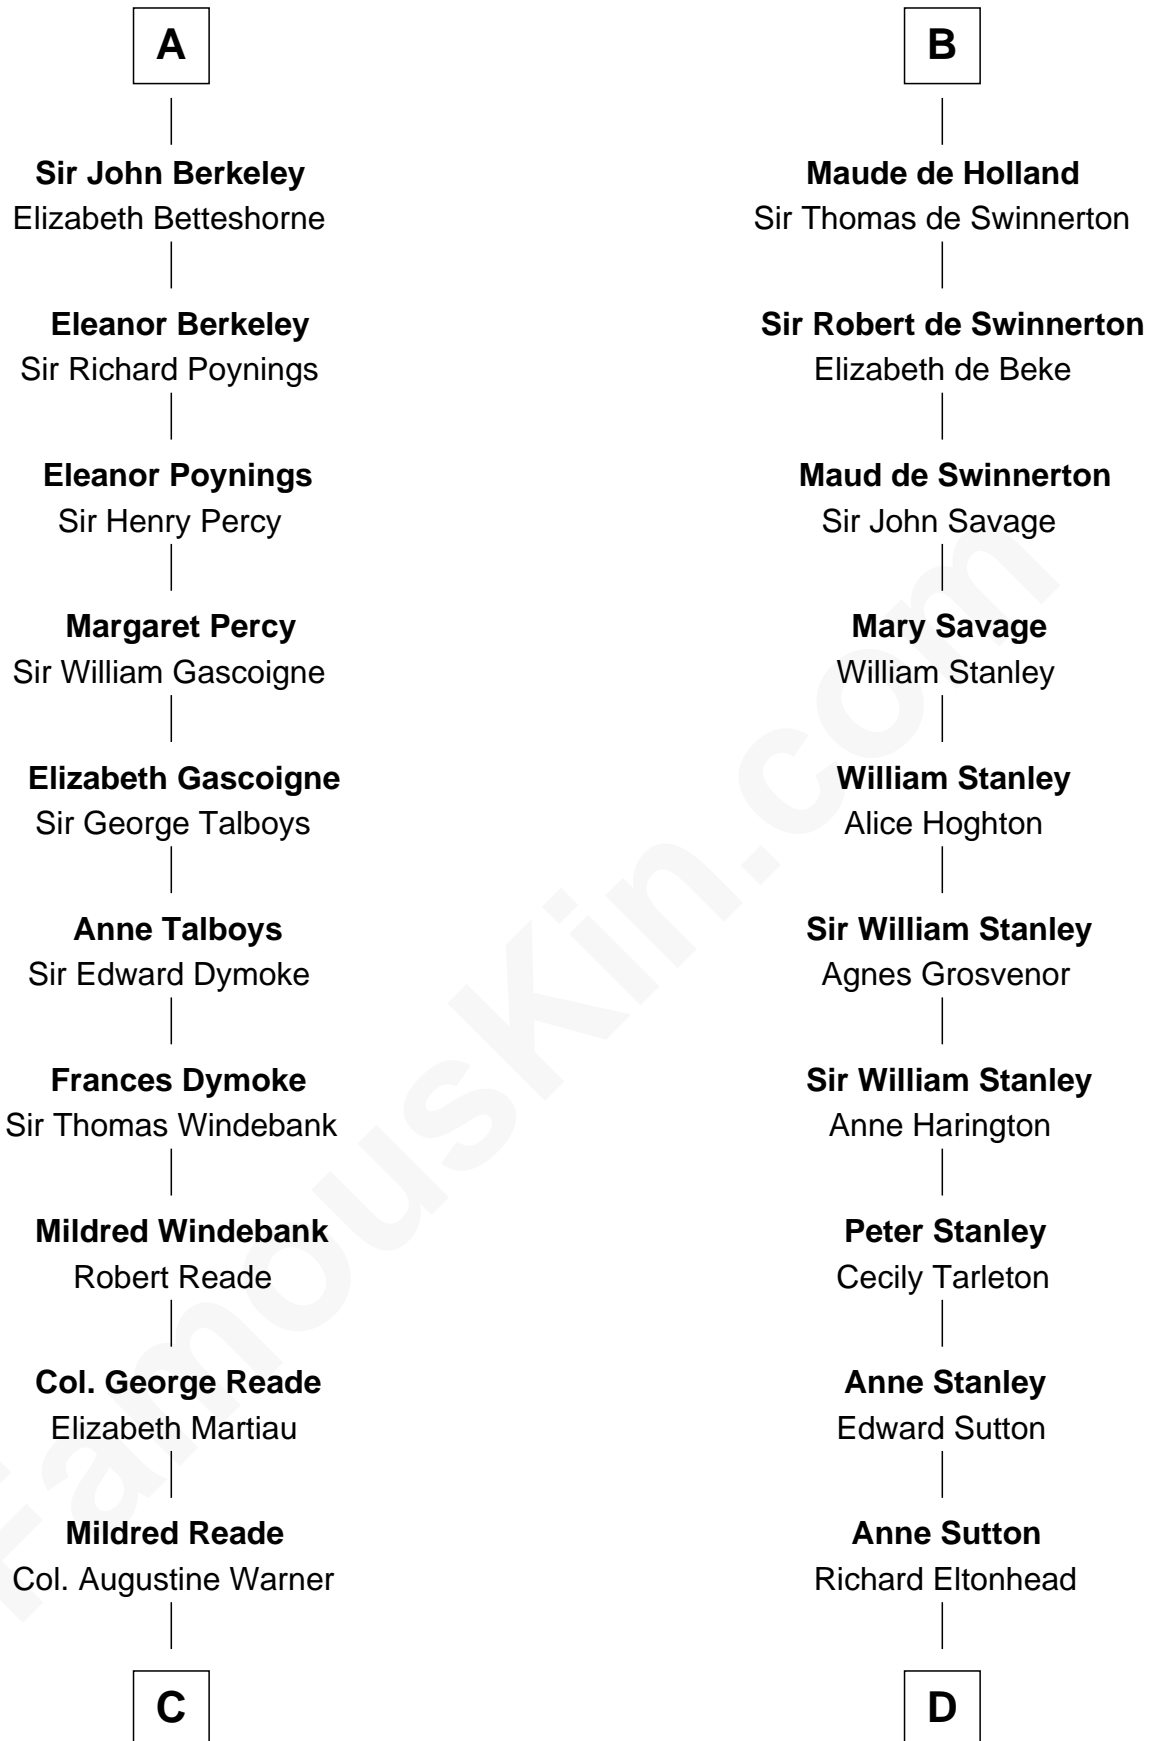

# FamousKin.com Relationship Chart of

**Meriwether Lewis**

*Lewis and Clark Expedition*

20th cousin 1 time removed of

**Thomas Sim Lee**

*2nd and 7th Governor of Maryland*

## Somerled l'Isle

Ragnhildis of Man and the Isles

**C**

**Elizabeth Warner**

Col. John Lewis

**Col. Robert Lewis**

Jane Meriwether

**William Lewis**

Lucy Meriwether

**Meriwether Lewis**

*Lewis and Clark Expedition*

**D**

**Alice Eltonhead**

Henry Corbin

**Laetitia Corbin**

Richard Lee