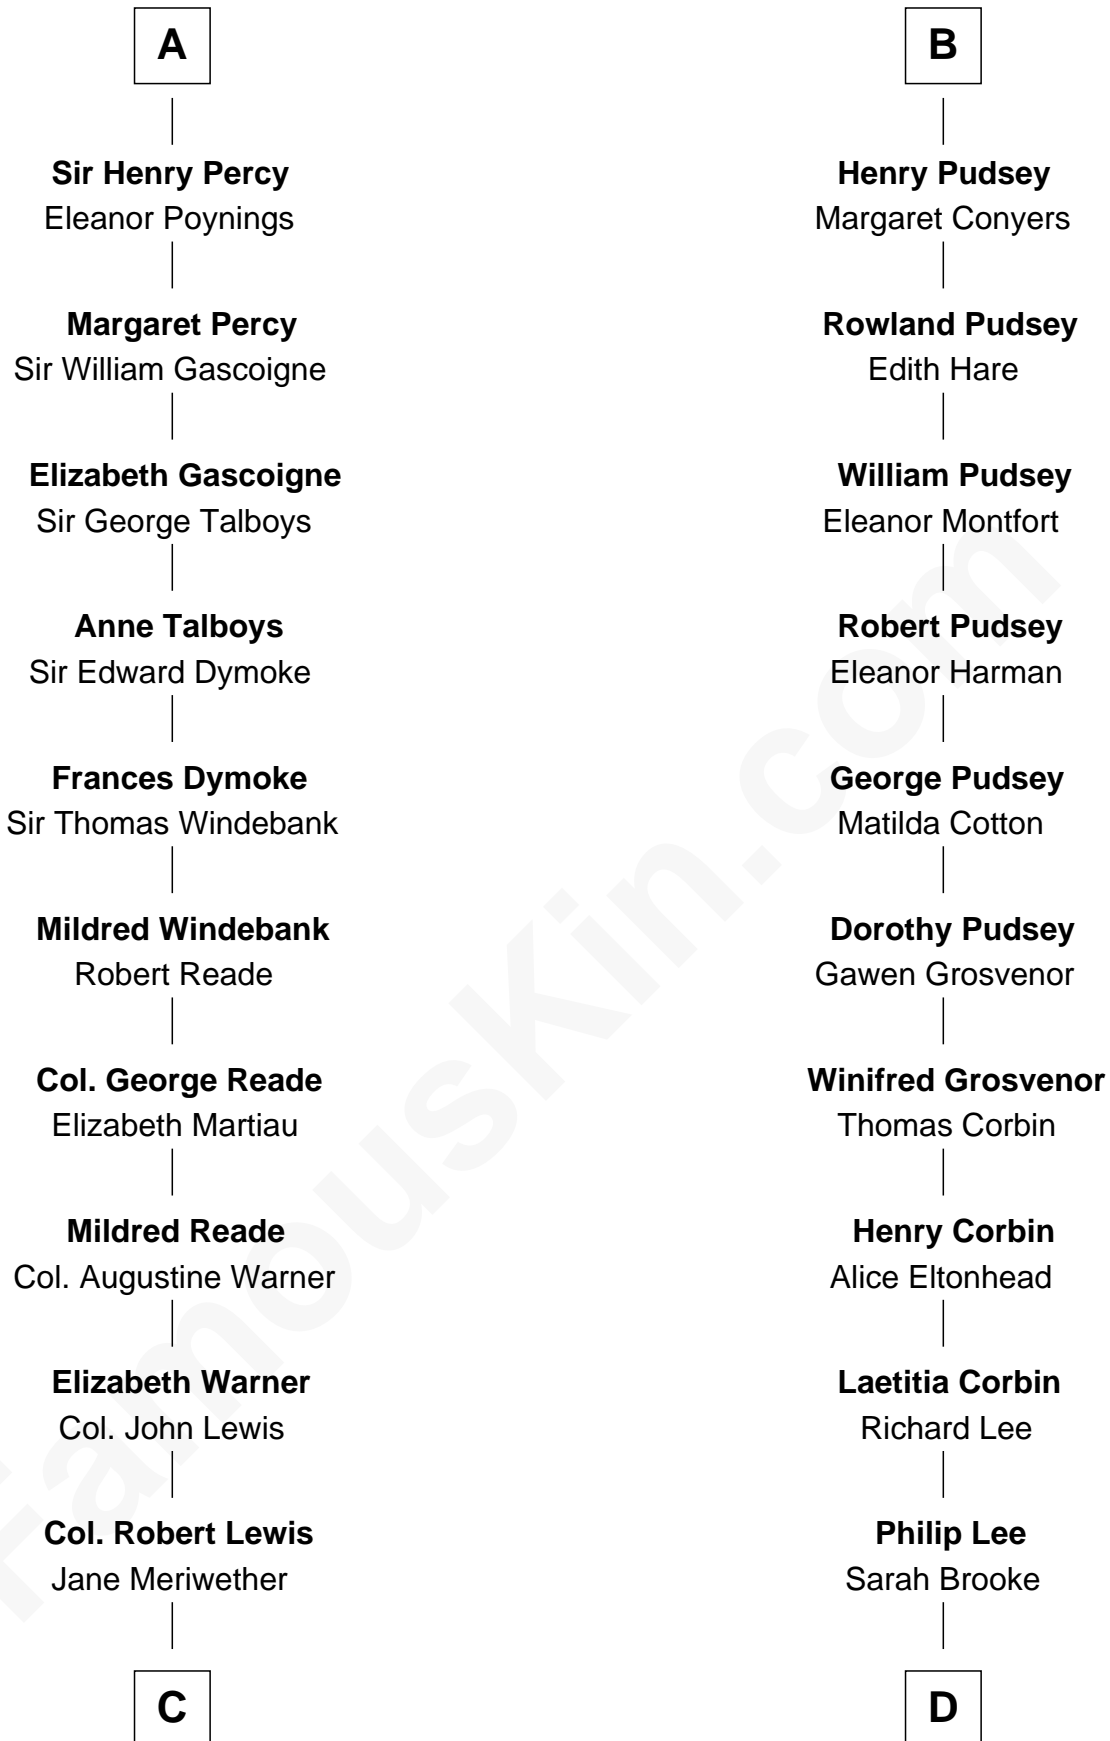

FamousKin.com Relationship Chart of

Meriwether Lewis

Lewis and Clark Expedition

18th cousin of

Thomas Sim Lee

2nd and 7th Governor of Maryland

John Fitz Robert

Ada de Baliol

C

William Lewis
Lucy Meriwether

Meriwether Lewis
Lewis and Clark Expedition

D

Thomas Lee
Christiana Sim

Thomas Sim Lee
2nd and 7th Governor of Maryland

FamousKin.com