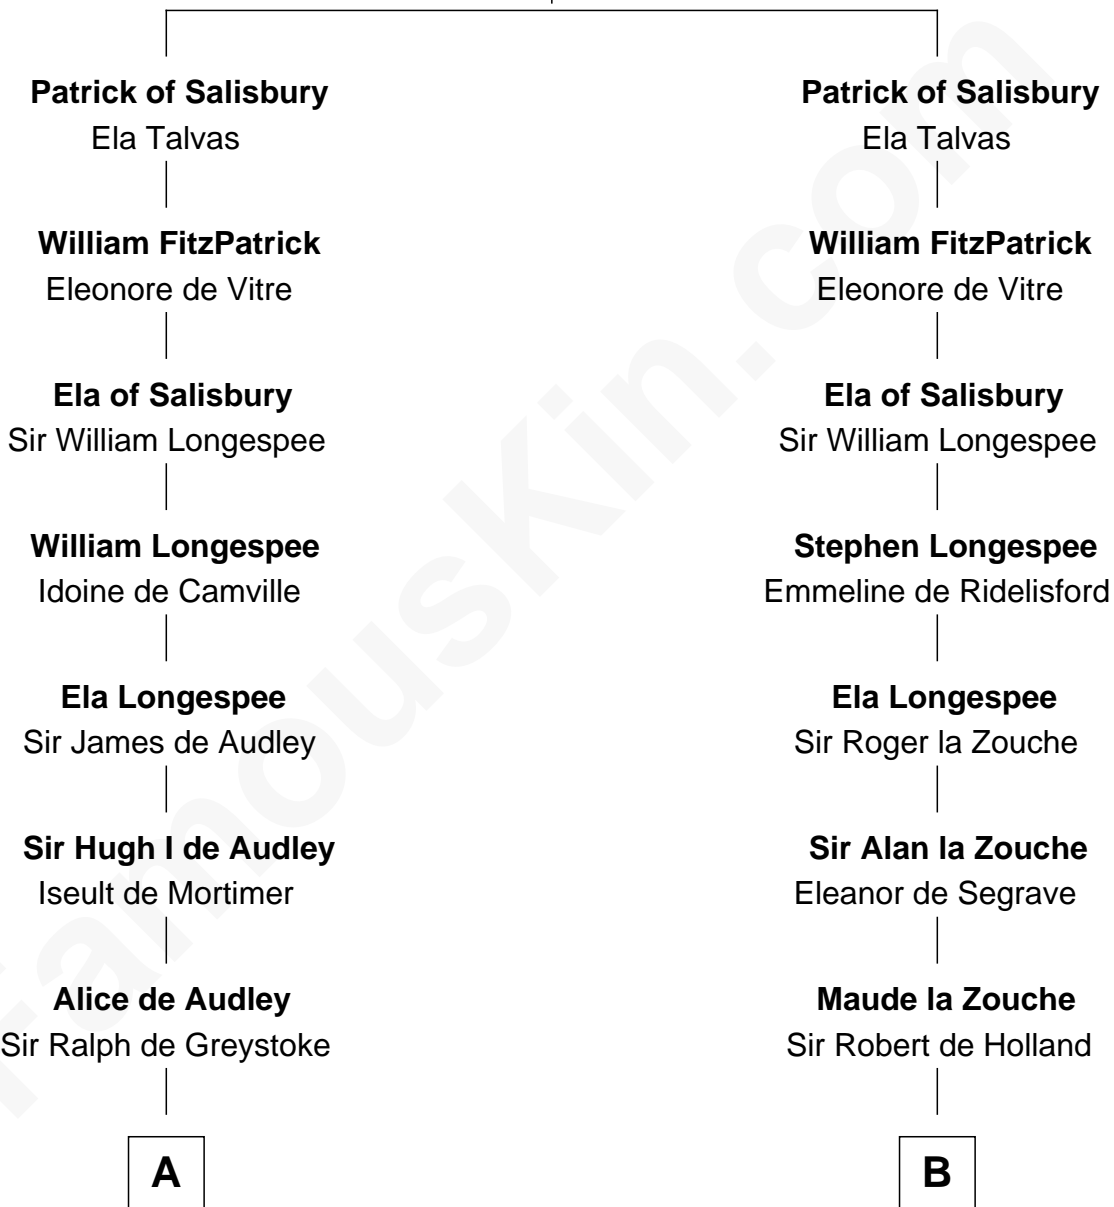

FamousKin.com Relationship Chart of

Meriwether Lewis

Lewis and Clark Expedition

21st cousin of

Thomas Sim Lee

2nd and 7th Governor of Maryland

Walter of Salisbury
Sibilla de Chaworth

C

Mildred Reade
Col. Augustine Warner

Elizabeth Warner
Col. John Lewis

Col. Robert Lewis
Jane Meriwether

William Lewis
Lucy Meriwether

Meriwether Lewis
Lewis and Clark Expedition

D

Alice Eltonhead
Henry Corbin