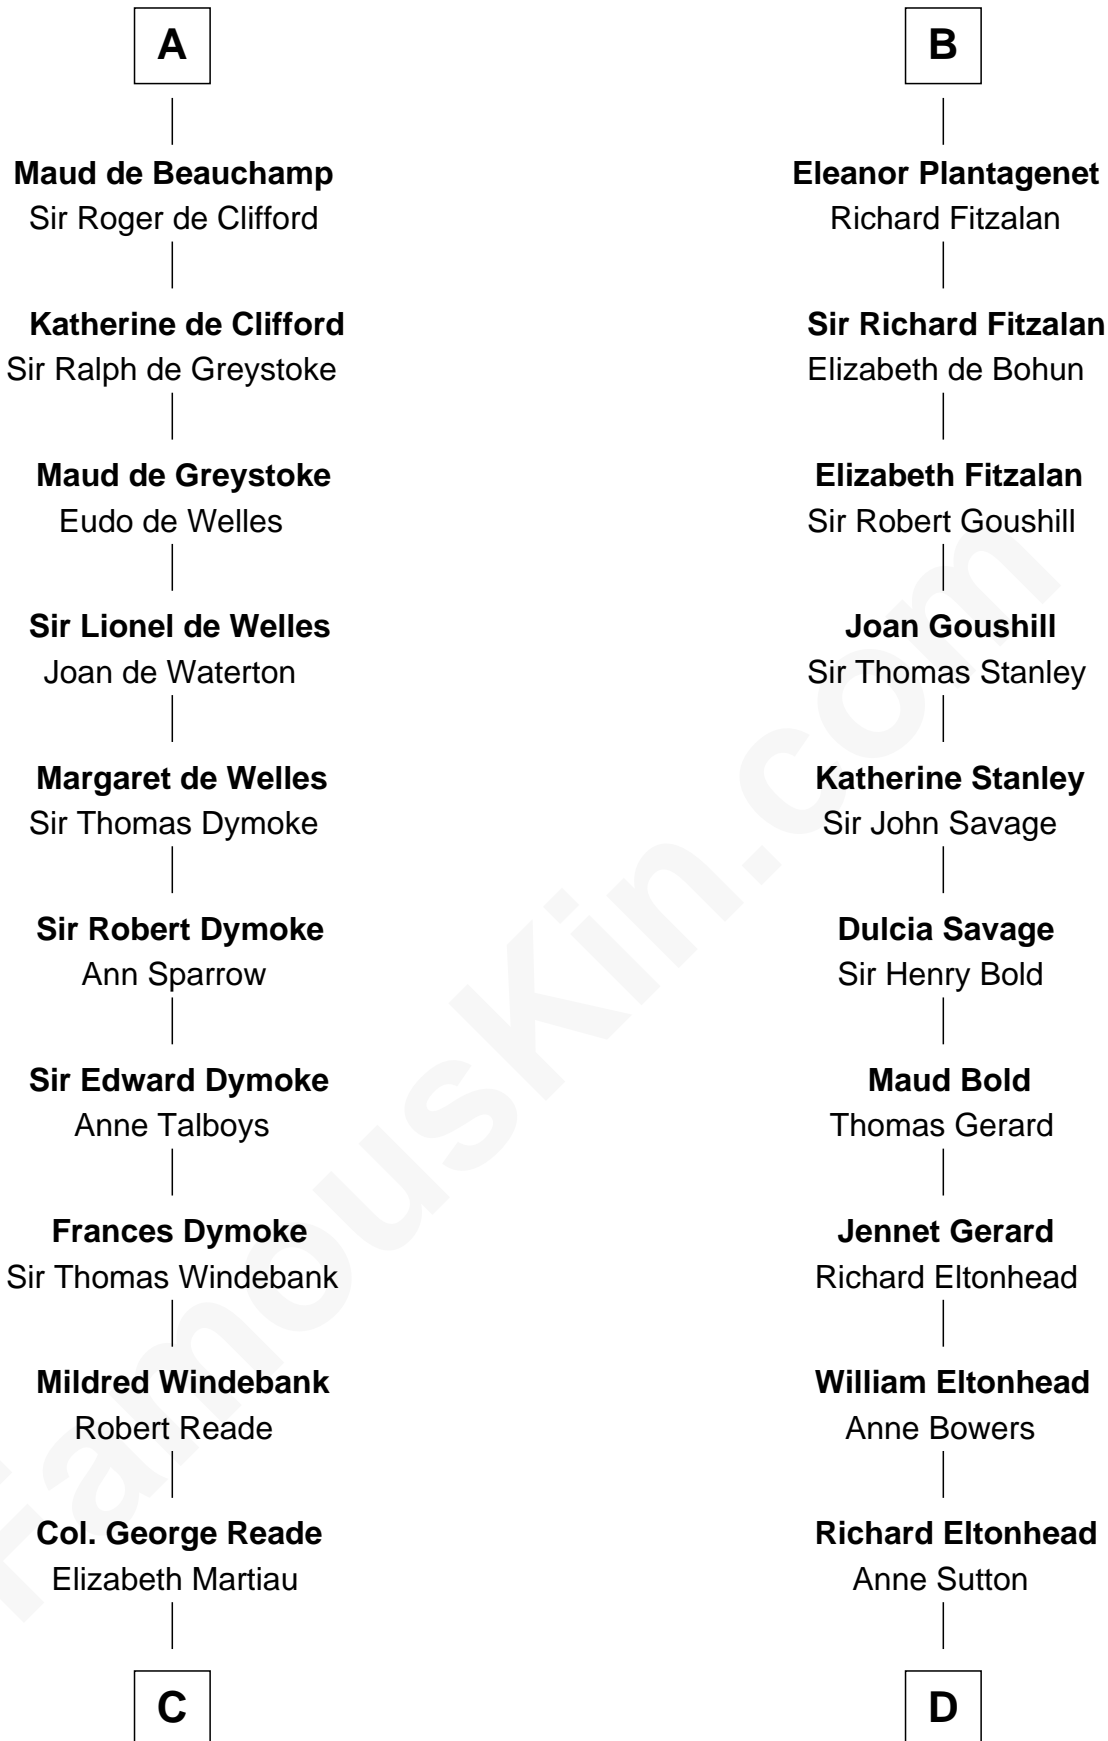

FamousKin.com Relationship Chart of

Meriwether Lewis

Lewis and Clark Expedition

21st cousin of

Thomas Sim Lee

2nd and 7th Governor of Maryland

Gilbert Fitzrichard de Clare
Adeliza de Clermont-en-Beauvaisis

Richard Fitzgilbert de Clare
Adeliza de Meschines

A

Richard Fitzgilbert de Clare
Adeliza de Meschines

Roger de Clare
Maud de St. Hilary

Aveline de Clare
Sir Geoffrey FitzPiers

Sir John FitzGeoffrey
Isabel le Bigod

Maud FitzJohn
William de Beauchamp

Isabella de Beauchamp
Sir Patrick de Chaworth

Maud de Chaworth
Henry Plantagenet

B

C

Mildred Reade
Col. Augustine Warner

Elizabeth Warner
Col. John Lewis

Col. Robert Lewis
Jane Meriwether

William Lewis
Lucy Meriwether

Meriwether Lewis
Lewis and Clark Expedition