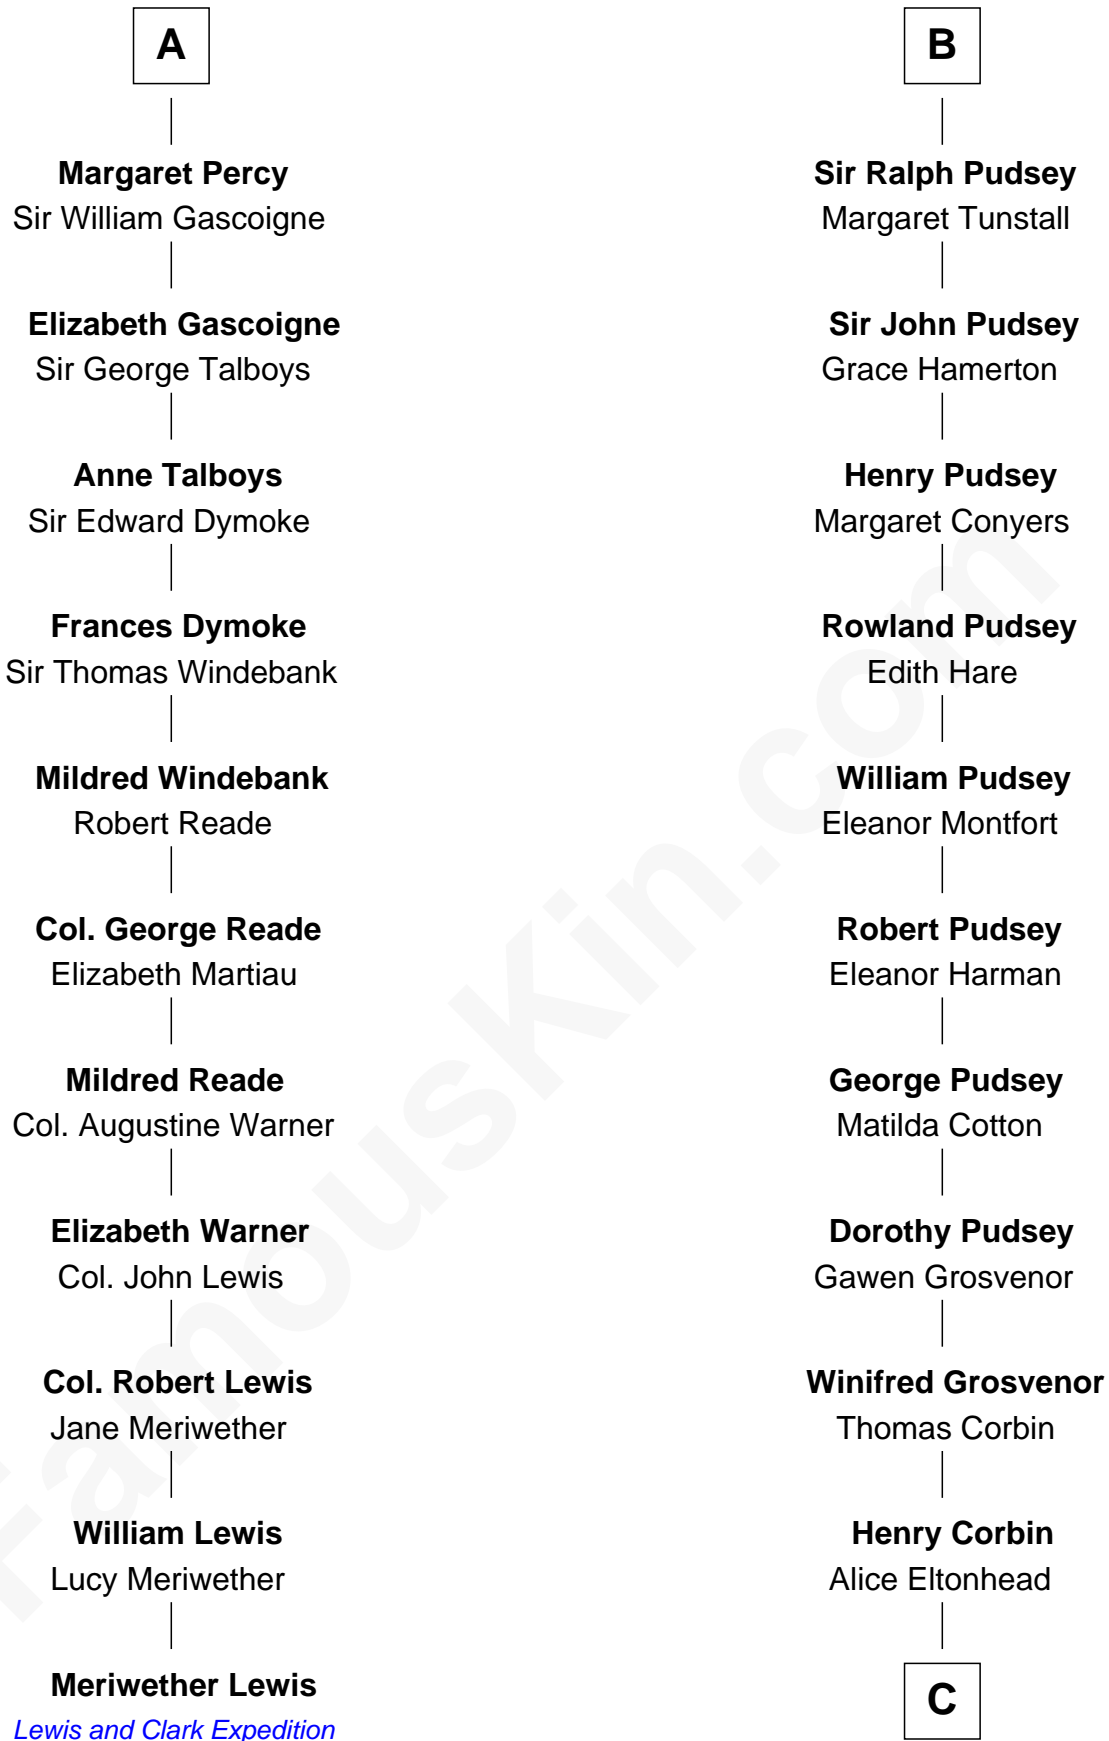

FamousKin.com Relationship Chart of

Meriwether Lewis

Lewis and Clark Expedition

17th cousin 4 times removed of

Edward Lloyd V

13th Governor of Maryland

Sir Richard FitzRoy

Rose de Dover

C

Ann Corbin
Col. William Tayloe

John Tayloe
Elizabeth Gwynn

John Tayloe
Rebecca Plater

Elizabeth Tayloe
Col. Edward Lloyd

Edward Lloyd V
13th Governor of Maryland

FamousKin.com