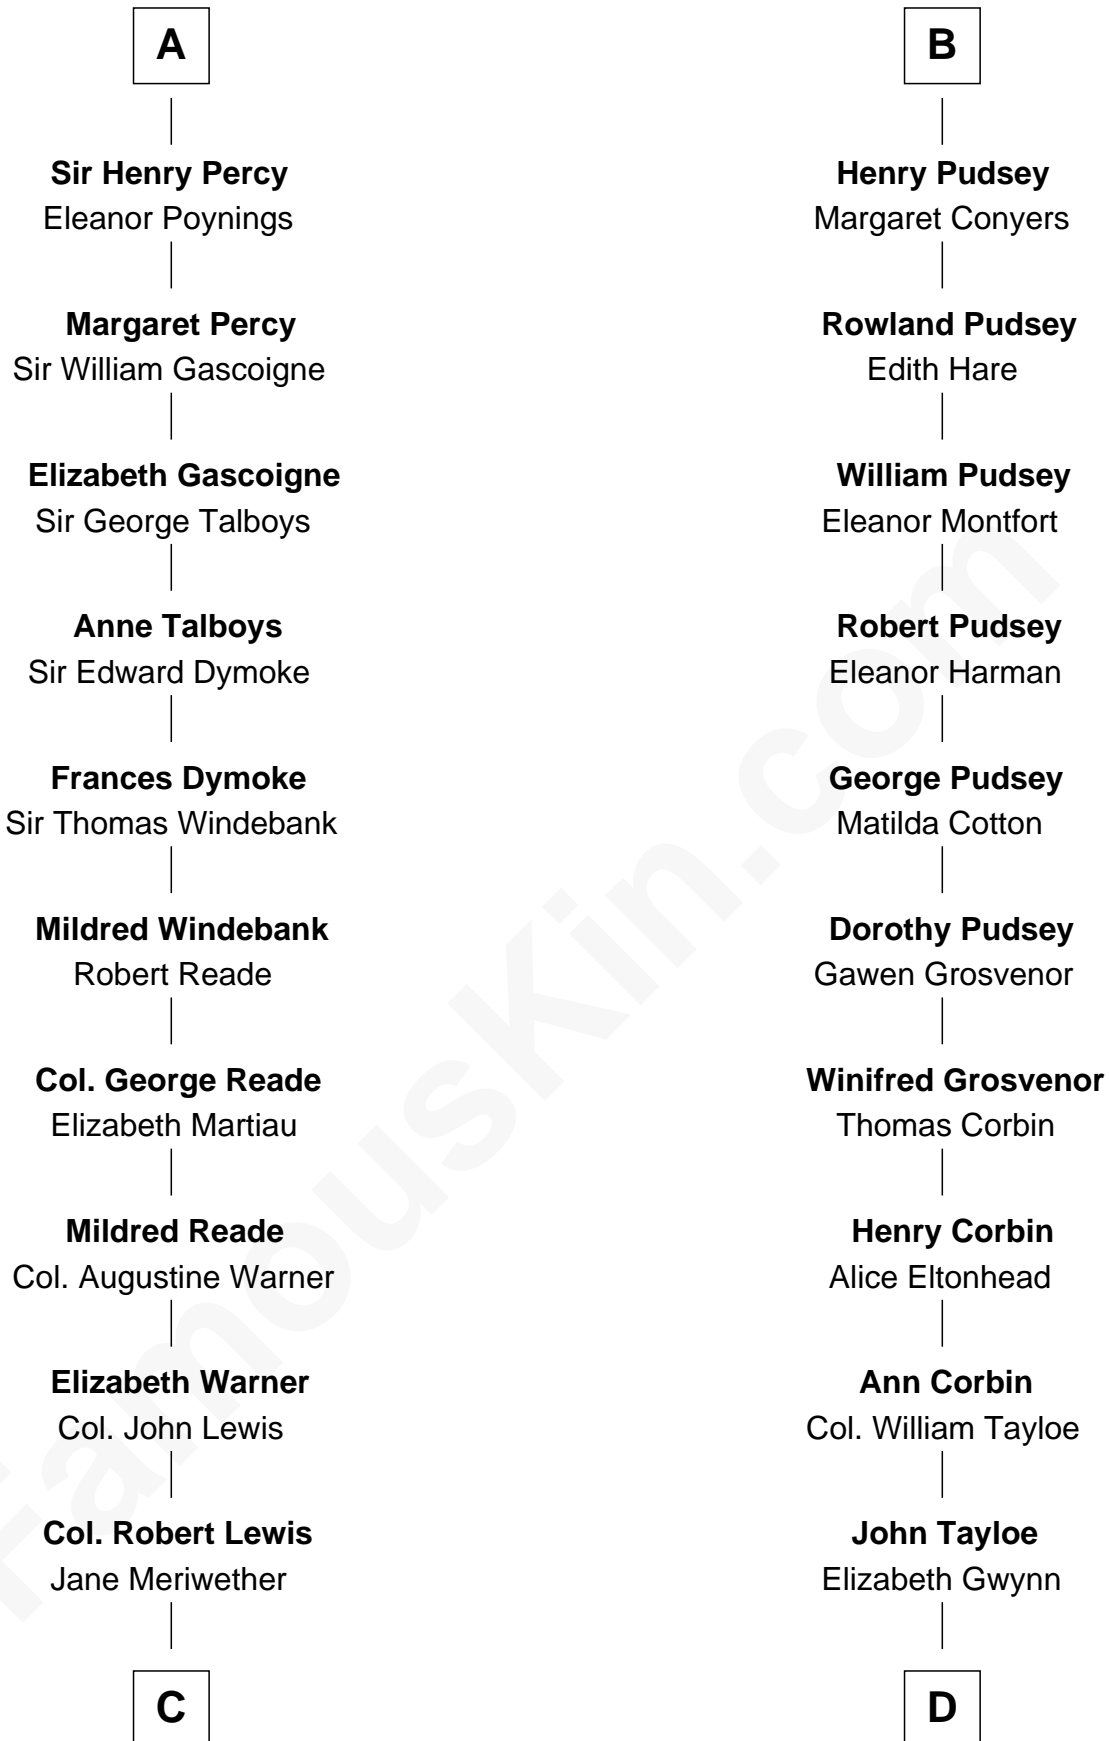

FamousKin.com Relationship Chart of

Meriwether Lewis

Lewis and Clark Expedition

18th cousin 1 time removed of

Edward Lloyd V

13th Governor of Maryland

John Fitz Robert

Ada de Baliol

C

William Lewis
Lucy Meriwether

Meriwether Lewis
Lewis and Clark Expedition

D

John Tayloe
Rebecca Plater

Elizabeth Tayloe
Col. Edward Lloyd

Edward Lloyd V
13th Governor of Maryland

FamousKin.com