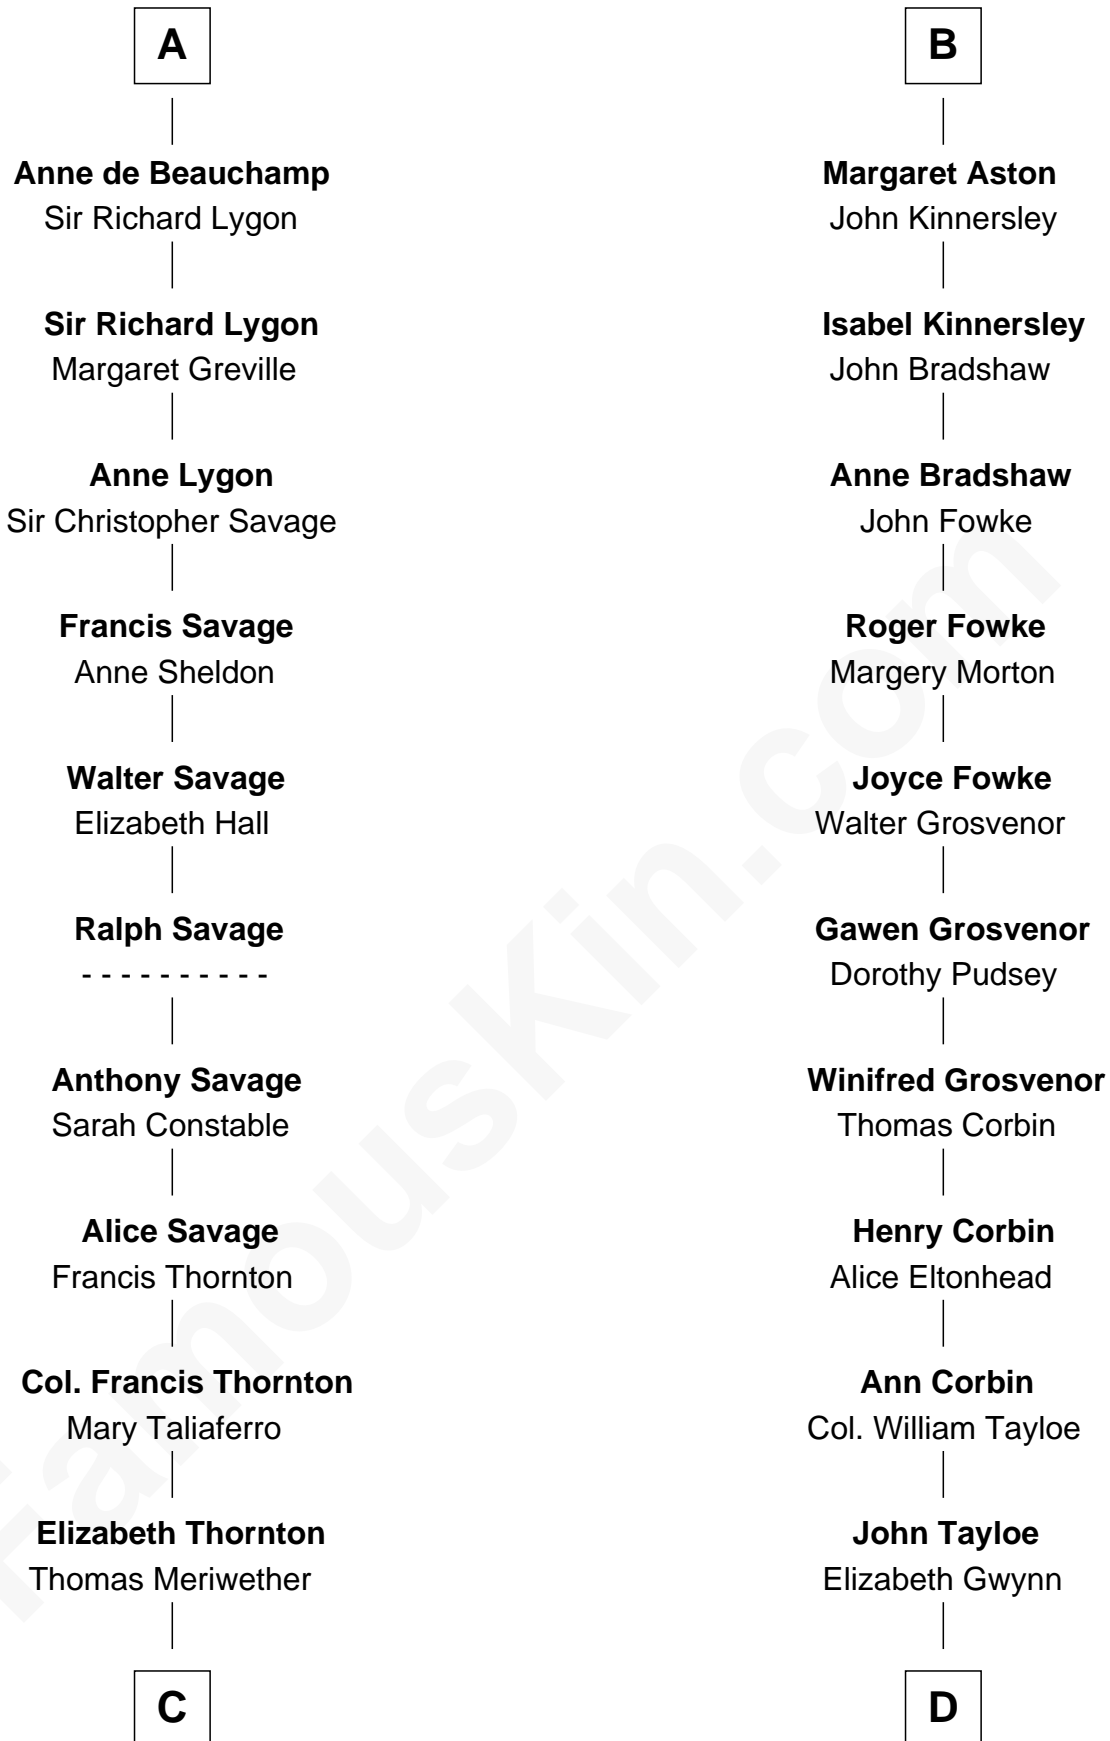

FamousKin.com Relationship Chart of

Meriwether Lewis

Lewis and Clark Expedition

18th cousin 3 times removed of

Henry Lloyd

40th Governor of Maryland

John de Botetourte

Maud FitzThomas

Elizabeth Stafford
Sir Richard de Beauchamp

A

Thomas de Botetourte

Joan de Somery

John de Botetourte
Joyce la Zouche de Mortimer

Joyce de Botetourte
Sir Baldwin Freville

Sir Baldwin Freville
Maude le Scrope

Joyce Freville
Sir Roger Aston

Sir Robert Aston
Isabel Brereton

John Aston
Elizabeth Delves

B

C

Lucy Meriwether

William Lewis

Meriwether Lewis