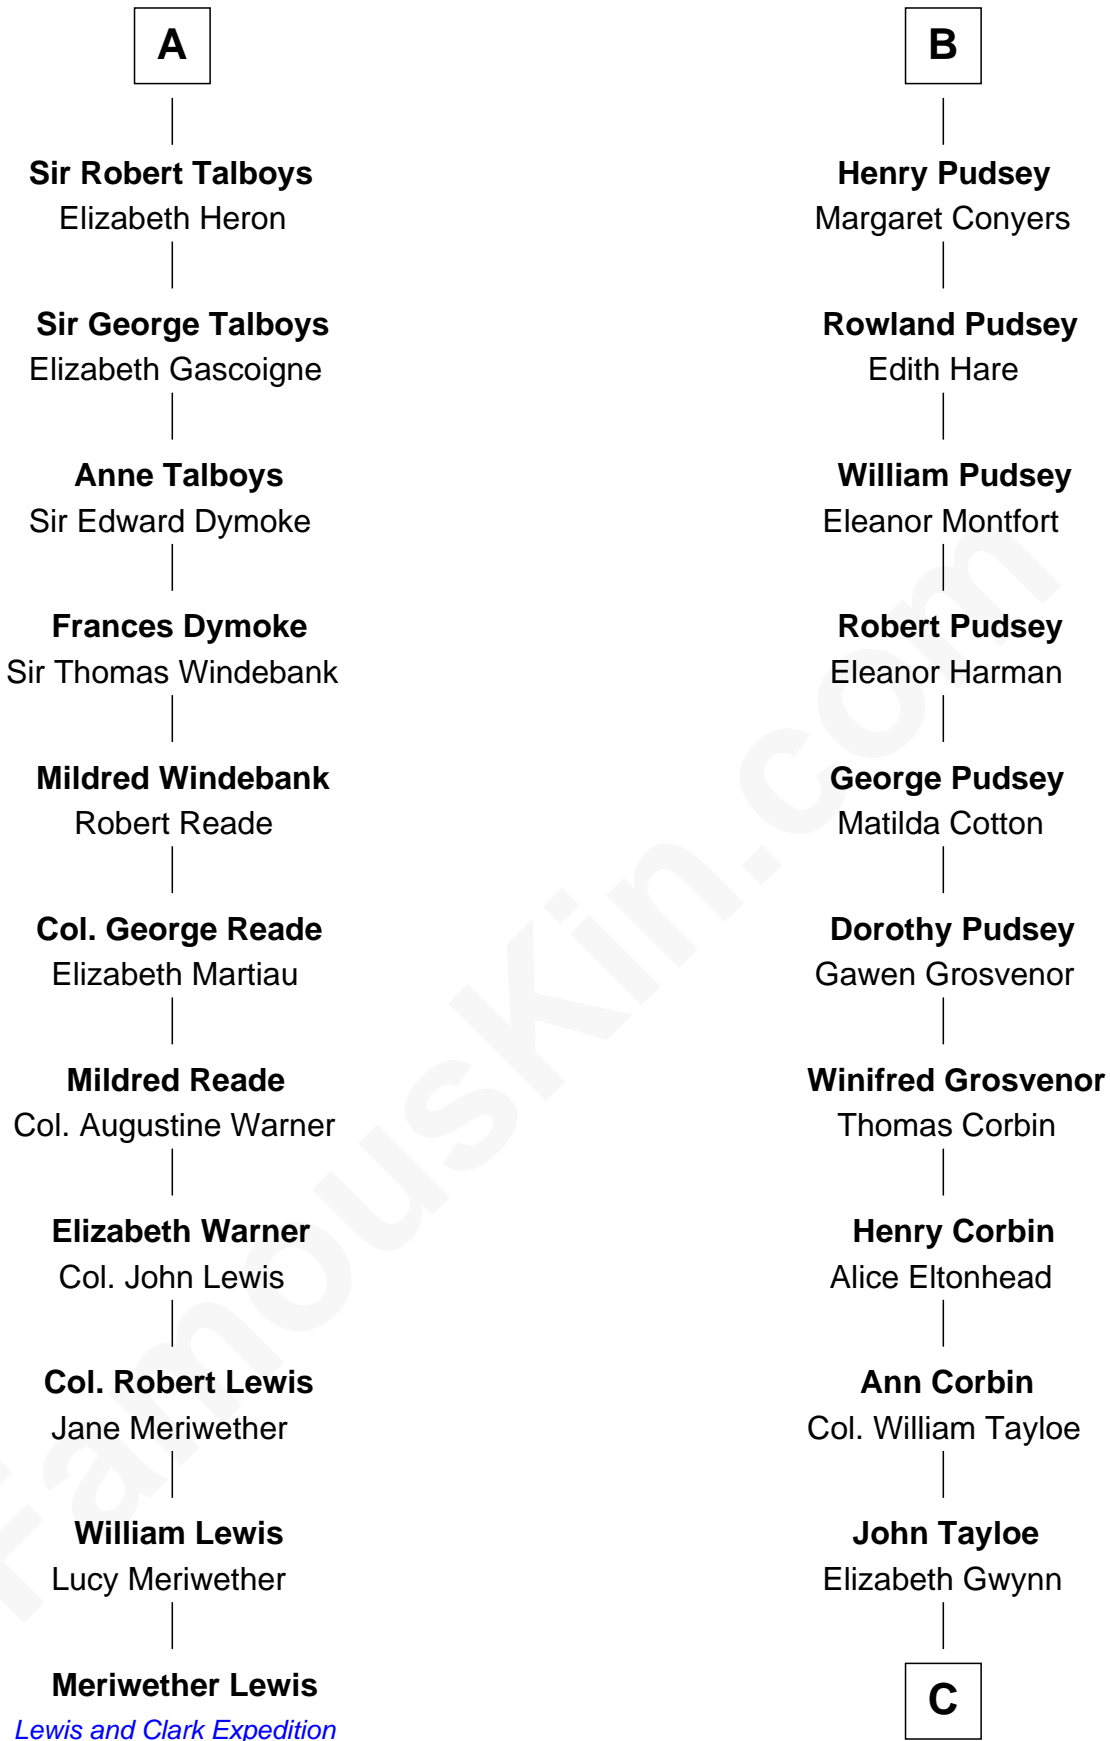

# FamousKin.com Relationship Chart of

**Meriwether Lewis**

*Lewis and Clark Expedition*

17th cousin 4 times removed of

**Henry Lloyd**

*40th Governor of Maryland*

**William de Odingsells**

Ela FitzWalter

**Ida de Odingsells**  
Sir Roger de Herdeburgh

**Ela Herdeburgh**  
Sir William de Boteler

**Ankaret le Boteler**  
John le Strange

**Eleanor le Strange**  
Sir Reynold de Grey

**Sir Reynold Grey**  
Margaret de Ros

**Margaret Grey**  
Sir William Bonville

**Elizabeth Bonville**  
William Talboys

**A**

**Margaret de Oddingseles**

Sir John de Grey

**Sir John Grey**  
Avice Marmion

**Sir Robert Grey**  
Lora de St. Quintin

**Elizabeth Grey**  
Henry FitzHugh

**Eleanor Fitzhugh**  
Sir Thomas Tunstall

**Margaret Tunstall**  
Sir Ralph Pudsey

**Sir John Pudsey**  
Grace Hamerton

**B**

**C**

|  
**John Tayloe**

Rebecca Plater