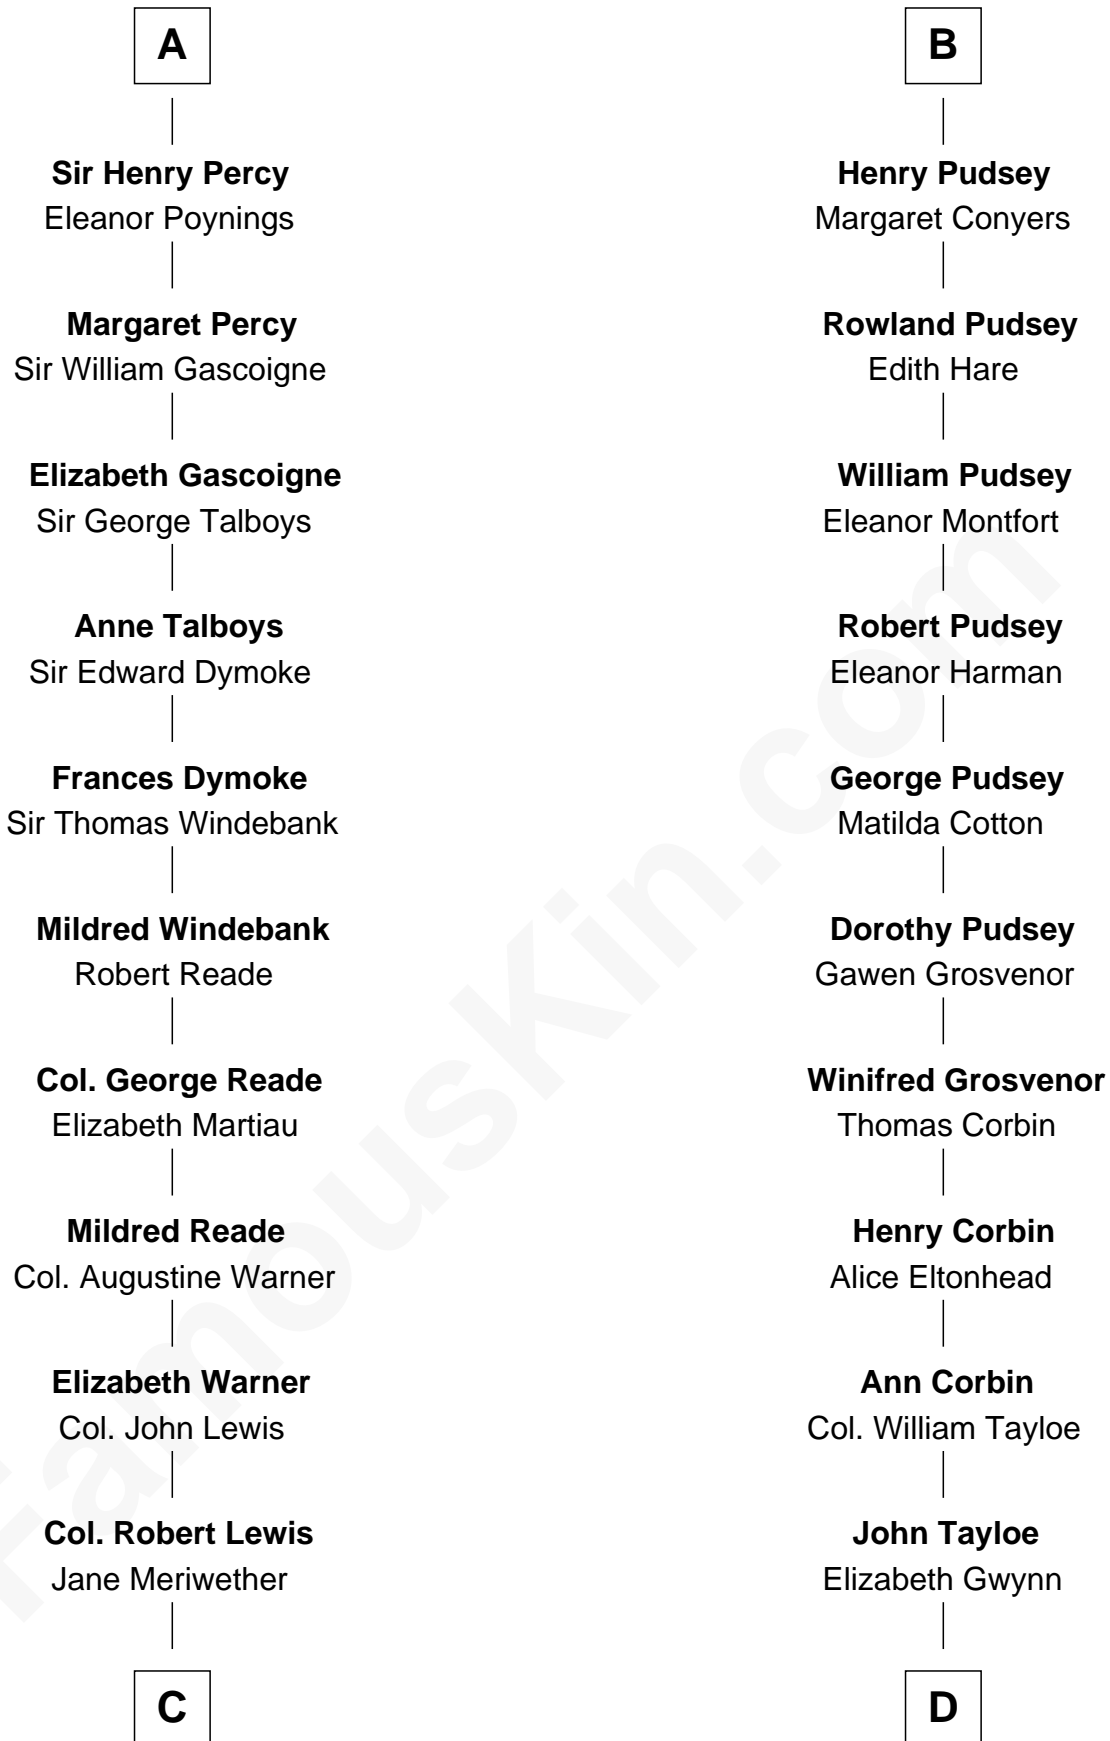

# FamousKin.com Relationship Chart of

**Meriwether Lewis**

*Lewis and Clark Expedition*

18th cousin 3 times removed of

**Henry Lloyd**

*40th Governor of Maryland*

**John Fitz Robert**

Ada de Baliol

**C**

**William Lewis**  
Lucy Meriwether

**Meriwether Lewis**  
*Lewis and Clark Expedition*

**D**

**John Tayloe**  
Rebecca Plater

**Elizabeth Tayloe**  
Col. Edward Lloyd

**Col. Edward Lloyd**  
Sally Scott Murray