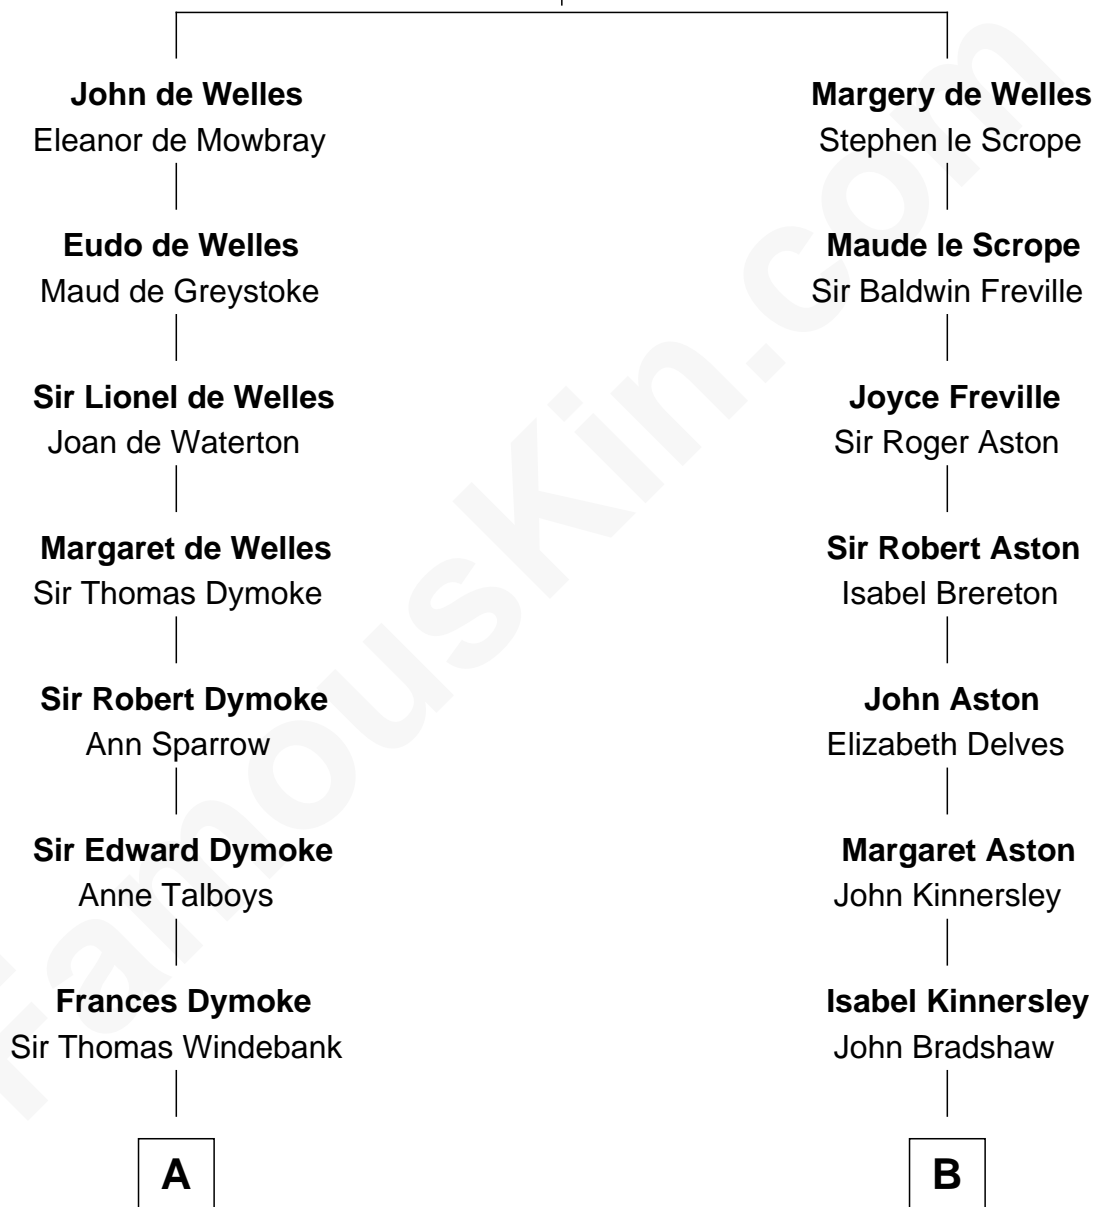

FamousKin.com Relationship Chart of

Meriwether Lewis

Lewis and Clark Expedition

13th cousin 6 times removed of

Henry Lloyd

40th Governor of Maryland

John de Welles

Maud de Roos

C

Col. Edward Lloyd

Sally Scott Murray

Daniel Lloyd

Catherine Henry

Henry Lloyd

40th Governor of Maryland

FamousKin.com