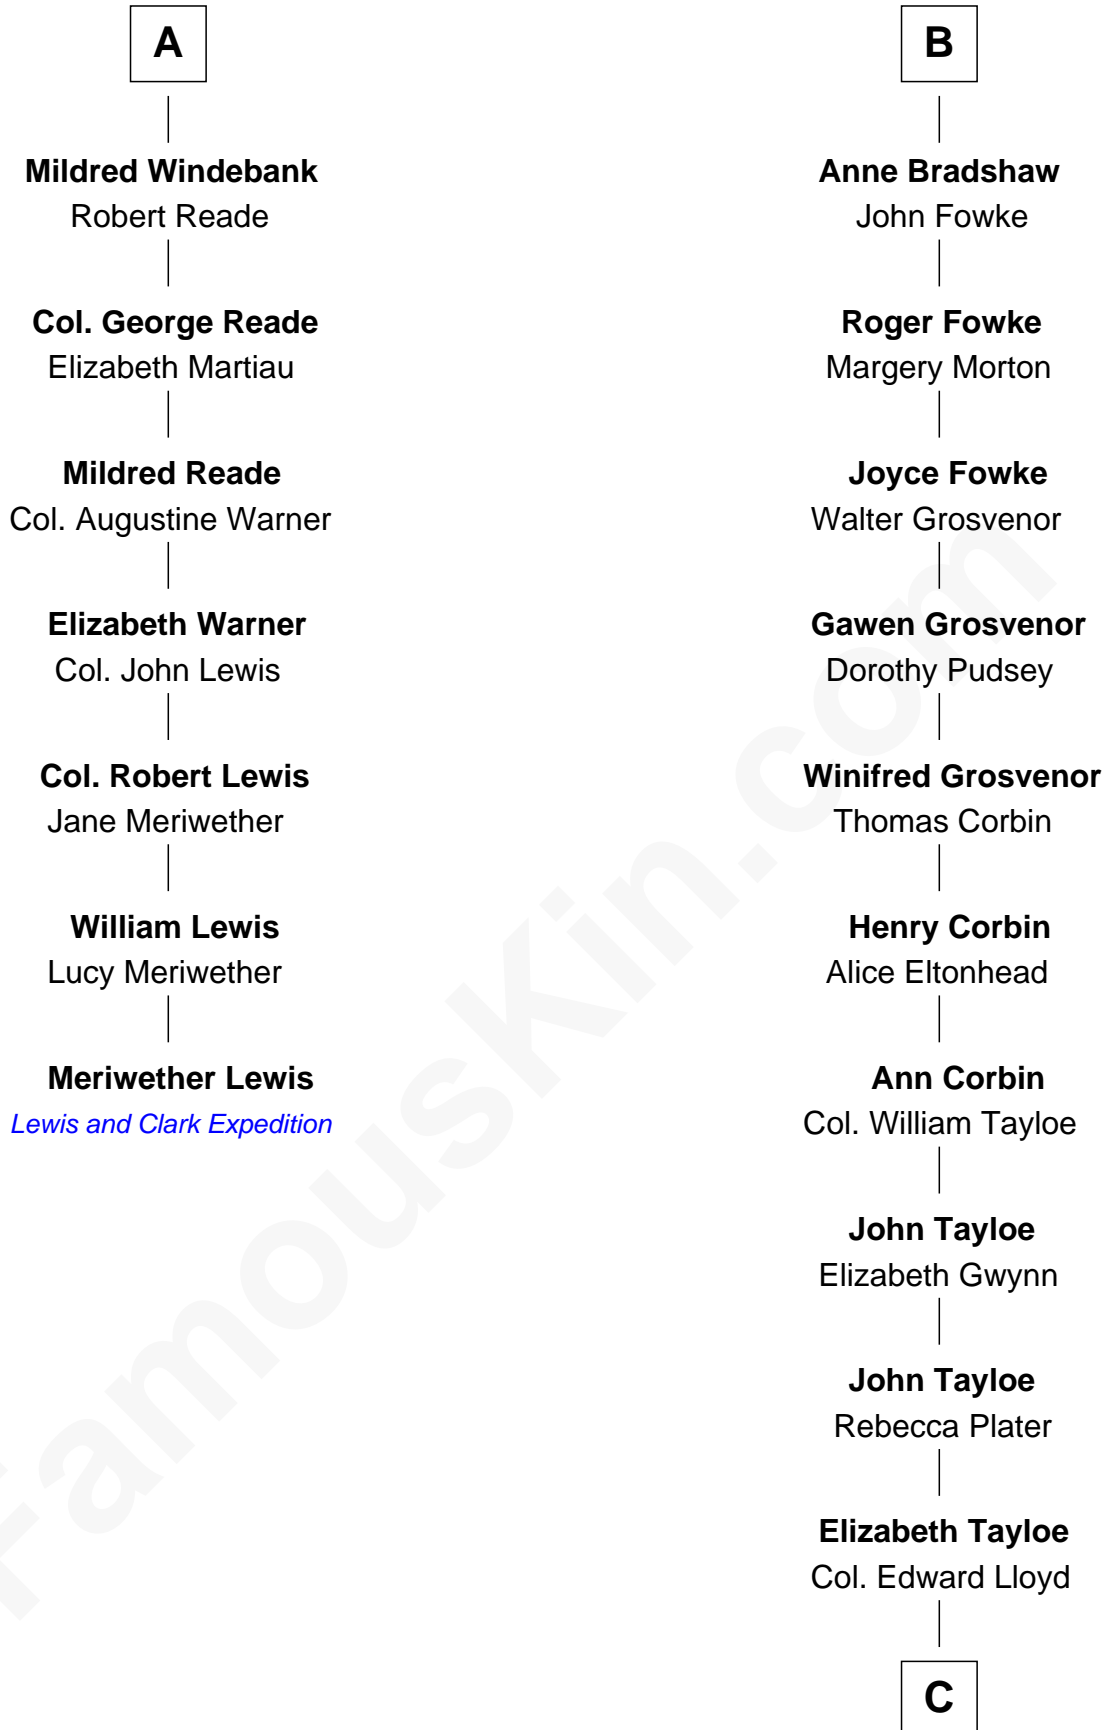

FamousKin.com Relationship Chart of

Meriwether Lewis

Lewis and Clark Expedition

13th cousin 6 times removed of

Henry Lloyd

40th Governor of Maryland

John de Welles

Maud de Roos

C

Col. Edward Lloyd

Sally Scott Murray

Daniel Lloyd

Catherine Henry

Henry Lloyd

40th Governor of Maryland

FamousKin.com