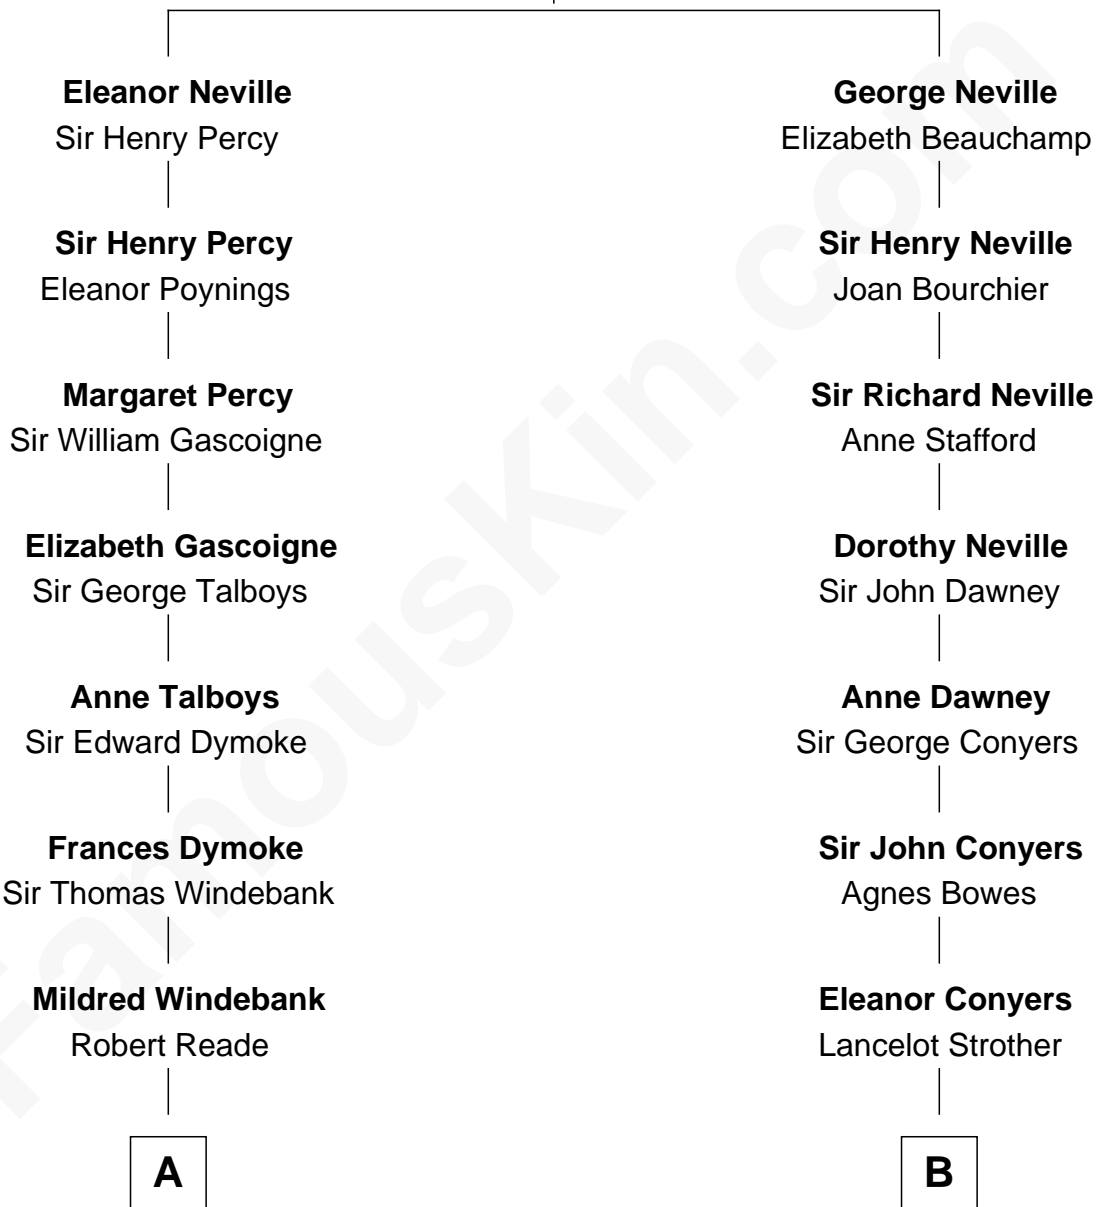

FamousKin.com Relationship Chart of

Meriwether Lewis

Lewis and Clark Expedition

12th cousin 1 time removed of

Zachary Taylor

12th U.S. President

Sir Ralph Neville

Joan Beaufort

A

Col. George Reade

Elizabeth Martiau

Mildred Reade

Col. Augustine Warner

Elizabeth Warner

Col. John Lewis

Col. Robert Lewis

Jane Meriwether

William Lewis

Lucy Meriwether

Meriwether Lewis

Lewis and Clark Expedition

B

William Strother

Elizabeth - - - - -