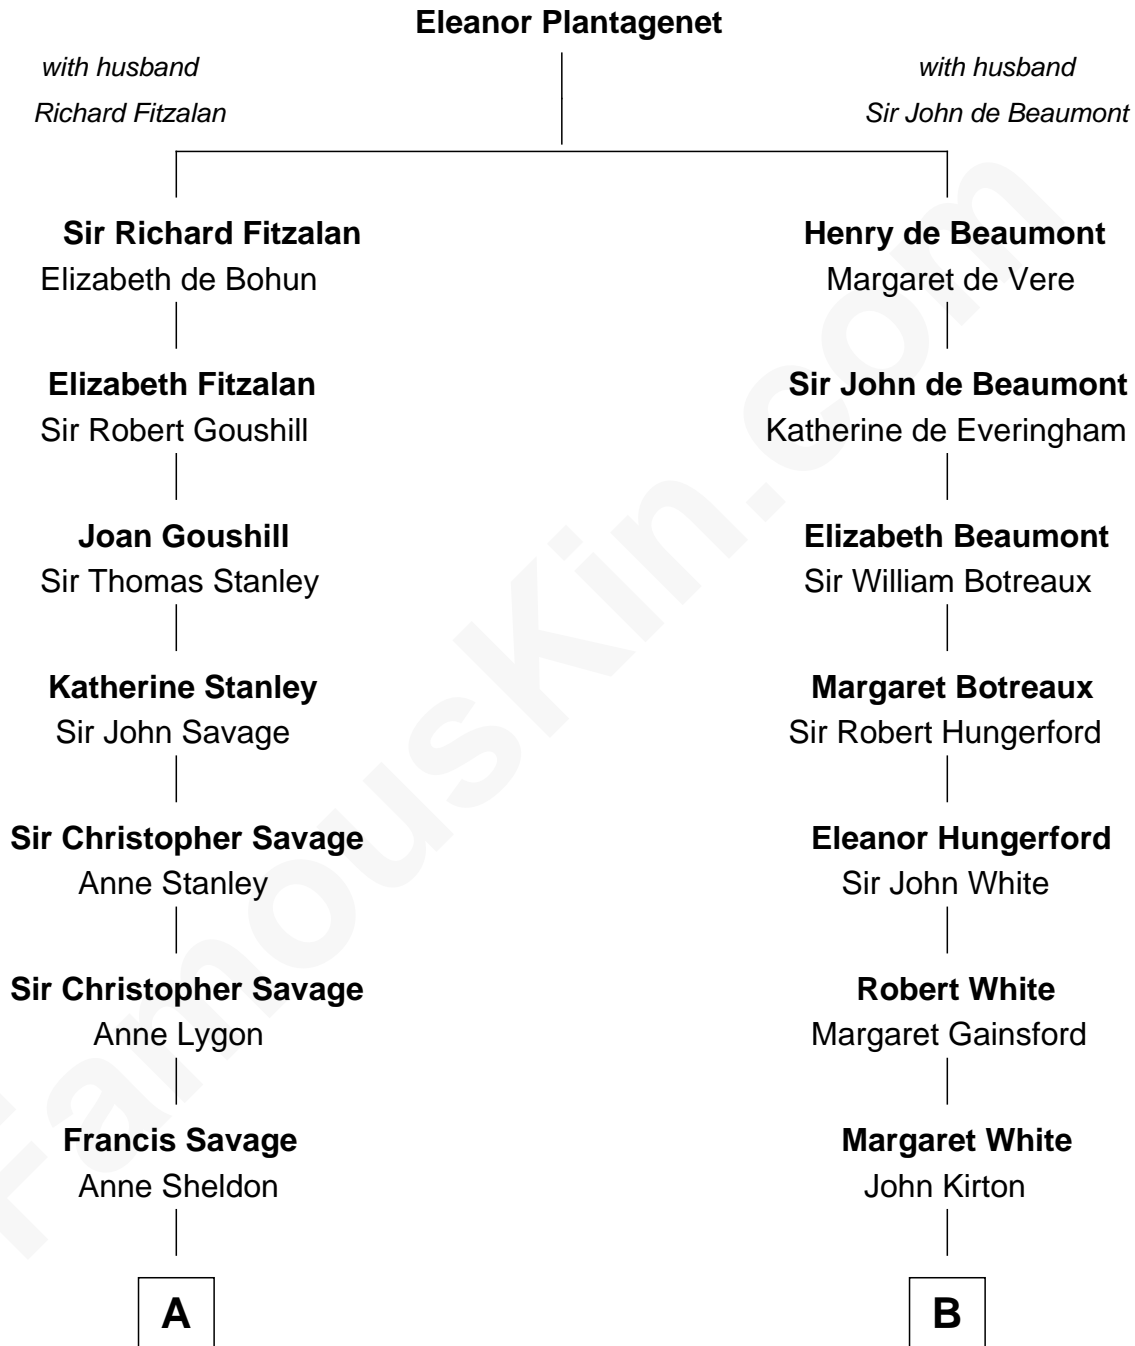

FamousKin.com

Relationship Chart of

Meriwether Lewis

Lewis and Clark Expedition

14th cousin 7 times removed of

Thomas J. Watson, Jr.
President and CEO of I.B.M.

C

Mary Hamilton