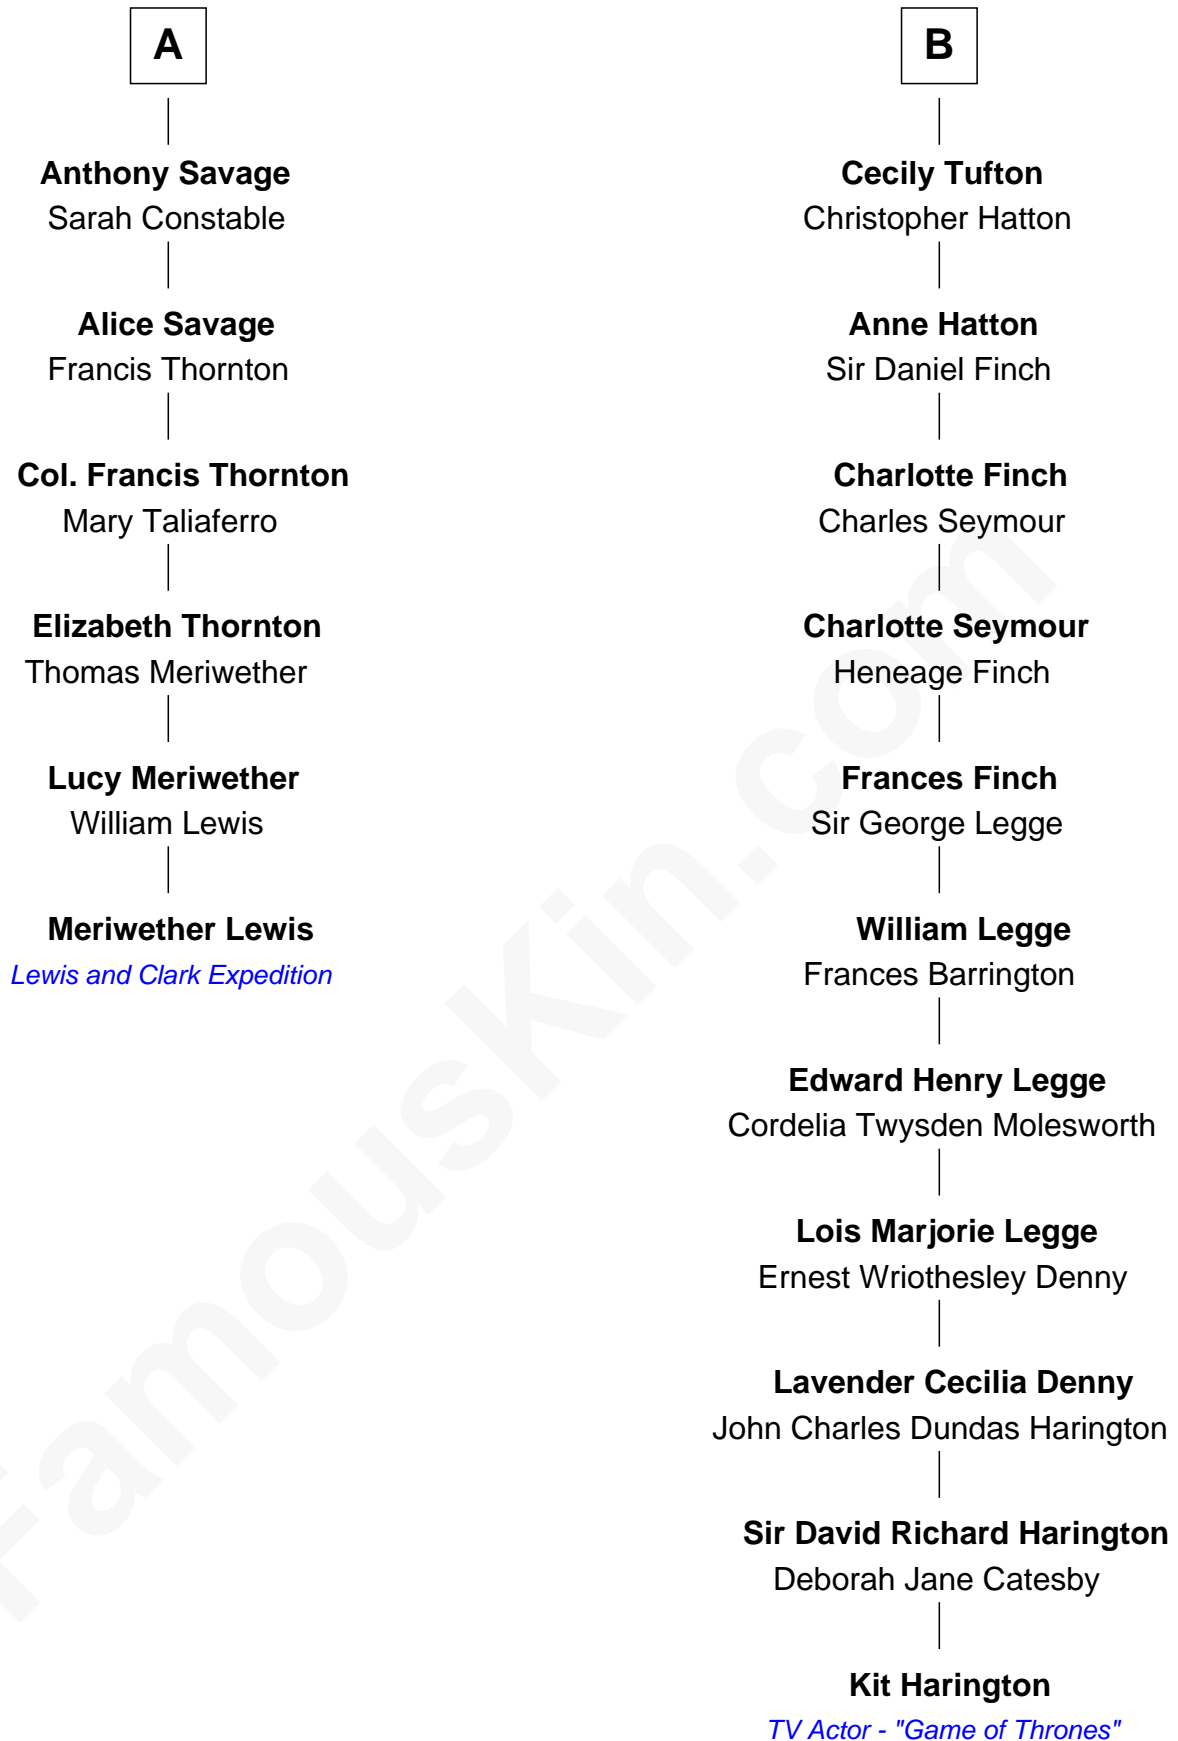

# FamousKin.com Relationship Chart of

**Meriwether Lewis**

*Lewis and Clark Expedition*

12th cousin 5 times removed of

**Kit Harington**

*TV Actor - "Game of Thrones"*

**Sir Humphrey Stafford**

Eleanor Aylesbury

Kit Harington photo by [Gage Skidmore](#) (CC BY-SA 2.0)