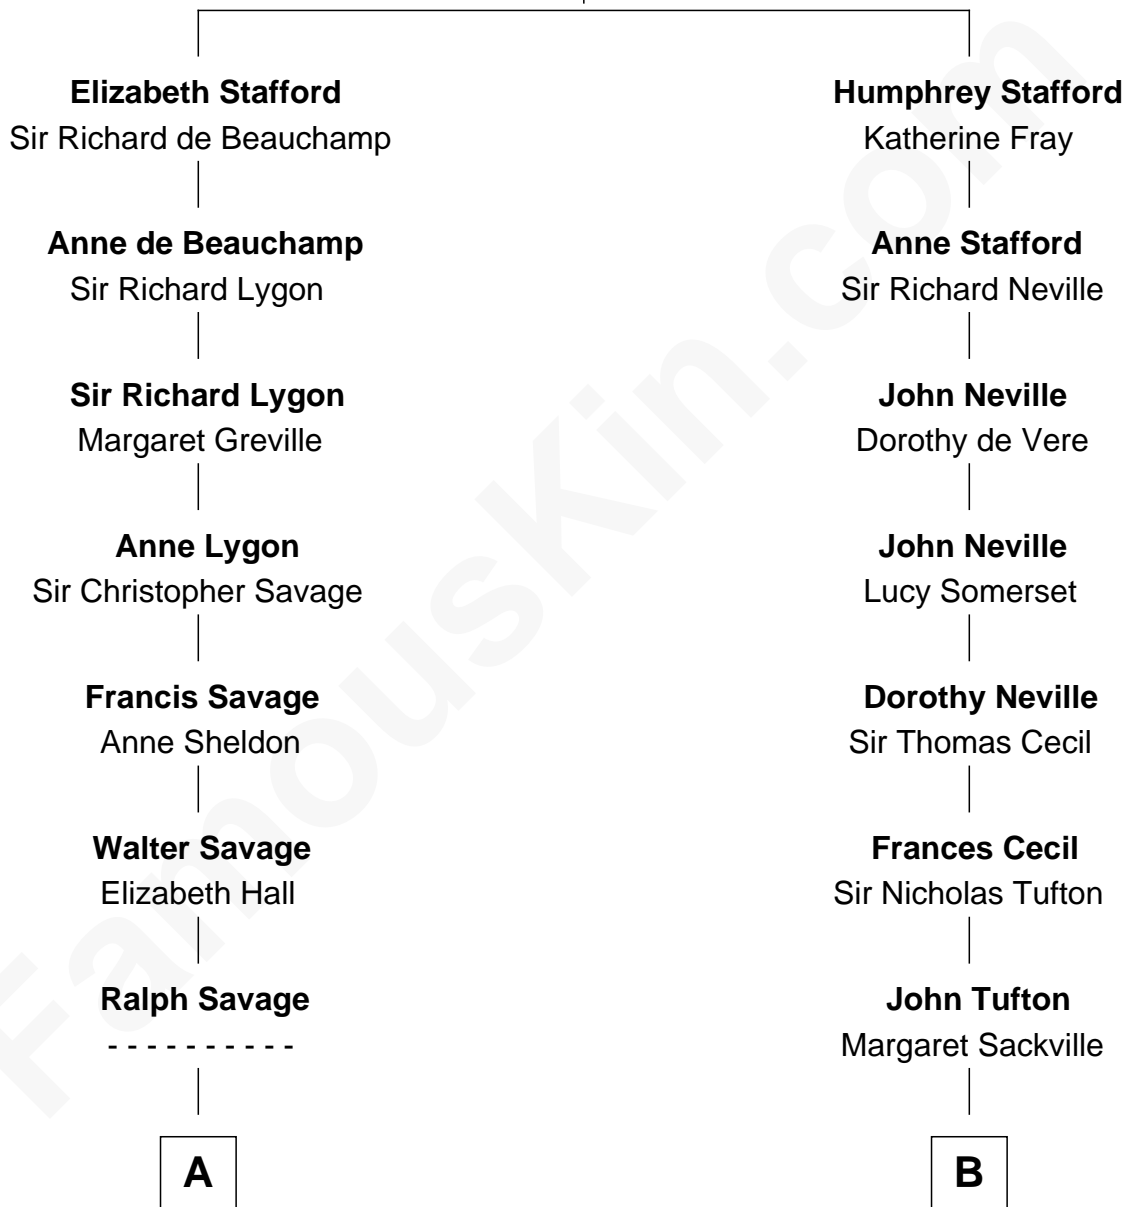

# FamousKin.com Relationship Chart of

**Meriwether Lewis**

*Lewis and Clark Expedition*

12th cousin 5 times removed of

**Kit Harington**

*TV Actor - "Game of Thrones"*

**Sir Humphrey Stafford**

Eleanor Aylesbury

Kit Harington photo by [Gage Skidmore](#) (CC BY-SA 2.0)