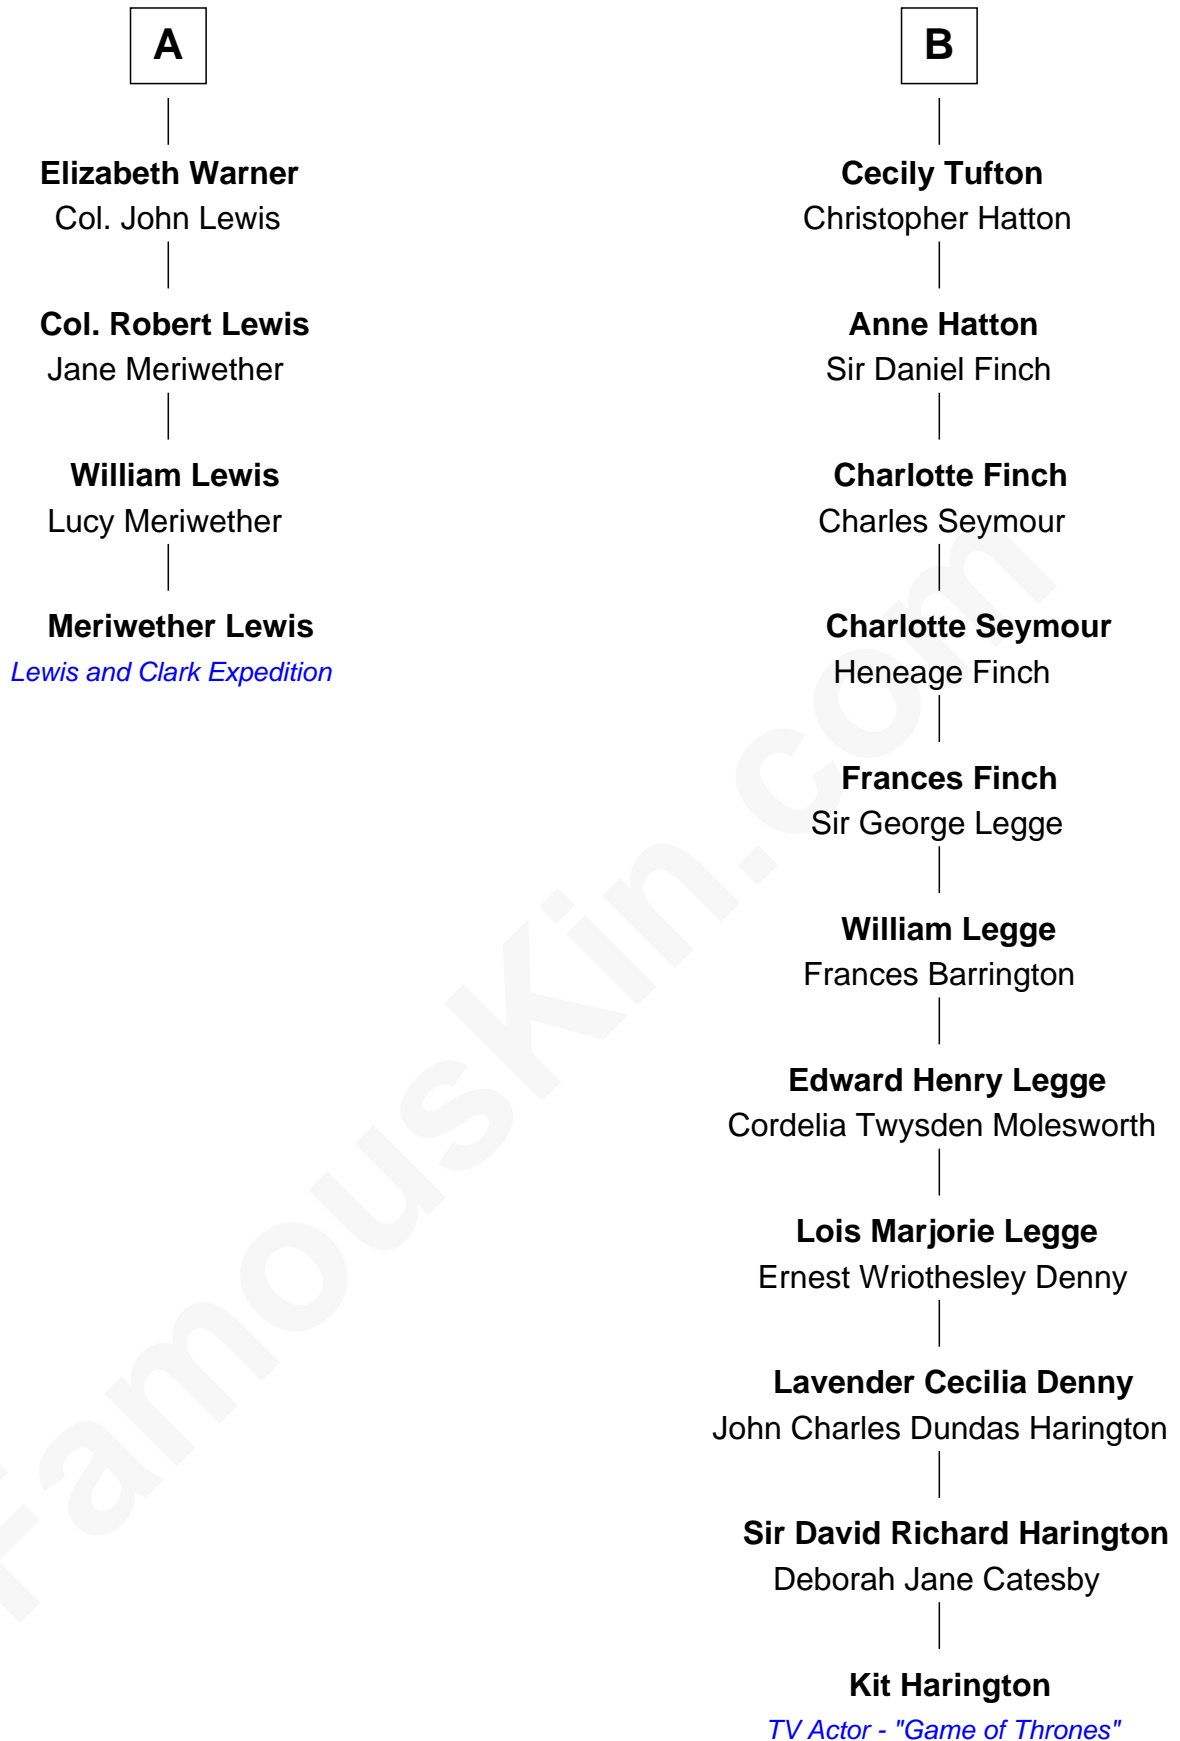

FamousKin.com Relationship Chart of

Meriwether Lewis

Lewis and Clark Expedition

10th cousin 7 times removed of

Kit Harington

TV Actor - "Game of Thrones"

Sir Henry Percy
Eleanor Poynings

Margaret Percy
Sir William Gascoigne

Elizabeth Gascoigne
Sir George Talboys

Anne Talboys
Sir Edward Dymoke

Frances Dymoke
Sir Thomas Windebank

Mildred Windebank
Robert Reade

Col. George Reade
Elizabeth Martiau

Mildred Reade
Col. Augustine Warner

A

Henry Percy
Maud Herbert

Henry Algernon Percy
Catherine Spencer

Margaret Percy
Henry Clifford

Henry Clifford
Anne Dacre

Sir George Clifford
Margaret Russell

Ann Clifford
Richard Sackville

Margaret Sackville
John Tufton

B

Kit Harington photo by [Gage Skidmore](#) [\(CC BY-SA 2.0\)](#)