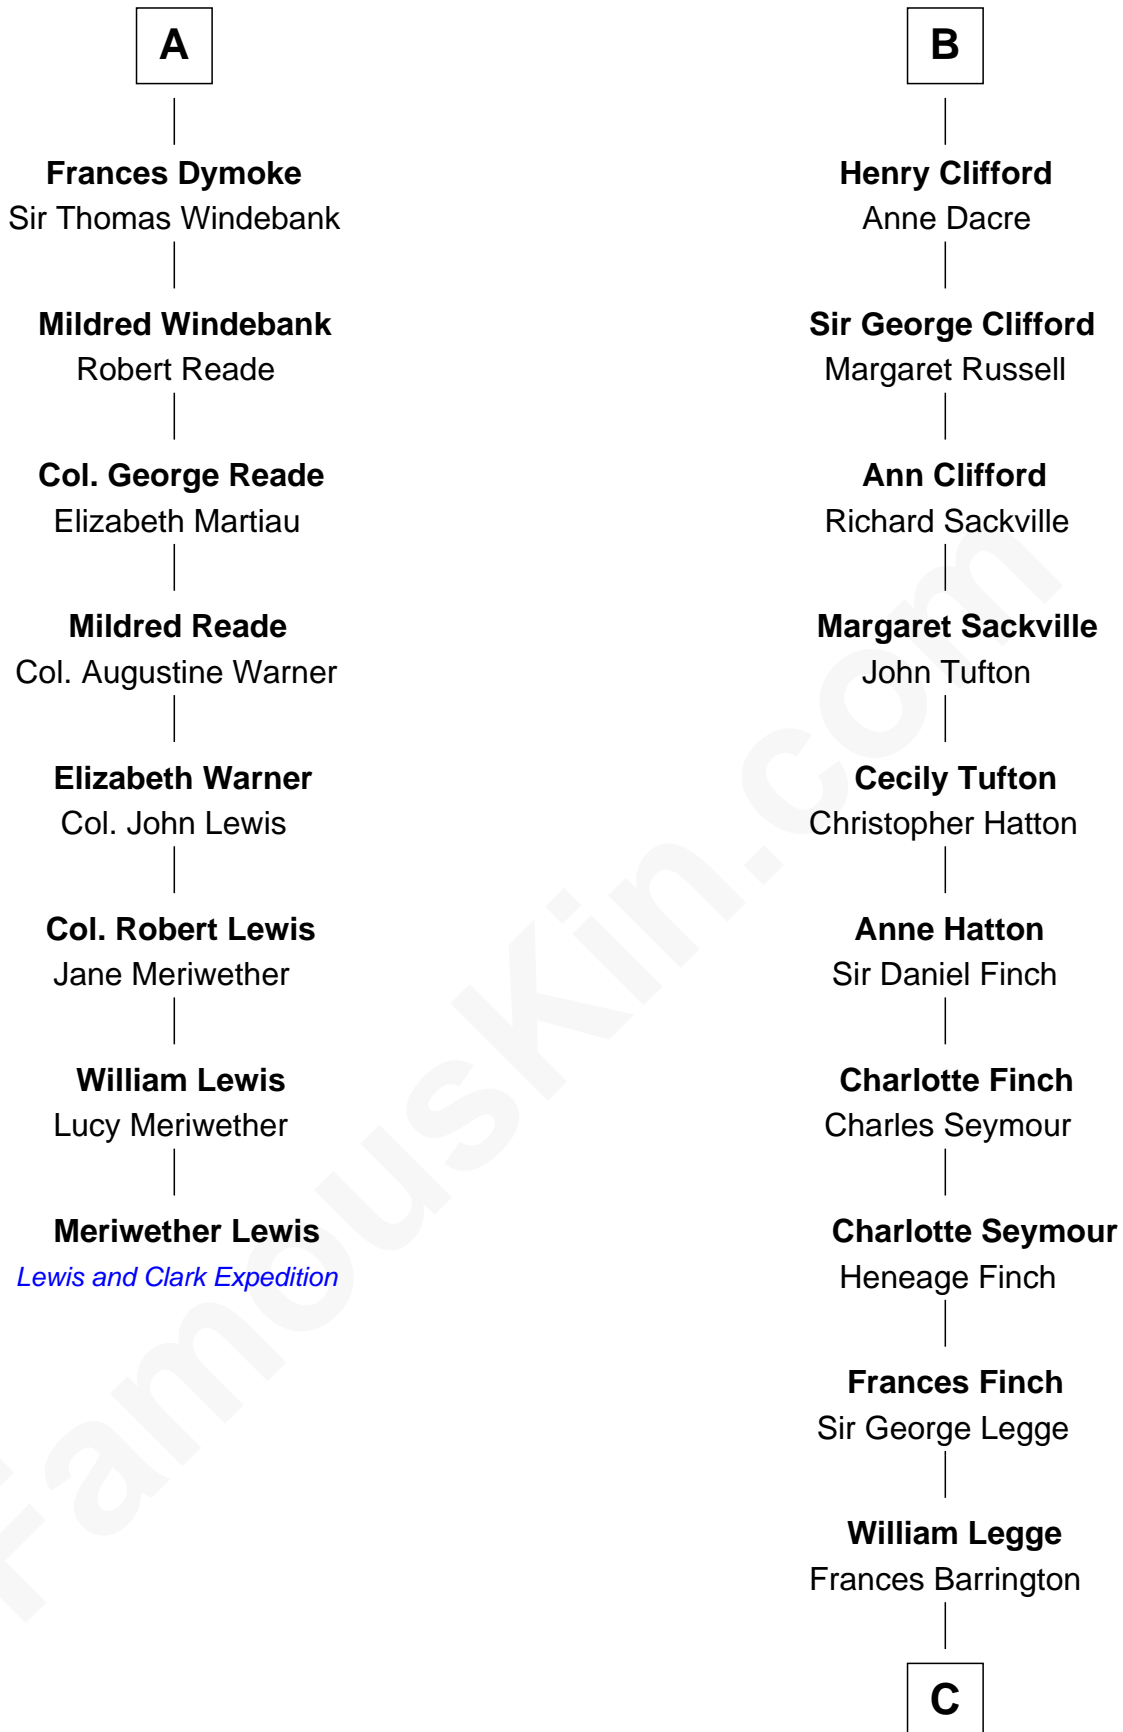

# FamousKin.com Relationship Chart of

**Meriwether Lewis**

*Lewis and Clark Expedition*

14th cousin 7 times removed of

**Kit Harington**

*TV Actor - "Game of Thrones"*

**Sir Geoffrey le Scrope**

Ivetta de Ros

Joan - - - - -

**Joan Scrope**

Henry Fitzhugh

**Henry FitzHugh**

Elizabeth Grey

**Eleanor Fitzhugh**

Sir Henry Bromflete

**Margaret Bromflete**

John Clifford

**Henry Clifford**

Anne St. John

**Henry Clifford**

Margaret Percy

**B**

**C**

**Edward Henry Legge**  
Cordelia Twysden Molesworth

**Lois Marjorie Legge**  
Ernest Wriothesley Denny

**Lavender Cecilia Denny**  
John Charles Dundas Harington

**Sir David Richard Harington**  
Deborah Jane Catesby

**Kit Harington**  
*TV Actor - "Game of Thrones"*