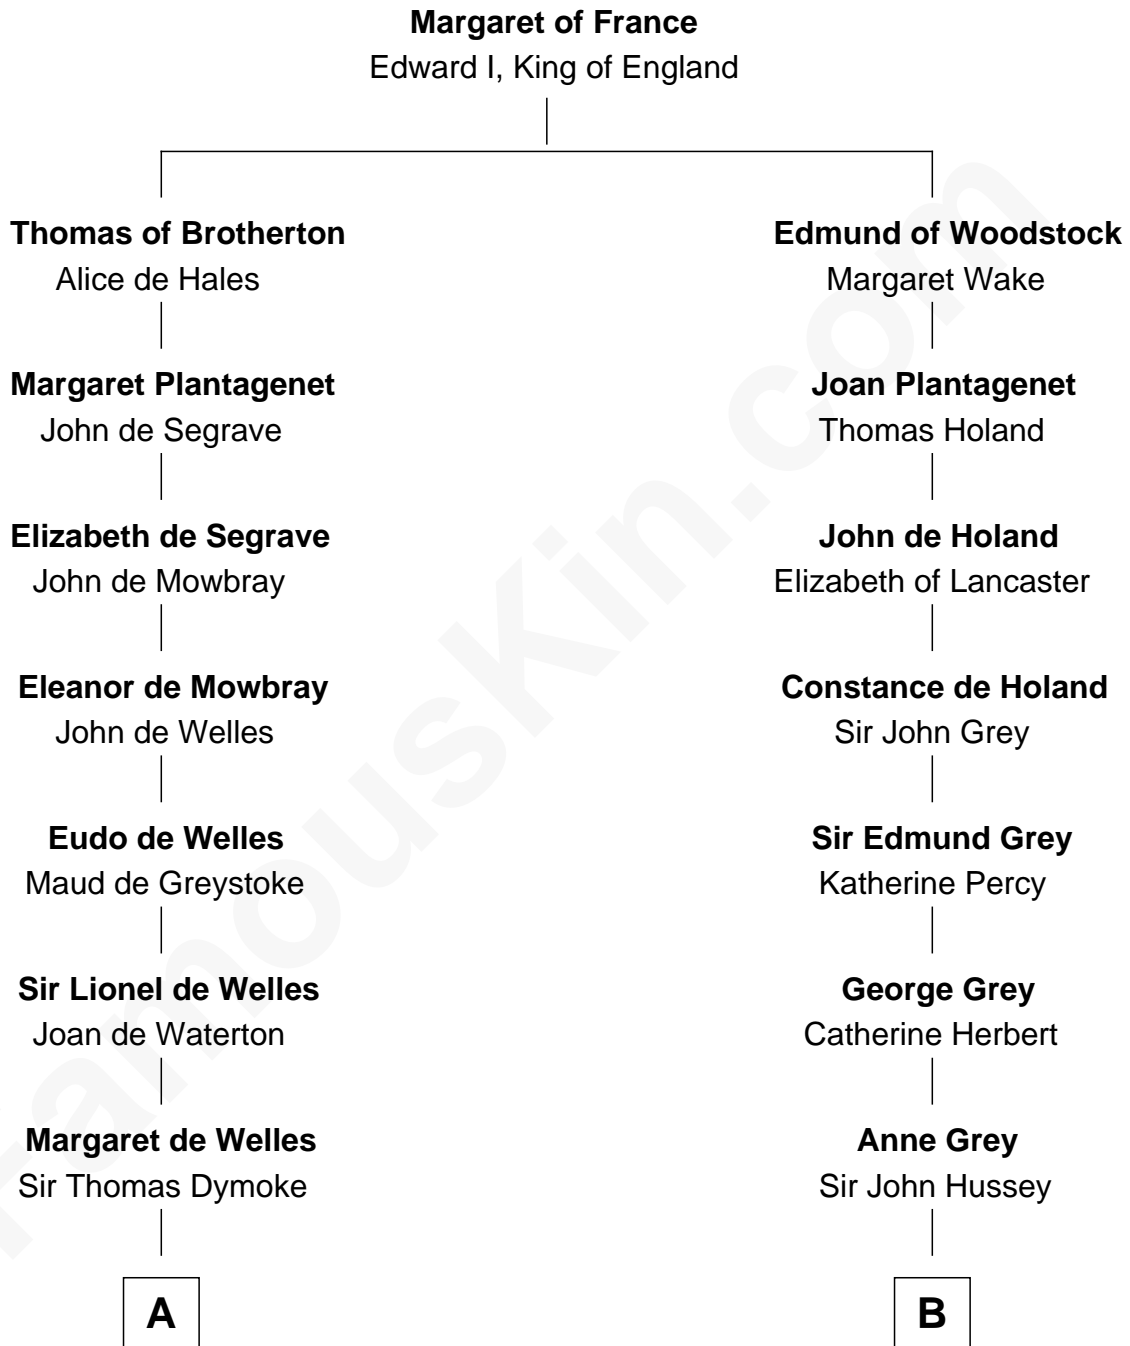

FamousKin.com Relationship Chart of

Meriwether Lewis

Lewis and Clark Expedition

16th cousin 5 times removed of

Kit Harington

TV Actor - "Game of Thrones"

C

Edward Henry Legge

Cordelia Twysden Molesworth

Lois Marjorie Legge

Ernest Wriothesley Denny

Lavender Cecilia Denny

John Charles Dundas Harington

Sir David Richard Harington

Deborah Jane Catesby

Kit Harington

TV Actor - "Game of Thrones"