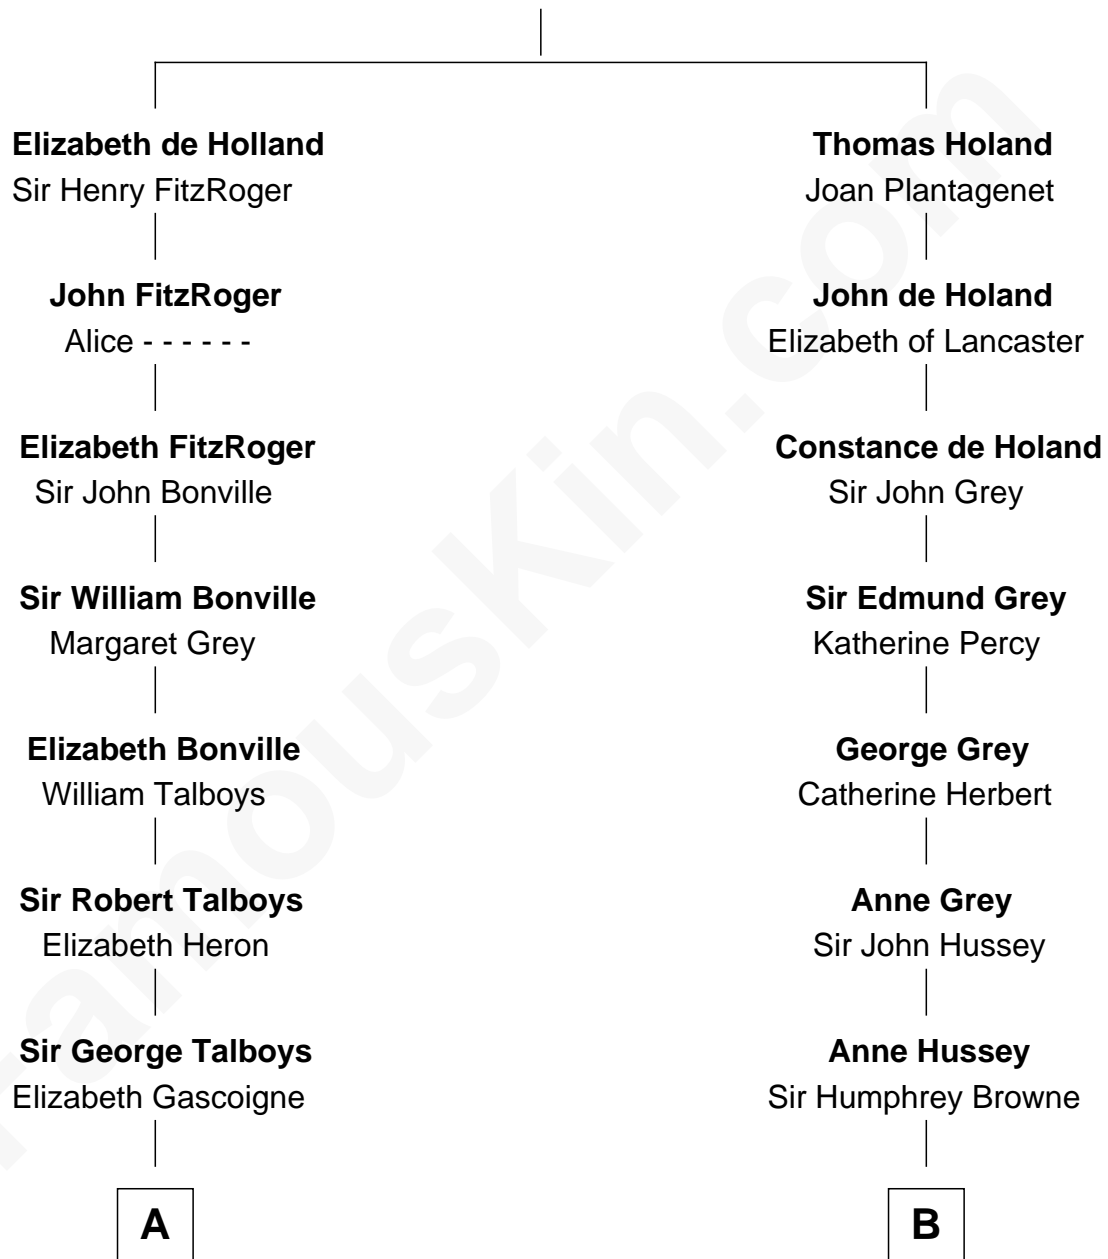

FamousKin.com Relationship Chart of

Meriwether Lewis

Lewis and Clark Expedition

15th cousin 5 times removed of

Kit Harington

TV Actor - "Game of Thrones"

Sir Robert de Holland

Maude la Zouche

A

Anne Talboys
Sir Edward Dymoke

Frances Dymoke
Sir Thomas Windebank

Mildred Windebank
Robert Reade

Col. George Reade
Elizabeth Martiau

Mildred Reade
Col. Augustine Warner

Elizabeth Warner
Col. John Lewis

Col. Robert Lewis
Jane Meriwether

William Lewis
Lucy Meriwether

Meriwether Lewis
Lewis and Clark Expedition

B

Christian Browne
Sir John Tufton

Sir Nicholas Tufton
Frances Cecil

John Tufton
Margaret Sackville

Cecily Tufton
Christopher Hatton