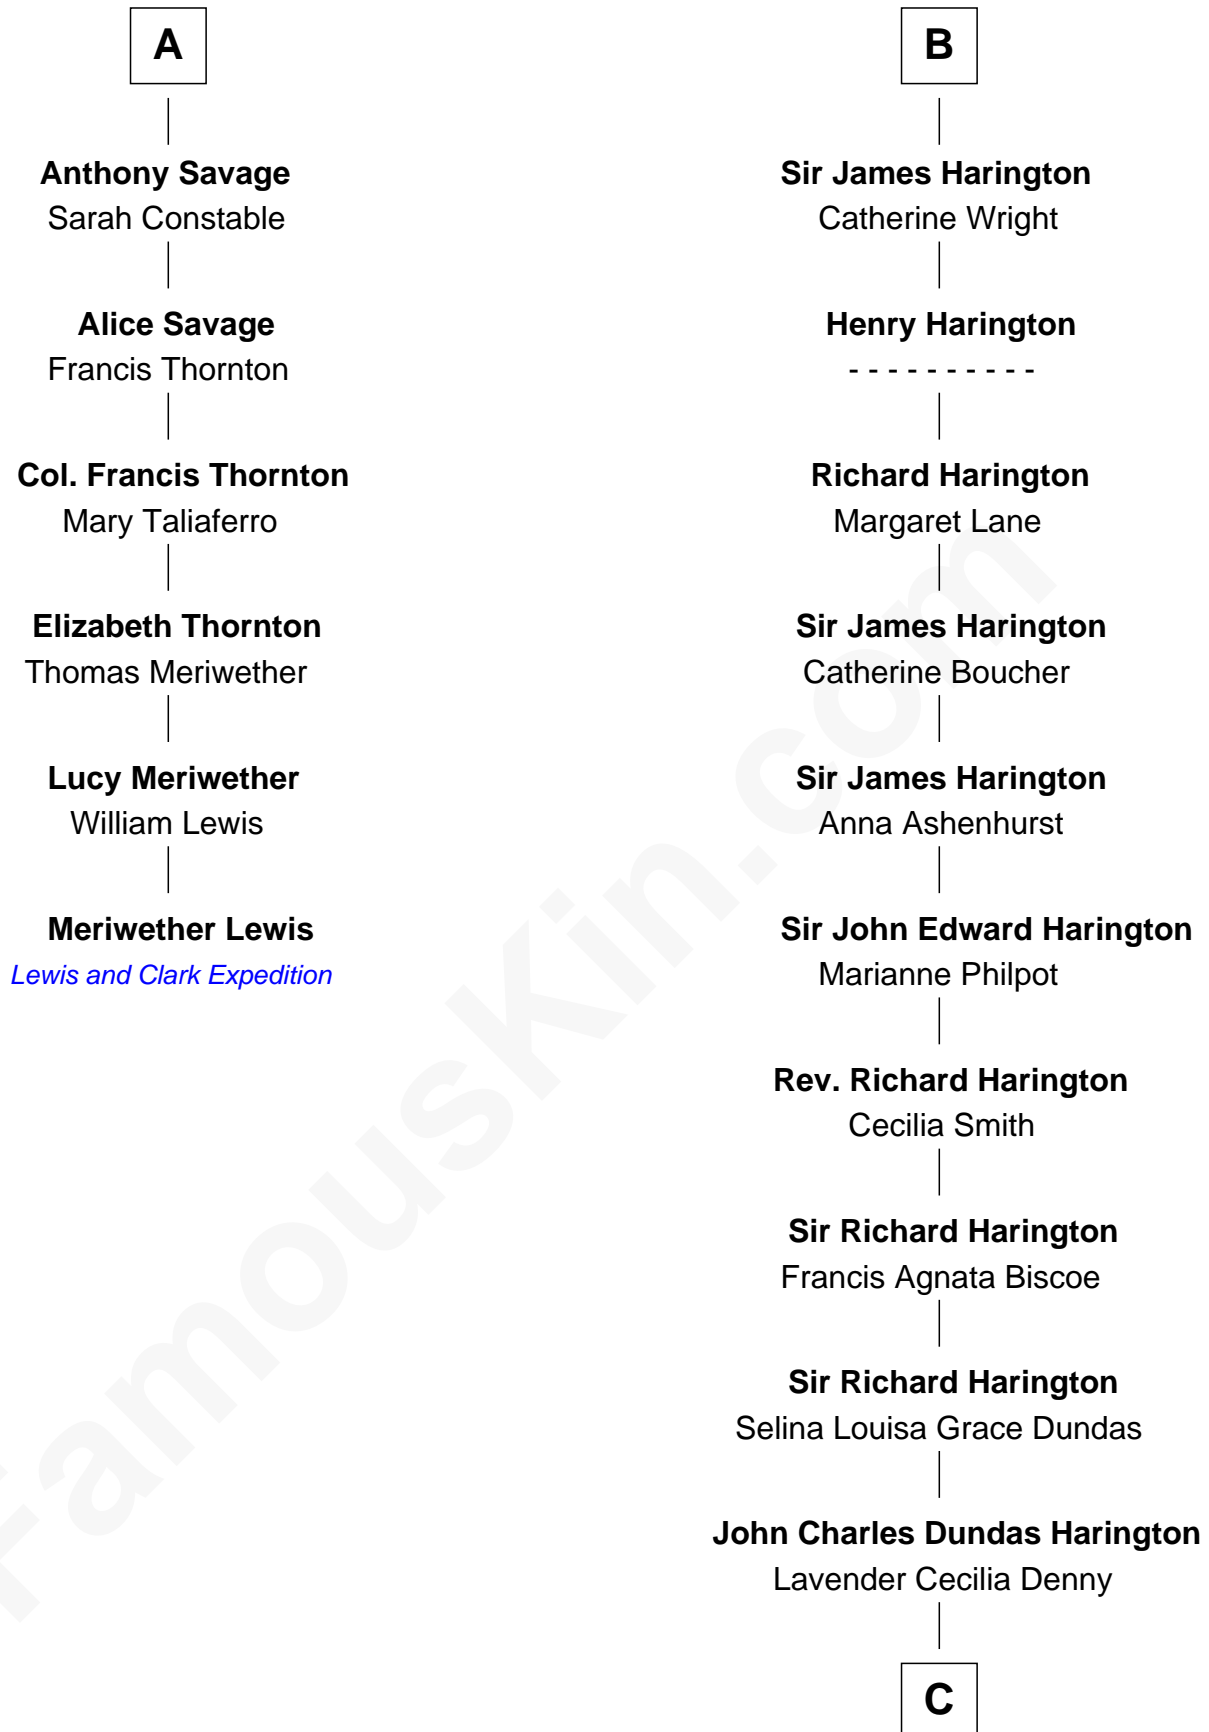

FamousKin.com Relationship Chart of

Meriwether Lewis

Lewis and Clark Expedition

12th cousin 6 times removed of

Kit Harington

TV Actor - "Game of Thrones"

Sir Robert Goushill

Elizabeth Fitzalan