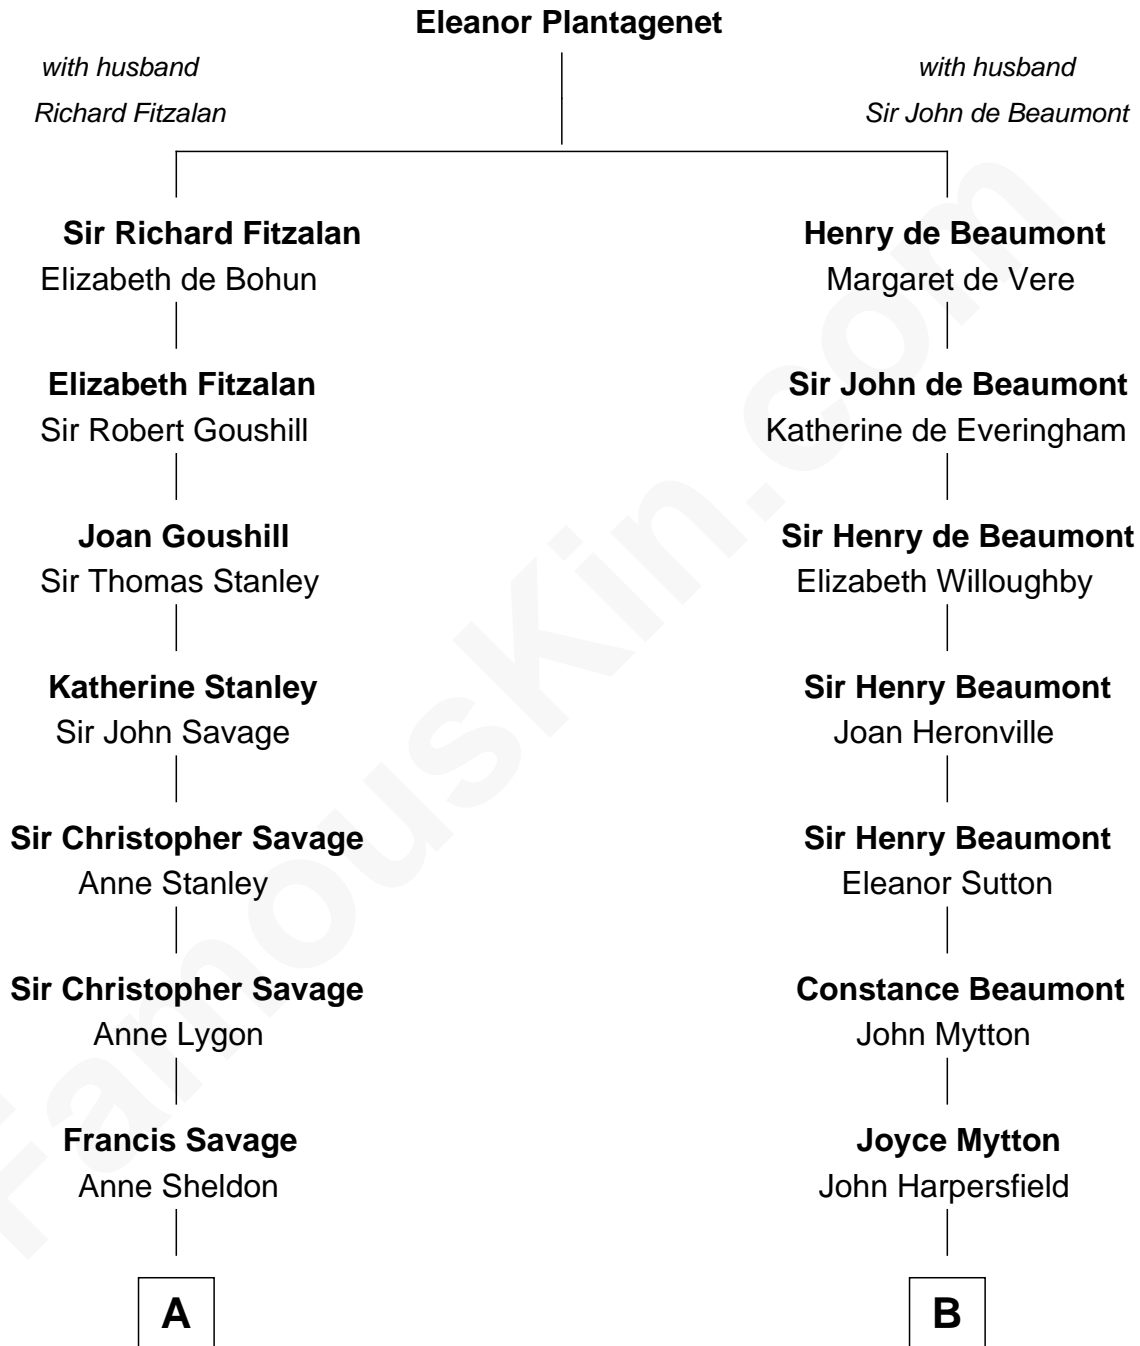

FamousKin.com Relationship Chart of

Meriwether Lewis

Lewis and Clark Expedition

14th cousin 7 times removed of

Gerald Ford

38th U.S. President

C

George Selden Butler

Elizabeth Ely Gridley

Amy Gridley Butler

George Manney Ayer

Adele Augusta Ayer

Levi Addison Gardner

Dorothy Ayer Gardner

Leslie Lynch King

Gerald Ford

38th U.S. President

FamousKin.com