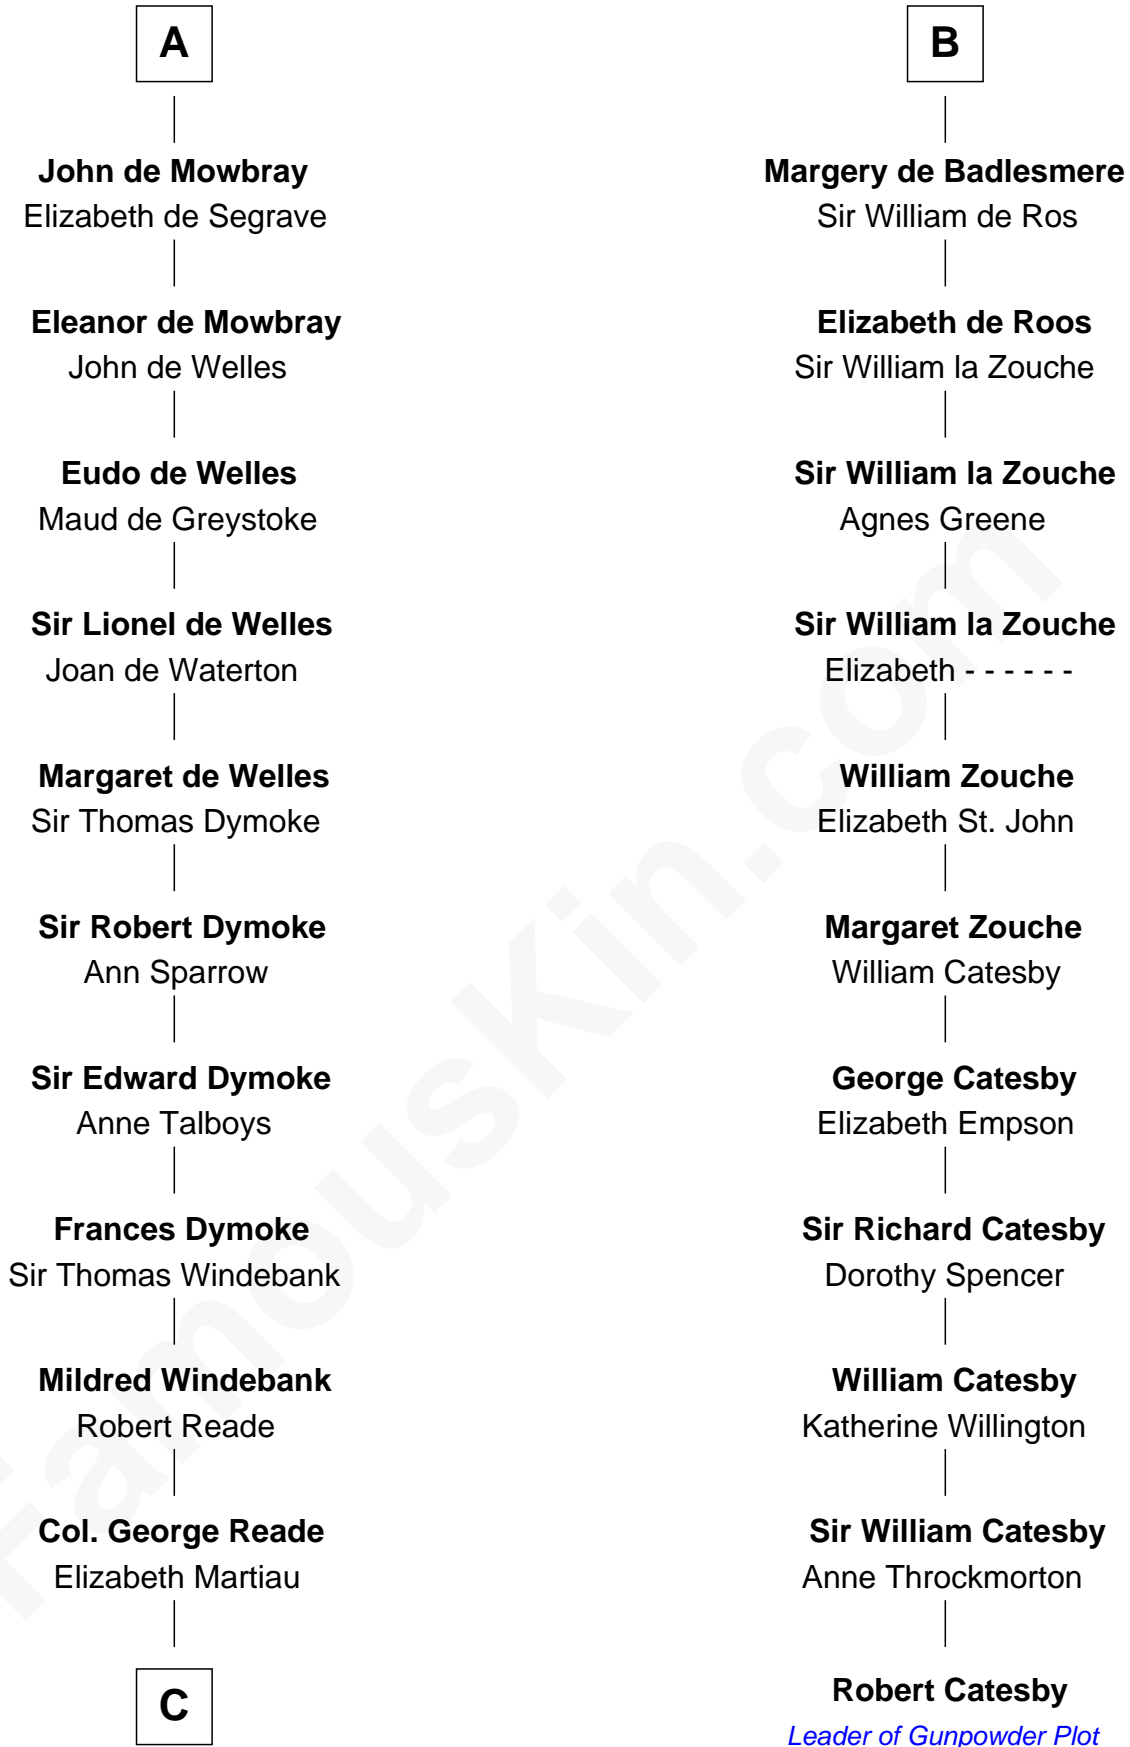

# FamousKin.com Relationship Chart of

**Meriwether Lewis**

*Lewis and Clark Expedition*

17th cousin 4 times removed of

**Robert Catesby**

*Leader of Gunpowder Plot*

**C**

—  
**Mildred Reade**  
Col. Augustine Warner

—  
**Elizabeth Warner**  
Col. John Lewis

—  
**Col. Robert Lewis**  
Jane Meriwether

—  
**William Lewis**  
Lucy Meriwether

—  
**Meriwether Lewis**  
*Lewis and Clark Expedition*

FamousKin.com