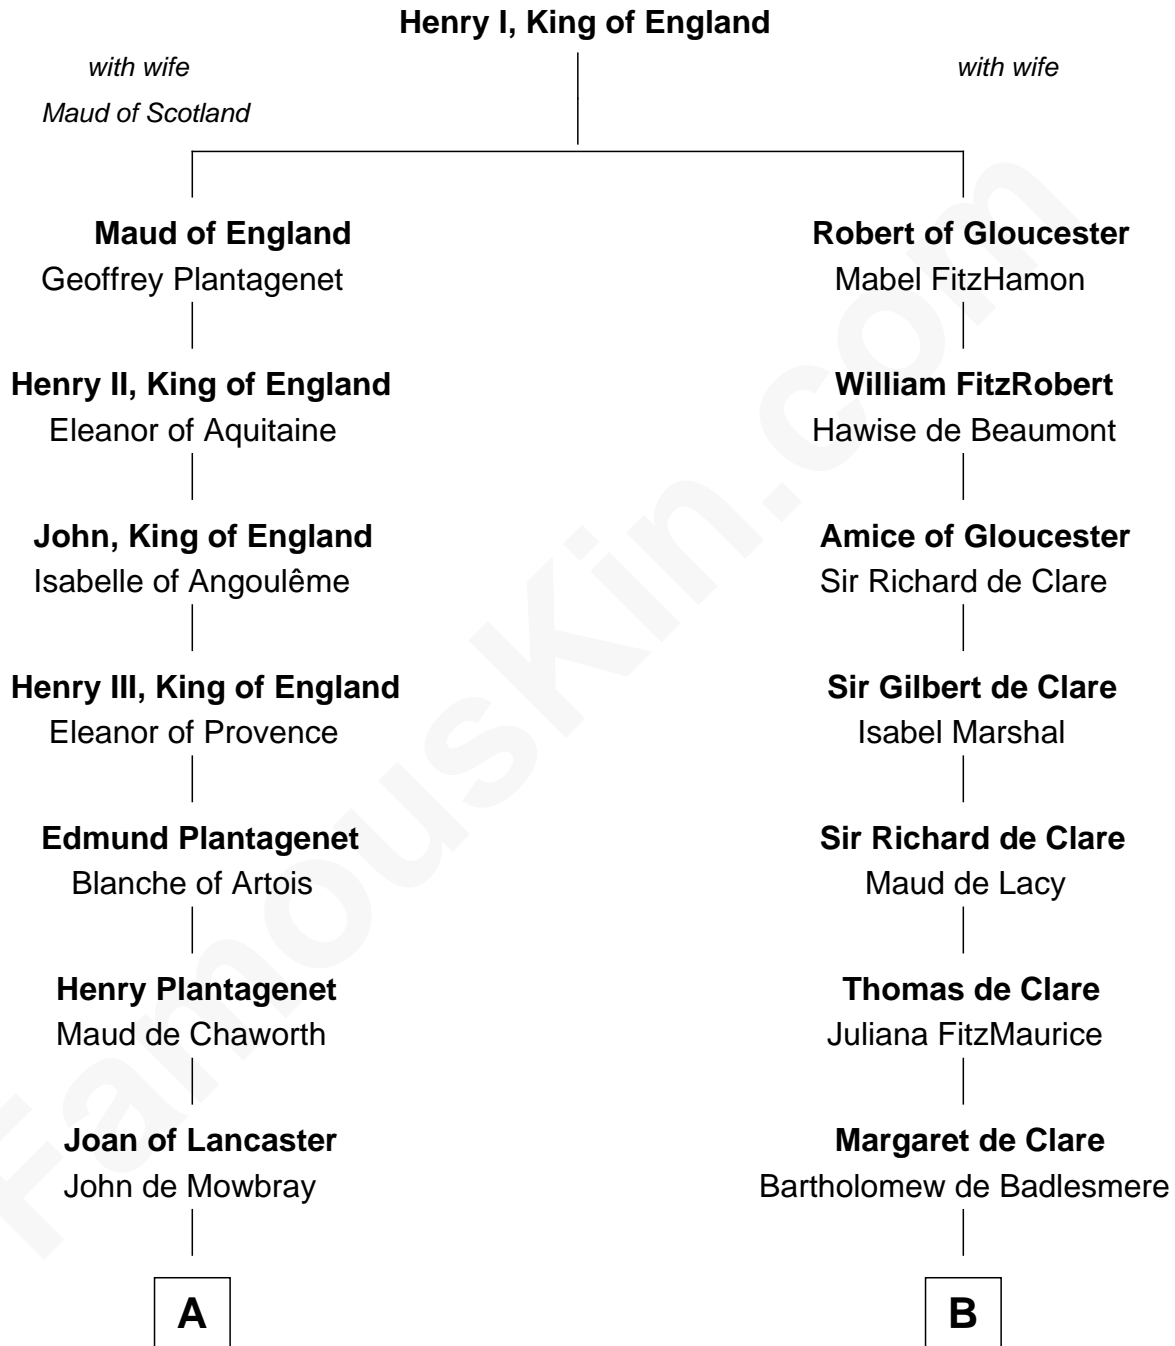

# FamousKin.com Relationship Chart of

**Meriwether Lewis**

*Lewis and Clark Expedition*

17th cousin 4 times removed of

**Robert Catesby**

*Leader of Gunpowder Plot*

**C**

—  
**Mildred Reade**  
Col. Augustine Warner

—  
**Elizabeth Warner**  
Col. John Lewis

—  
**Col. Robert Lewis**  
Jane Meriwether

—  
**William Lewis**  
Lucy Meriwether

—  
**Meriwether Lewis**  
*Lewis and Clark Expedition*

FamousKin.com