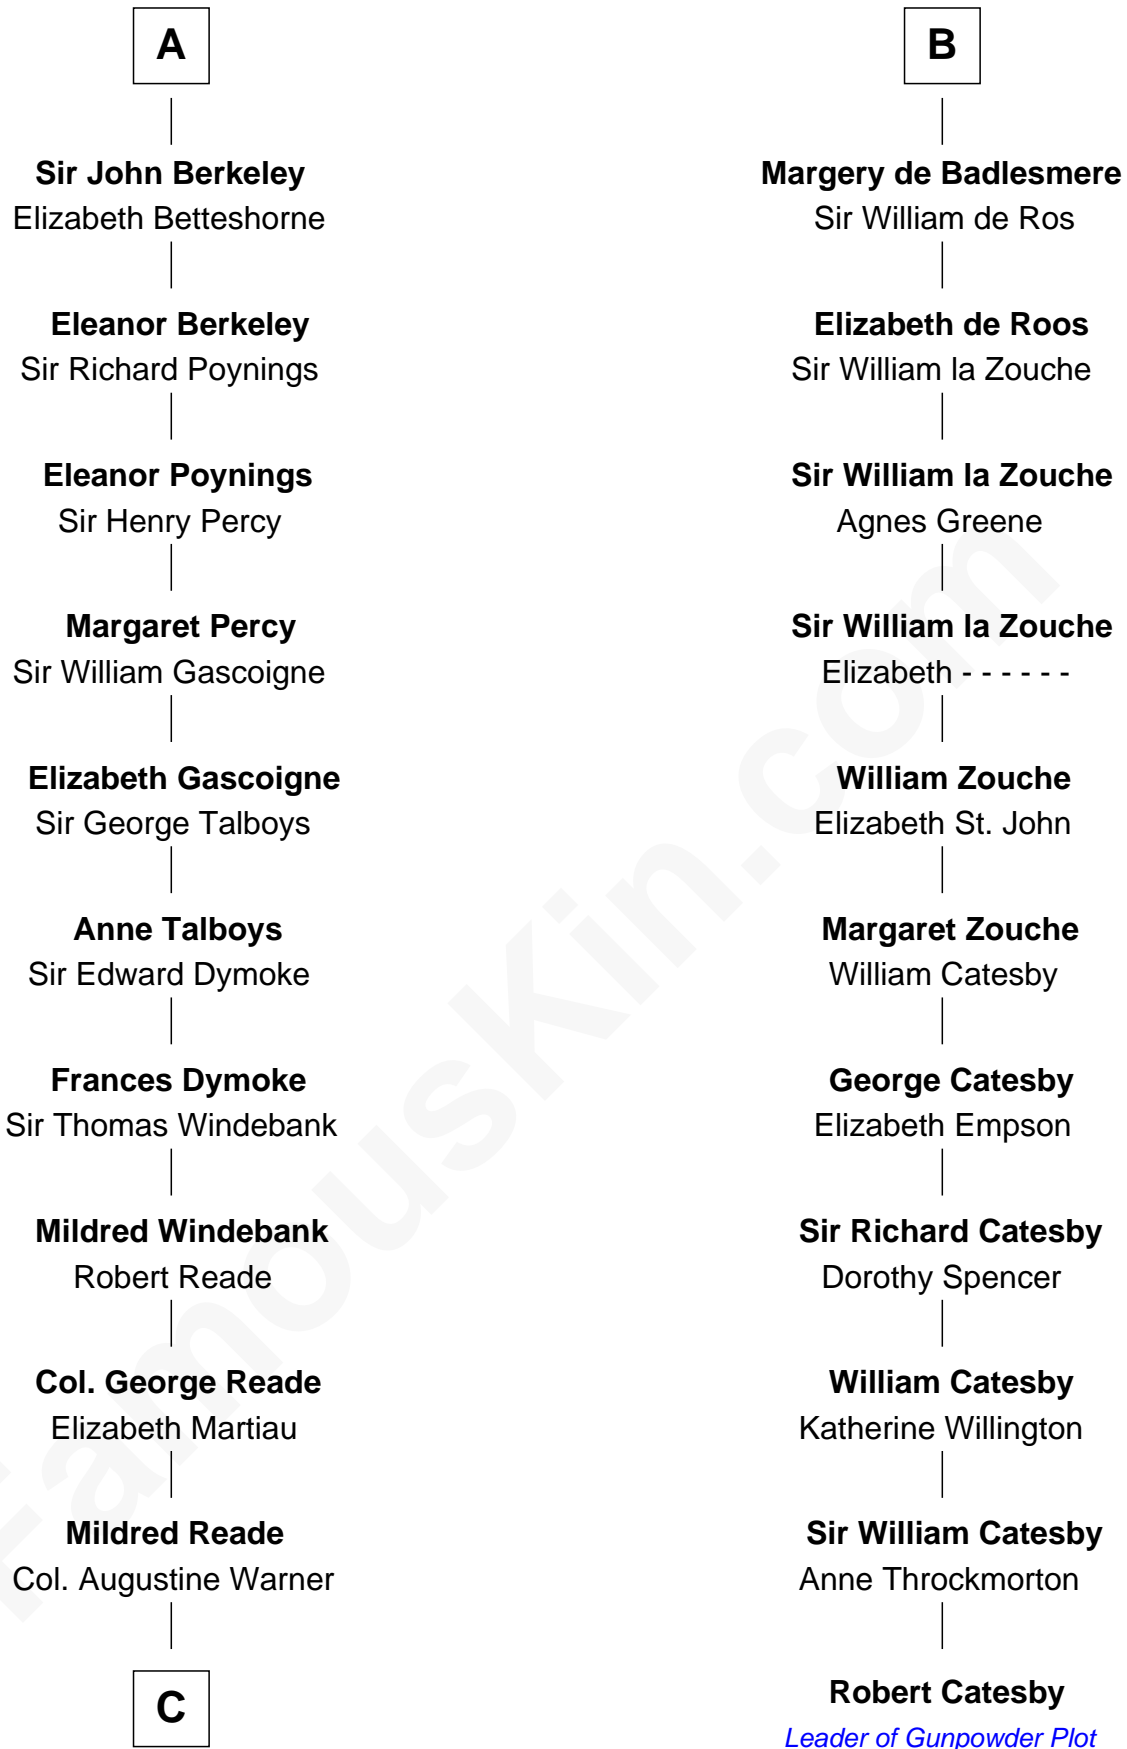

# FamousKin.com Relationship Chart of

**Meriwether Lewis**

*Lewis and Clark Expedition*

17th cousin 3 times removed of

**Robert Catesby**

*Leader of Gunpowder Plot*

**Ranulf III le Meschin**

Lucy of Bolingbroke

Richard Fitzgilbert de Clare

**Roger de Clare**

Maud de St. Hilary

**Sir Richard de Clare**

Amice of Gloucester

**Sir Gilbert de Clare**

Isabel Marshal

**Sir Richard de Clare**

Maud de Lacy

**Thomas de Clare**

Juliana FitzMaurice

**Margaret de Clare**

Bartholomew de Badlesmere

**B**

**C**

—  
**Elizabeth Warner**

Col. John Lewis

—  
**Col. Robert Lewis**

Jane Meriwether

—  
**William Lewis**

Lucy Meriwether

—  
**Meriwether Lewis**

*Lewis and Clark Expedition*

FamousKin.com