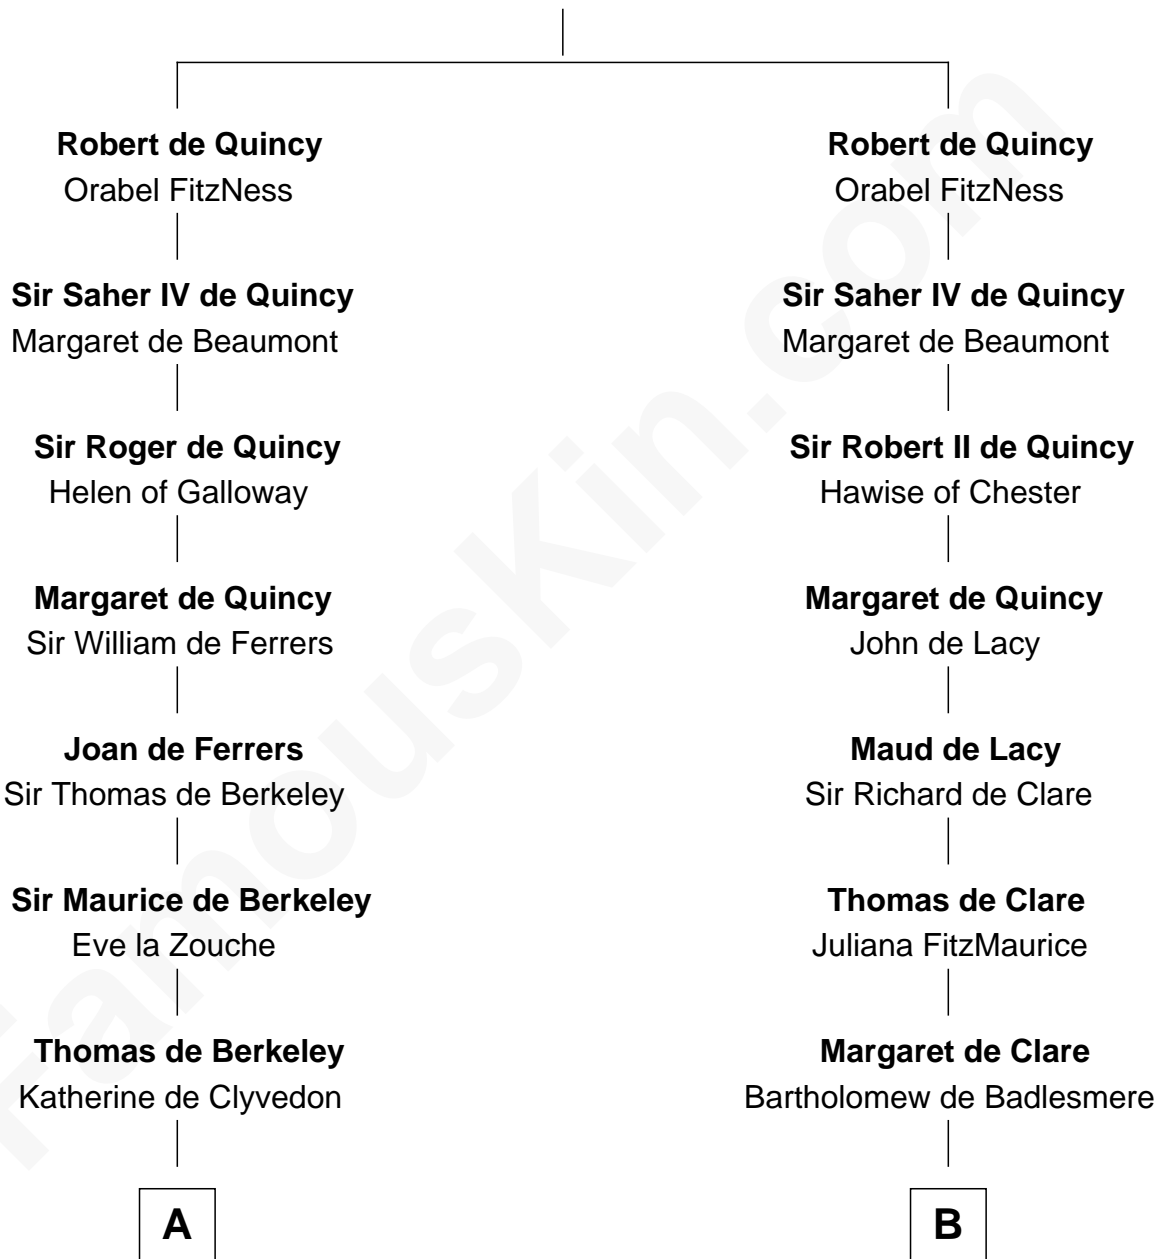

# FamousKin.com Relationship Chart of

**Meriwether Lewis**

*Lewis and Clark Expedition*

17th cousin 3 times removed of

**Robert Catesby**

*Leader of Gunpowder Plot*

**Saher I de Quincy**

Maud de St. Liz

**C**

—  
**Elizabeth Warner**

Col. John Lewis

—  
**Col. Robert Lewis**

Jane Meriwether

—  
**William Lewis**

Lucy Meriwether

—  
**Meriwether Lewis**

*Lewis and Clark Expedition*

FamousKin.com