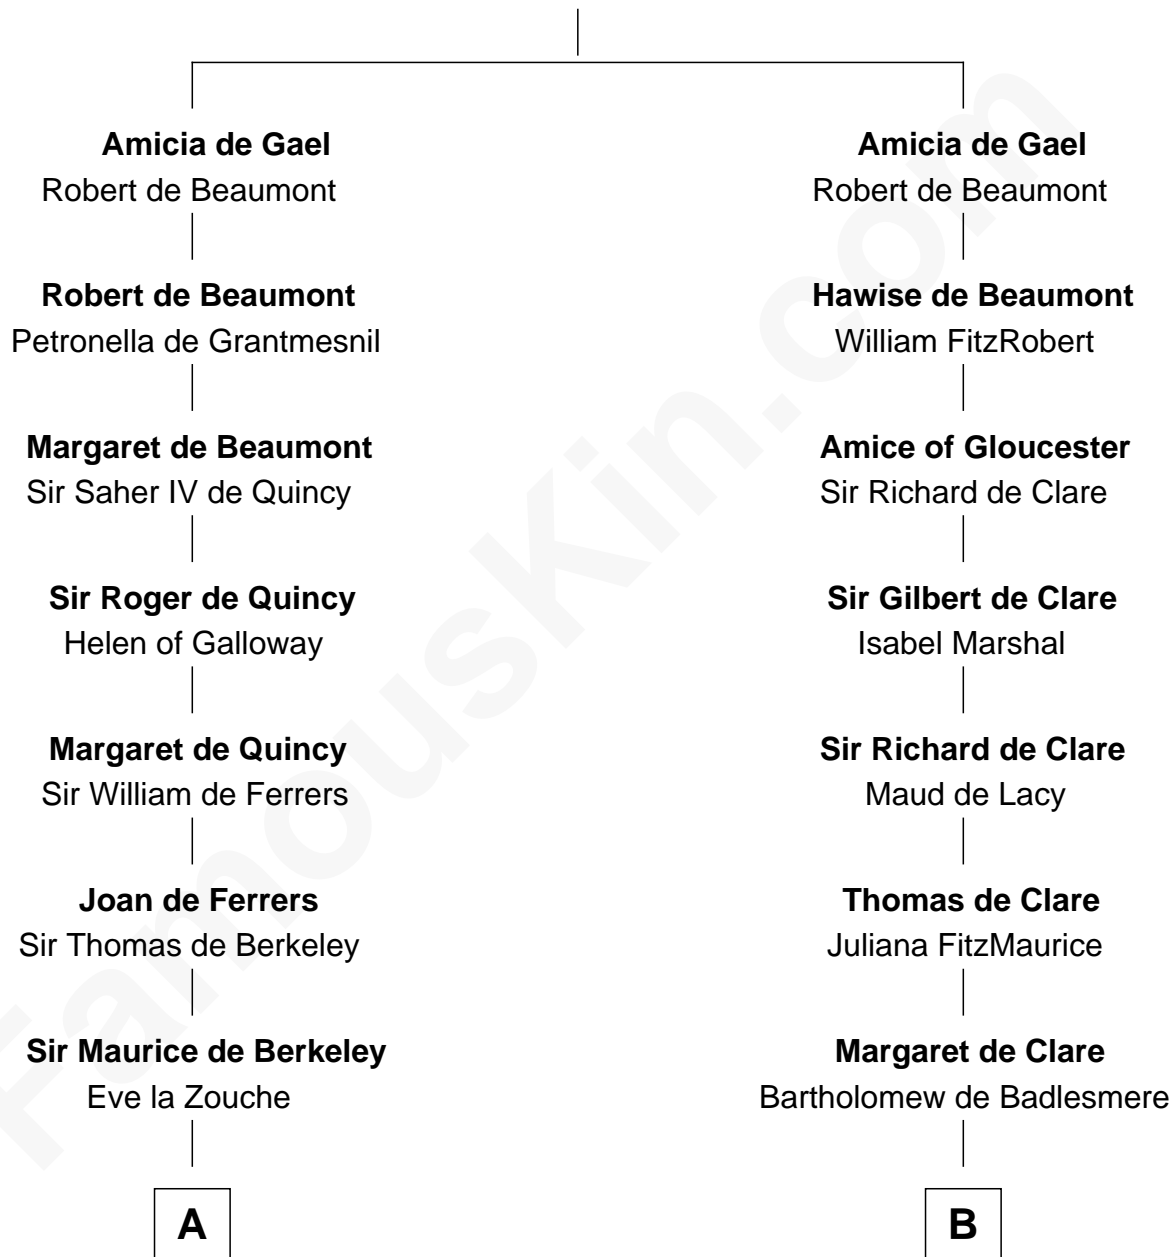

# FamousKin.com Relationship Chart of

**Meriwether Lewis**

*Lewis and Clark Expedition*

17th cousin 4 times removed of

**Robert Catesby**

*Leader of Gunpowder Plot*

Ralph de Gael

**C**

—  
**Mildred Reade**  
Col. Augustine Warner

—  
**Elizabeth Warner**  
Col. John Lewis

—  
**Col. Robert Lewis**  
Jane Meriwether

—  
**William Lewis**  
Lucy Meriwether

—  
**Meriwether Lewis**  
*Lewis and Clark Expedition*