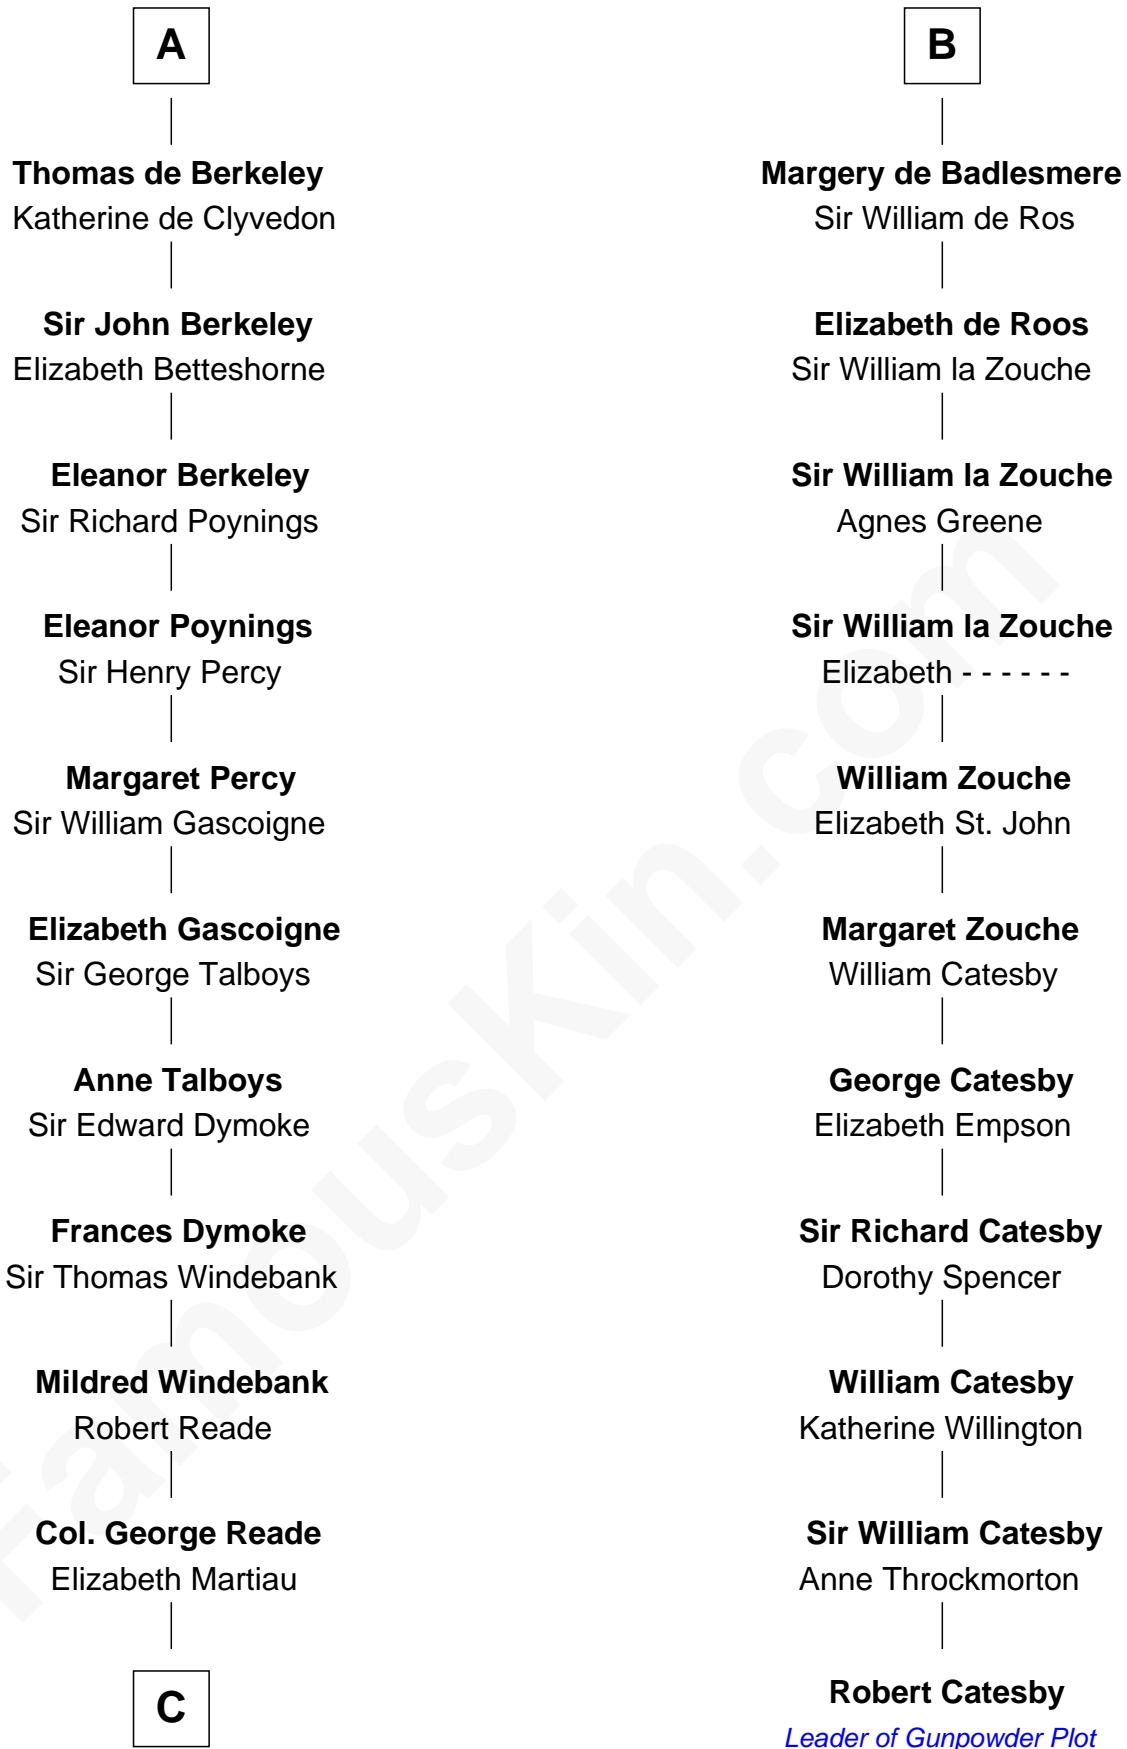

# FamousKin.com Relationship Chart of

**Meriwether Lewis**

*Lewis and Clark Expedition*

17th cousin 4 times removed of

**Robert Catesby**

*Leader of Gunpowder Plot*

Ralph de Gael

**C**

—  
**Mildred Reade**  
Col. Augustine Warner

—  
**Elizabeth Warner**  
Col. John Lewis

—  
**Col. Robert Lewis**  
Jane Meriwether

—  
**William Lewis**  
Lucy Meriwether

—  
**Meriwether Lewis**  
*Lewis and Clark Expedition*