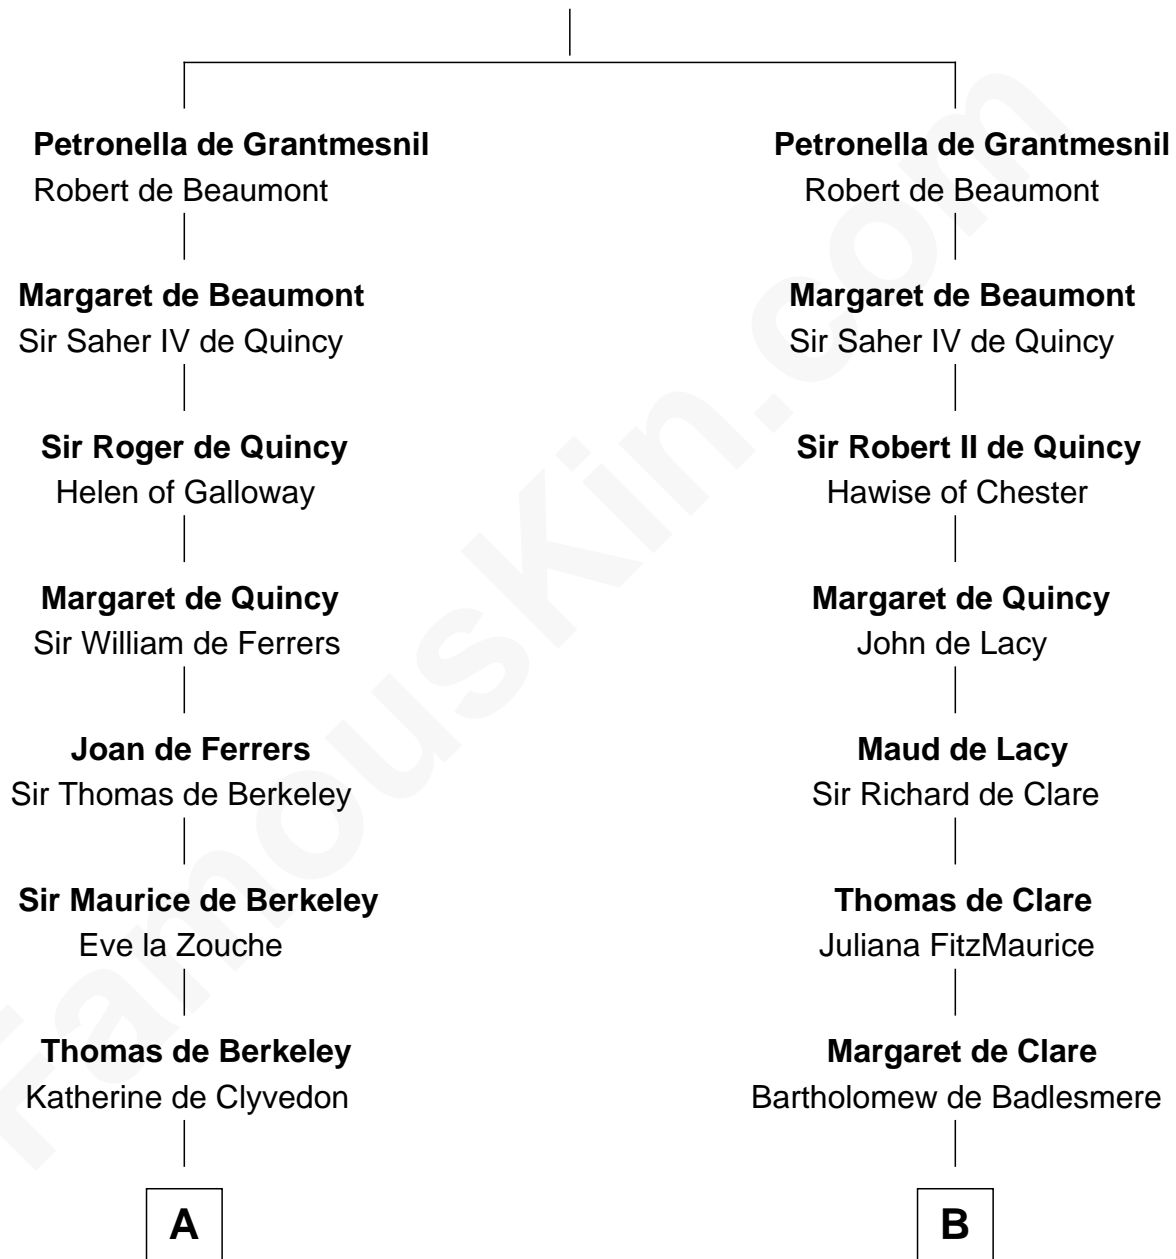

FamousKin.com Relationship Chart of

Meriwether Lewis

Lewis and Clark Expedition

17th cousin 3 times removed of

Robert Catesby

Leader of Gunpowder Plot

Hugh de Grantmesnil

C

—
Elizabeth Warner

Col. John Lewis

—
Col. Robert Lewis

Jane Meriwether

—
William Lewis

Lucy Meriwether

—
Meriwether Lewis

Lewis and Clark Expedition