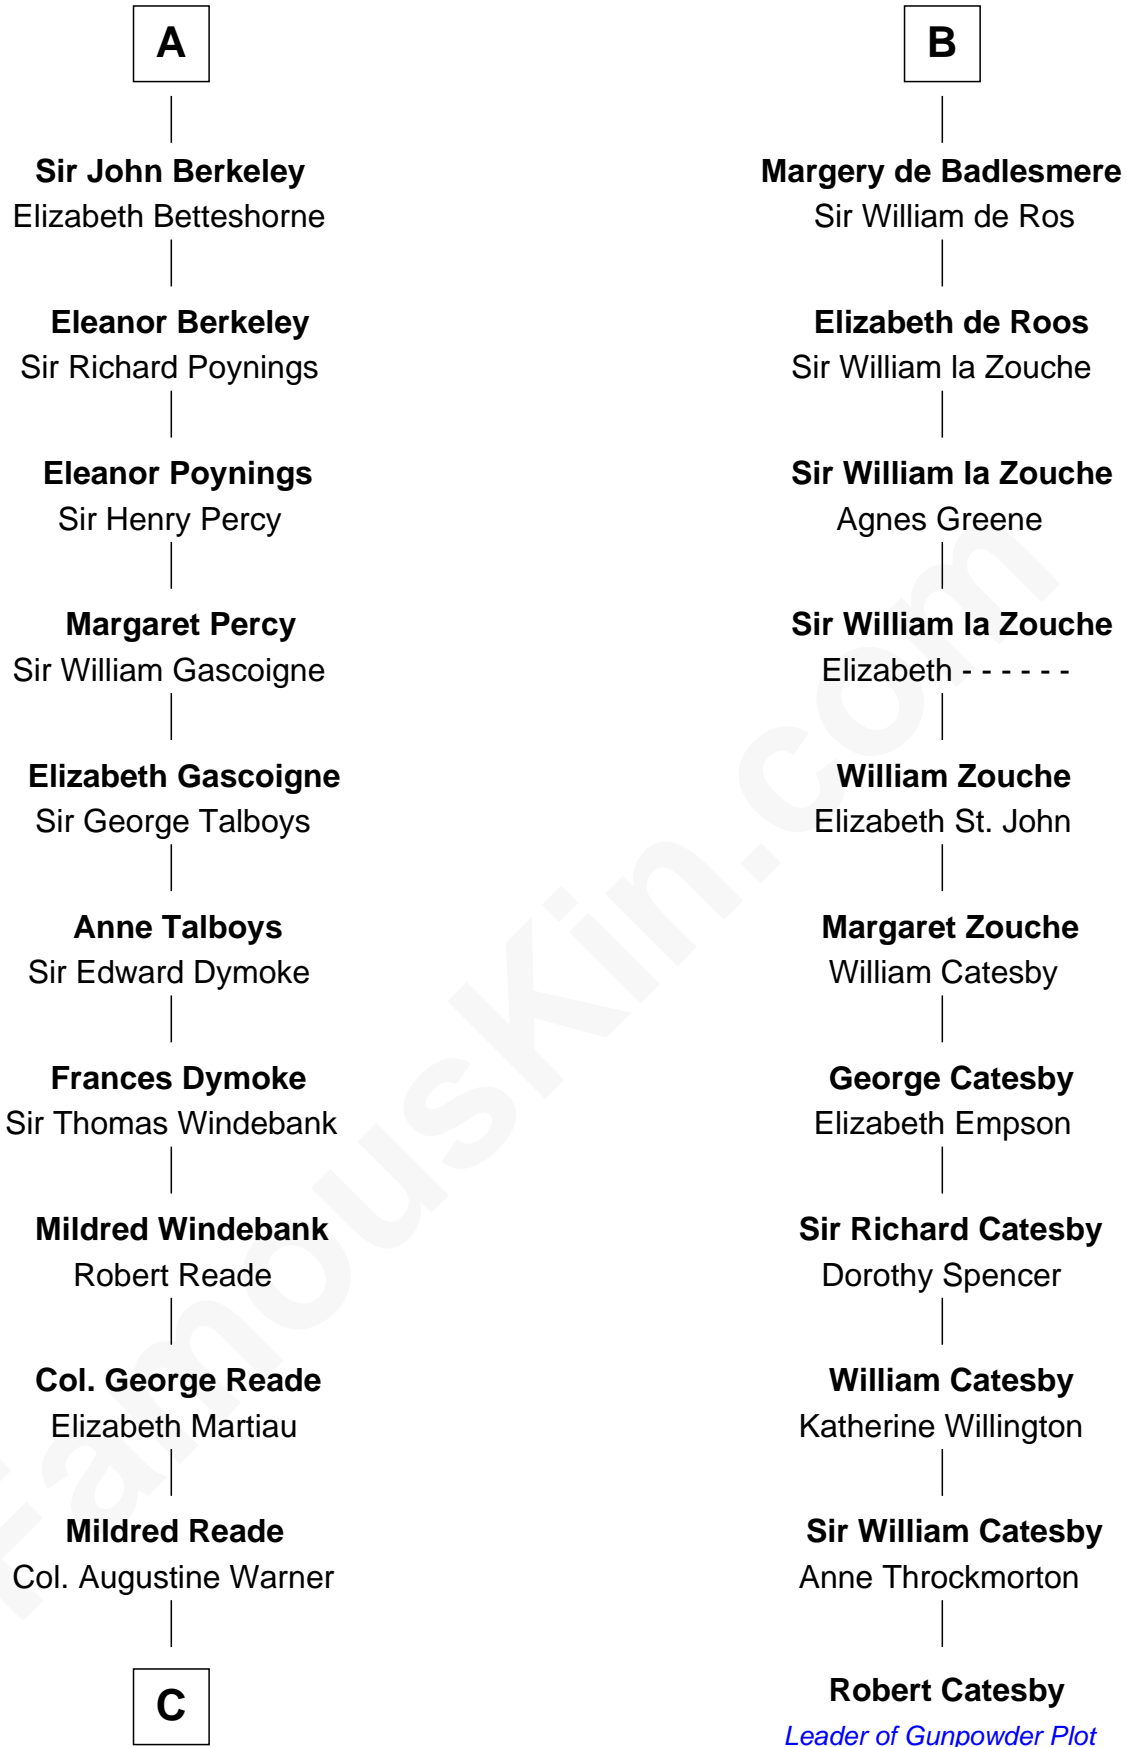

FamousKin.com Relationship Chart of

Meriwether Lewis

Lewis and Clark Expedition

17th cousin 3 times removed of

Robert Catesby

Leader of Gunpowder Plot

Hugh de Grantmesnil

C

—
Elizabeth Warner

Col. John Lewis

—
Col. Robert Lewis

Jane Meriwether

—
William Lewis

Lucy Meriwether

—
Meriwether Lewis

Lewis and Clark Expedition