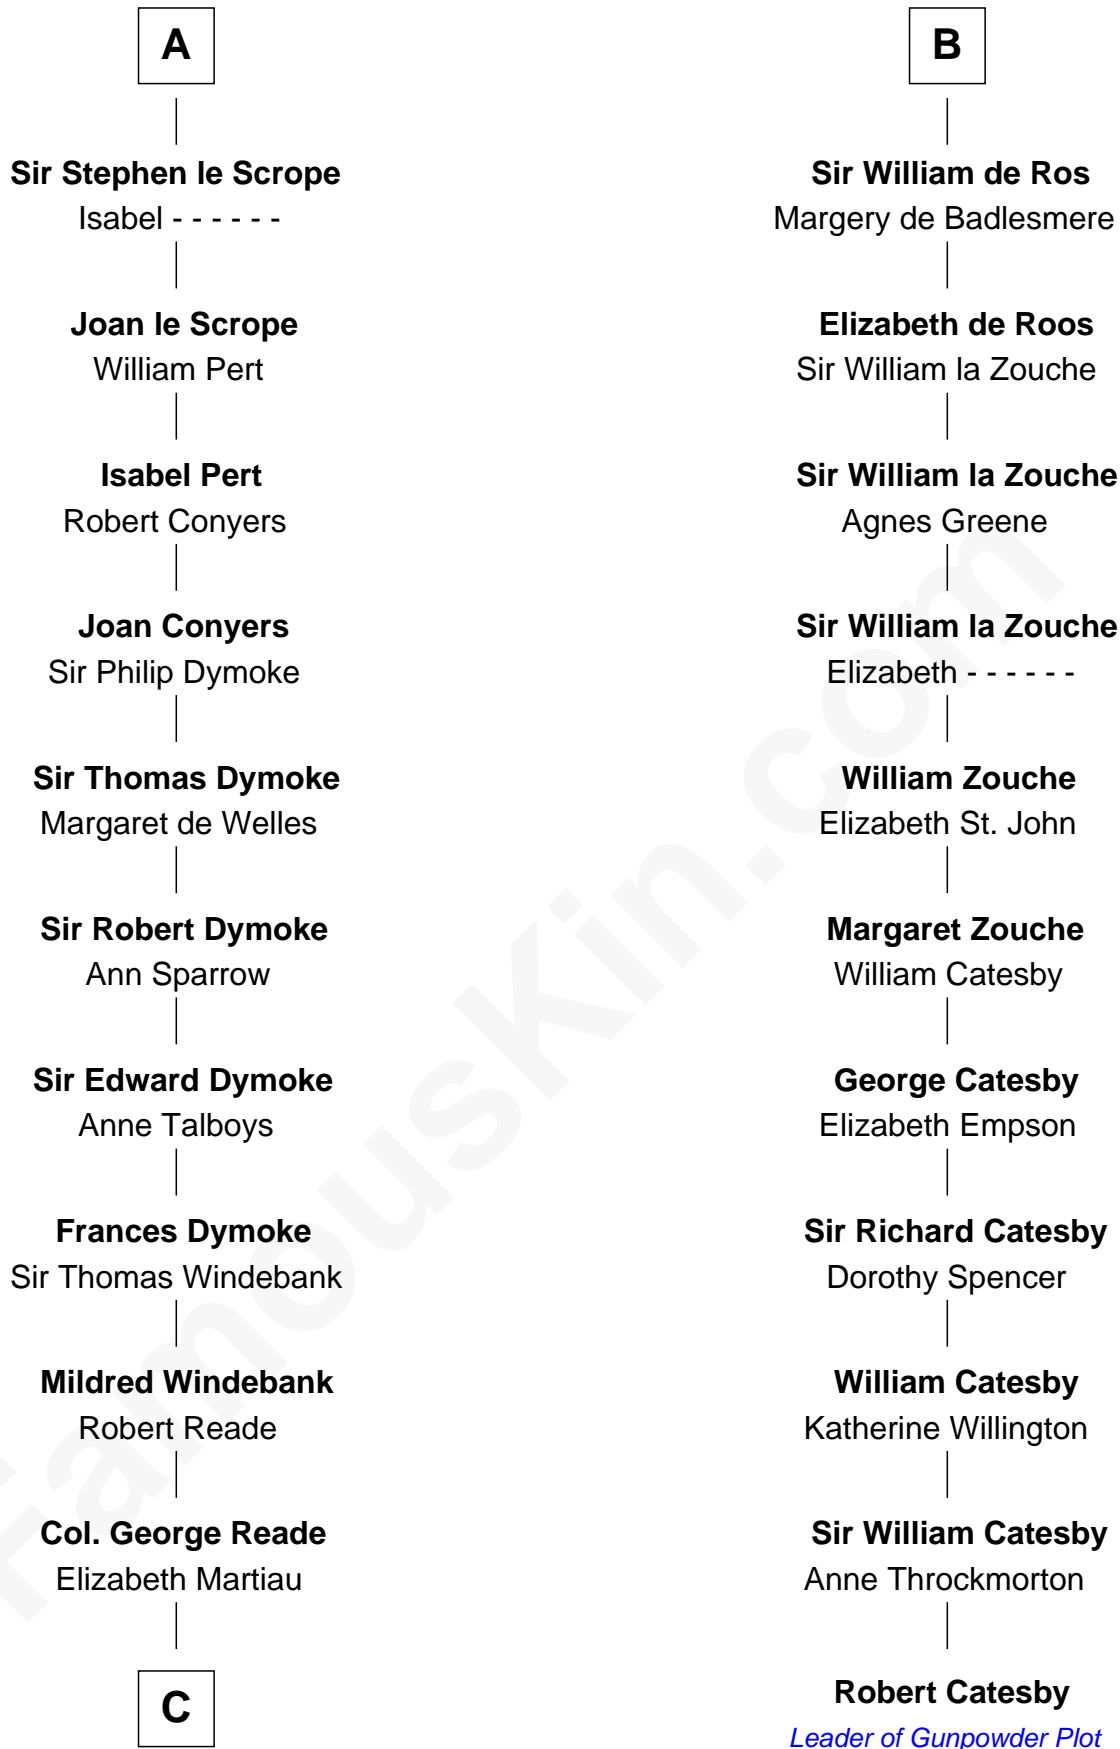

FamousKin.com Relationship Chart of

Meriwether Lewis

Lewis and Clark Expedition

17th cousin 4 times removed of

Robert Catesby

Leader of Gunpowder Plot

C

—
Mildred Reade
Col. Augustine Warner

—
Elizabeth Warner
Col. John Lewis

—
Col. Robert Lewis
Jane Meriwether

—
William Lewis
Lucy Meriwether

—
Meriwether Lewis
Lewis and Clark Expedition

FamousKin.com