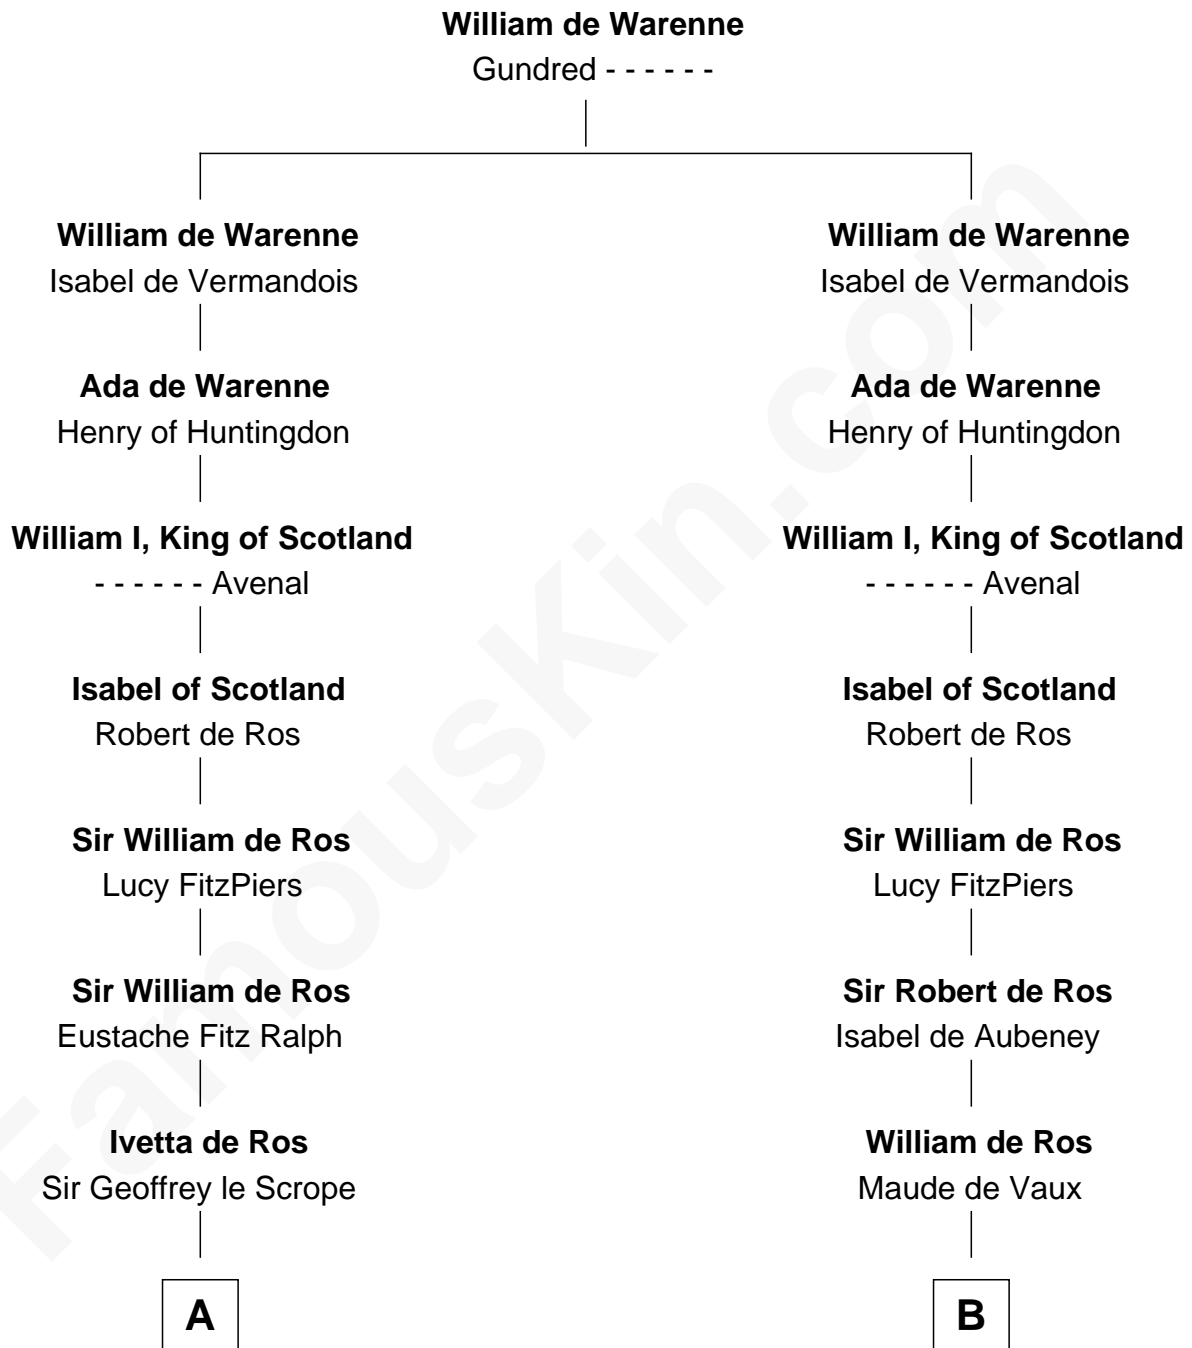

FamousKin.com Relationship Chart of

Meriwether Lewis

Lewis and Clark Expedition

17th cousin 4 times removed of

Robert Catesby

Leader of Gunpowder Plot

C

—
Mildred Reade
Col. Augustine Warner

—
Elizabeth Warner
Col. John Lewis

—
Col. Robert Lewis
Jane Meriwether

—
William Lewis
Lucy Meriwether

—
Meriwether Lewis
Lewis and Clark Expedition

FamousKin.com