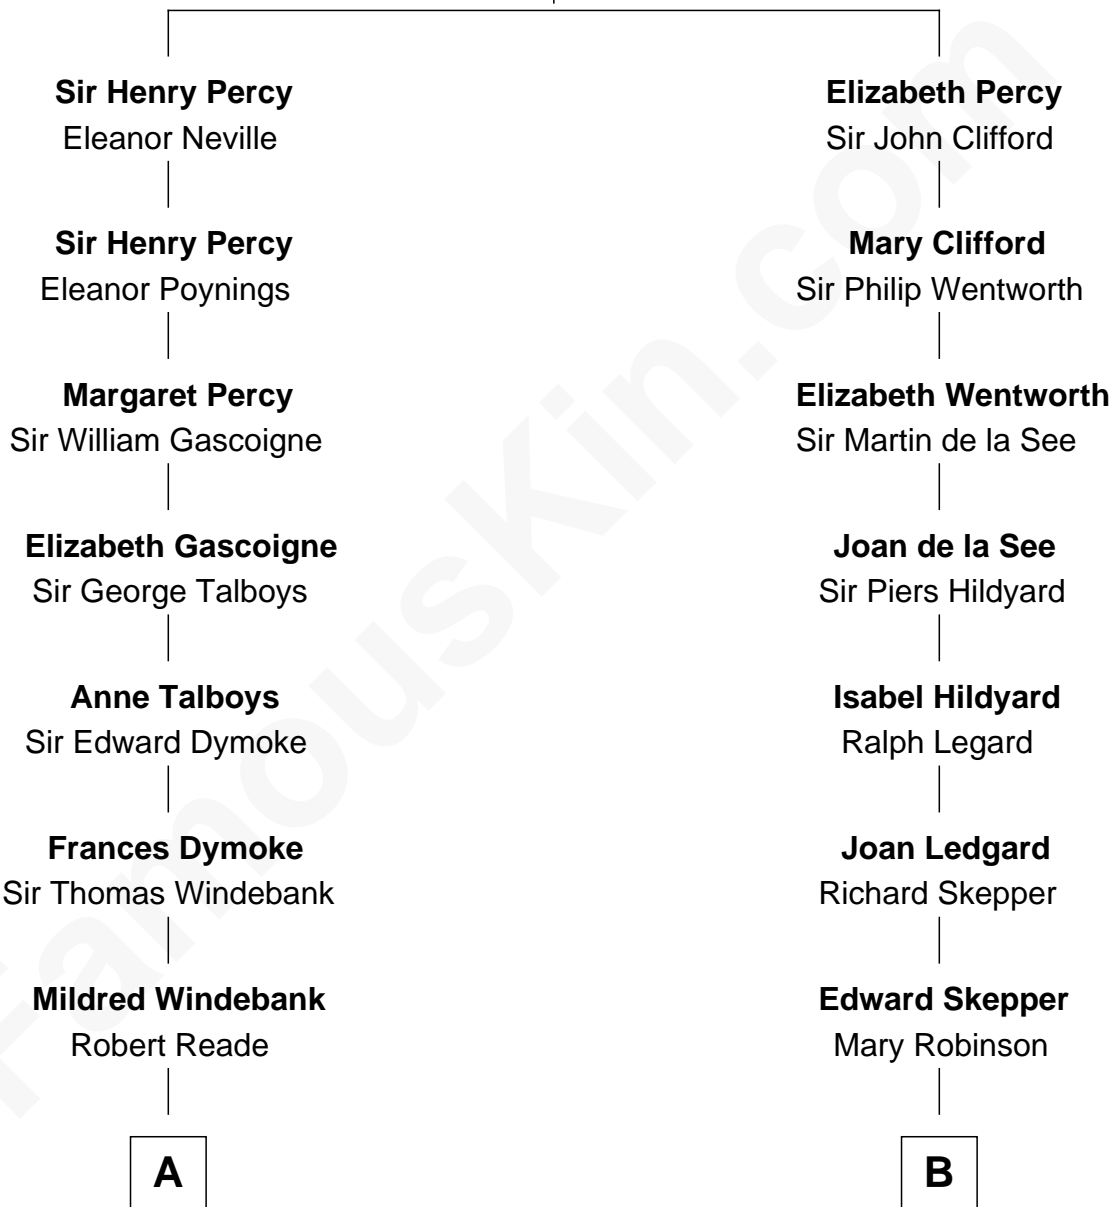

FamousKin.com

Relationship Chart of

Meriwether Lewis

Lewis and Clark Expedition

12th cousin 7 times removed of

Meghan Markle

Duchess of Sussex, TV Actress

Sir Henry Percy
Elizabeth Mortimer

C

Doris Mary Rita Sanders

Gordon Arnold Markle

Thomas Wayne Markle

Doria Loyce Ragland

Meghan Markle

Duchess of Sussex, TV Actress

FamousKin.com