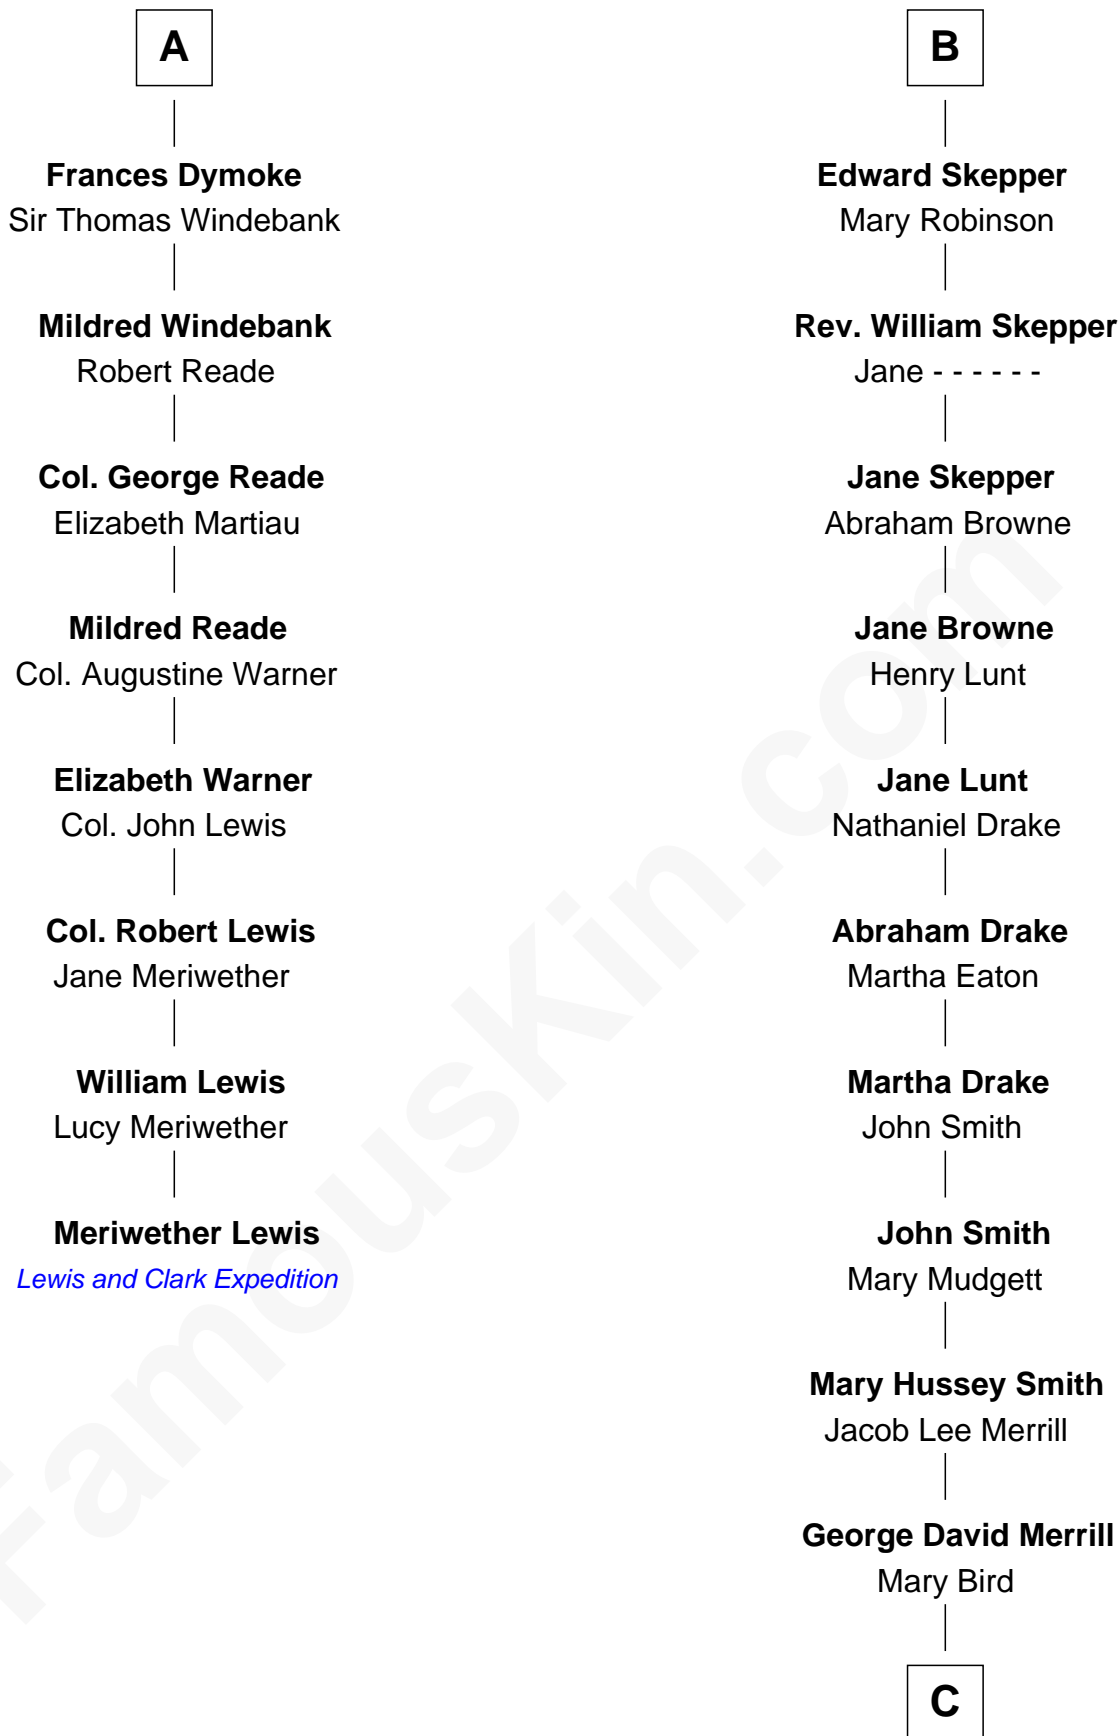

FamousKin.com Relationship Chart of

Meriwether Lewis

Lewis and Clark Expedition

14th cousin 6 times removed of

Meghan Markle

Duchess of Sussex, TV Actress

Sir Hugh de Stafford
Philippa de Beauchamp

Margaret de Stafford

Isabel de la Pole

Thomas Morley

Anne Morley

Sir John Hastings

Elizabeth Hastings

Sir Robert Hildyard

Sir Piers Hildyard

Joan de la See

Isabel Hildyard

Ralph Legard

Joan Ledgard

Richard Skepper

B

C

Gertrude May Merrill

Fred George Sanders