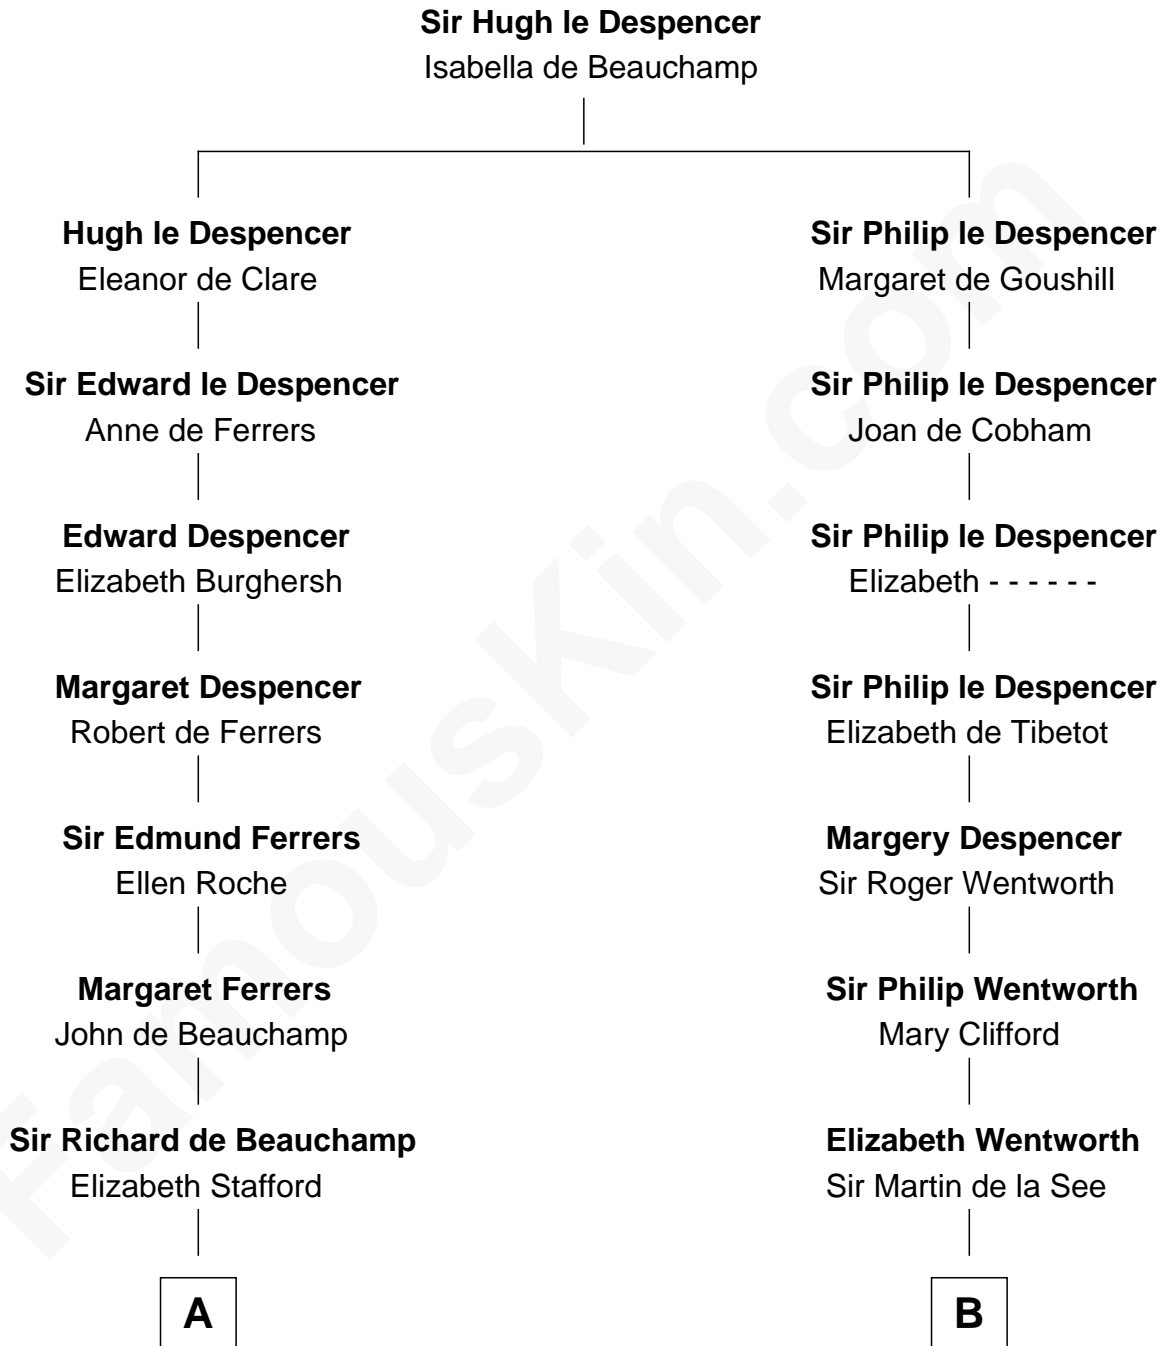

FamousKin.com Relationship Chart of

Meriwether Lewis

Lewis and Clark Expedition

18th cousin 3 times removed of

Harper Lee

Author of To Kill a Mockingbird

C

Lucy Meriwether

William Lewis

Meriwether Lewis

Lewis and Clark Expedition

D

John Farrar Finch

Frances Smith

John Robert Finch

Frances Cunningham