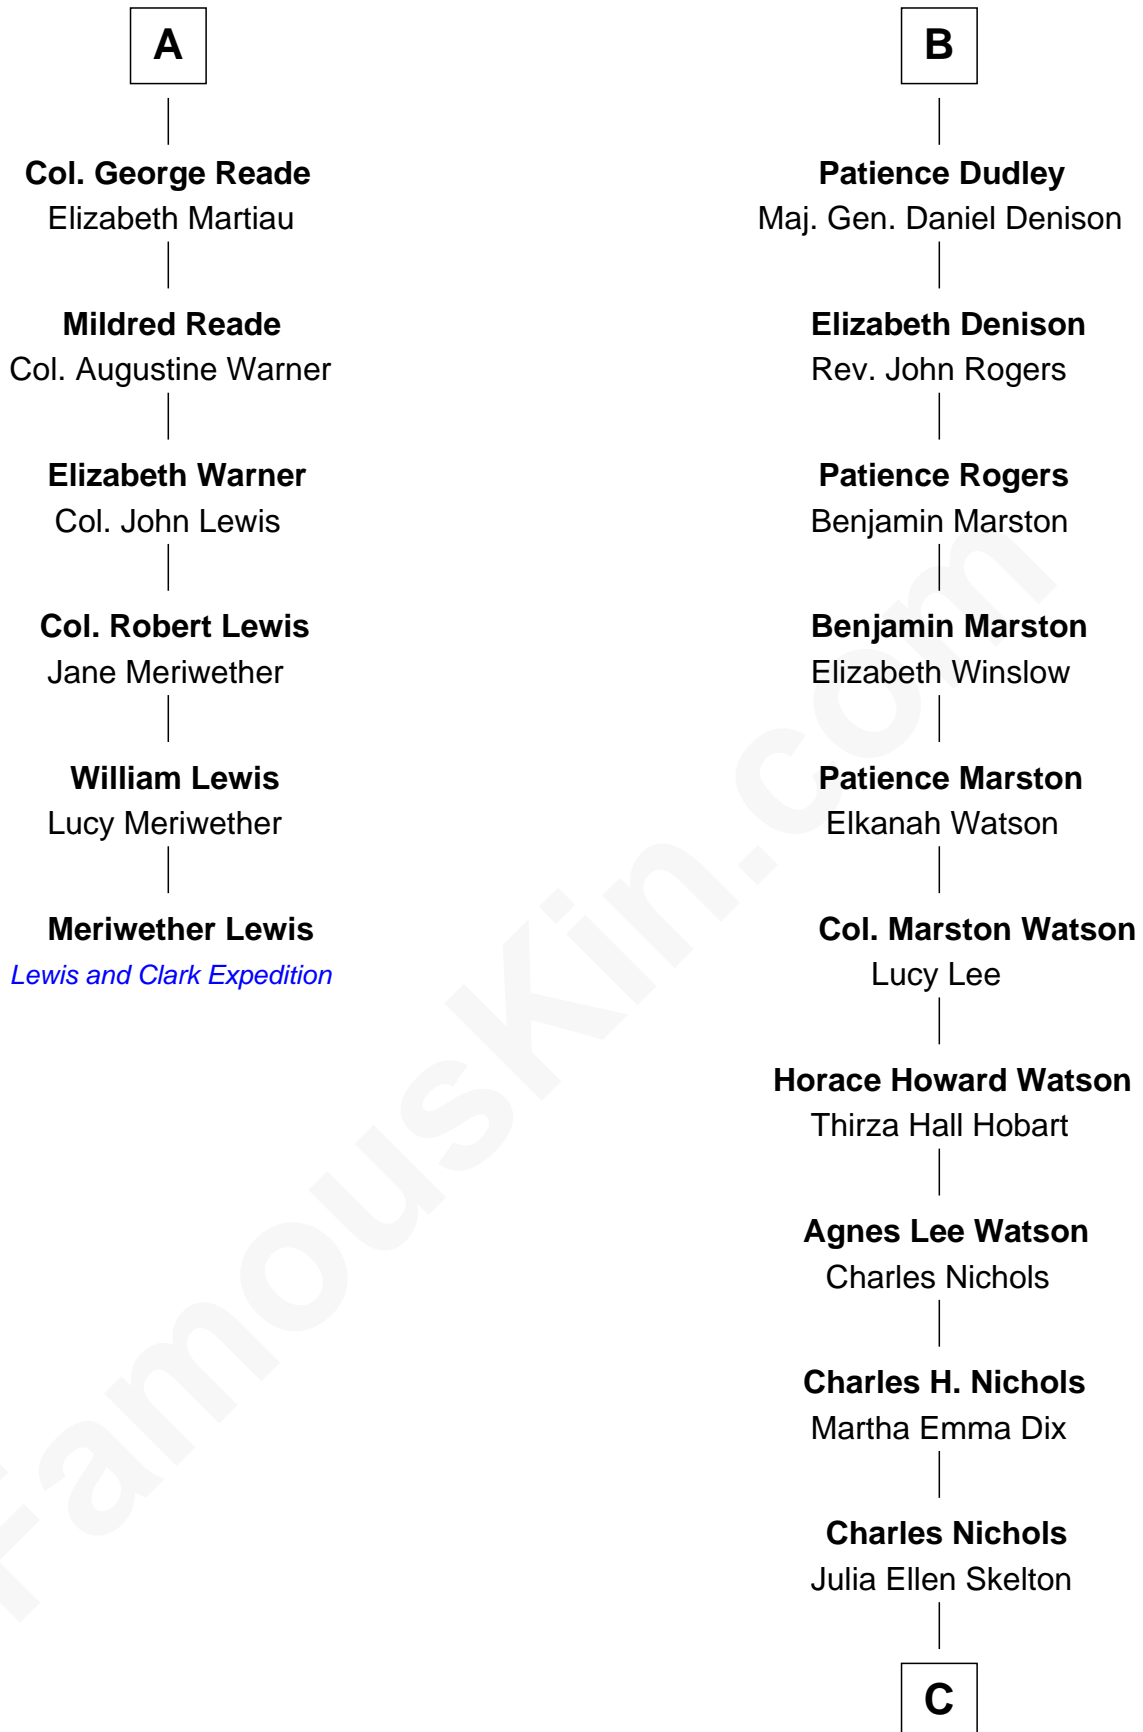

FamousKin.com Relationship Chart of

Meriwether Lewis

Lewis and Clark Expedition

12th cousin 7 times removed of

John Cena

Movie Actor and WWE Pro Wrestler

C

Natalie Nichols