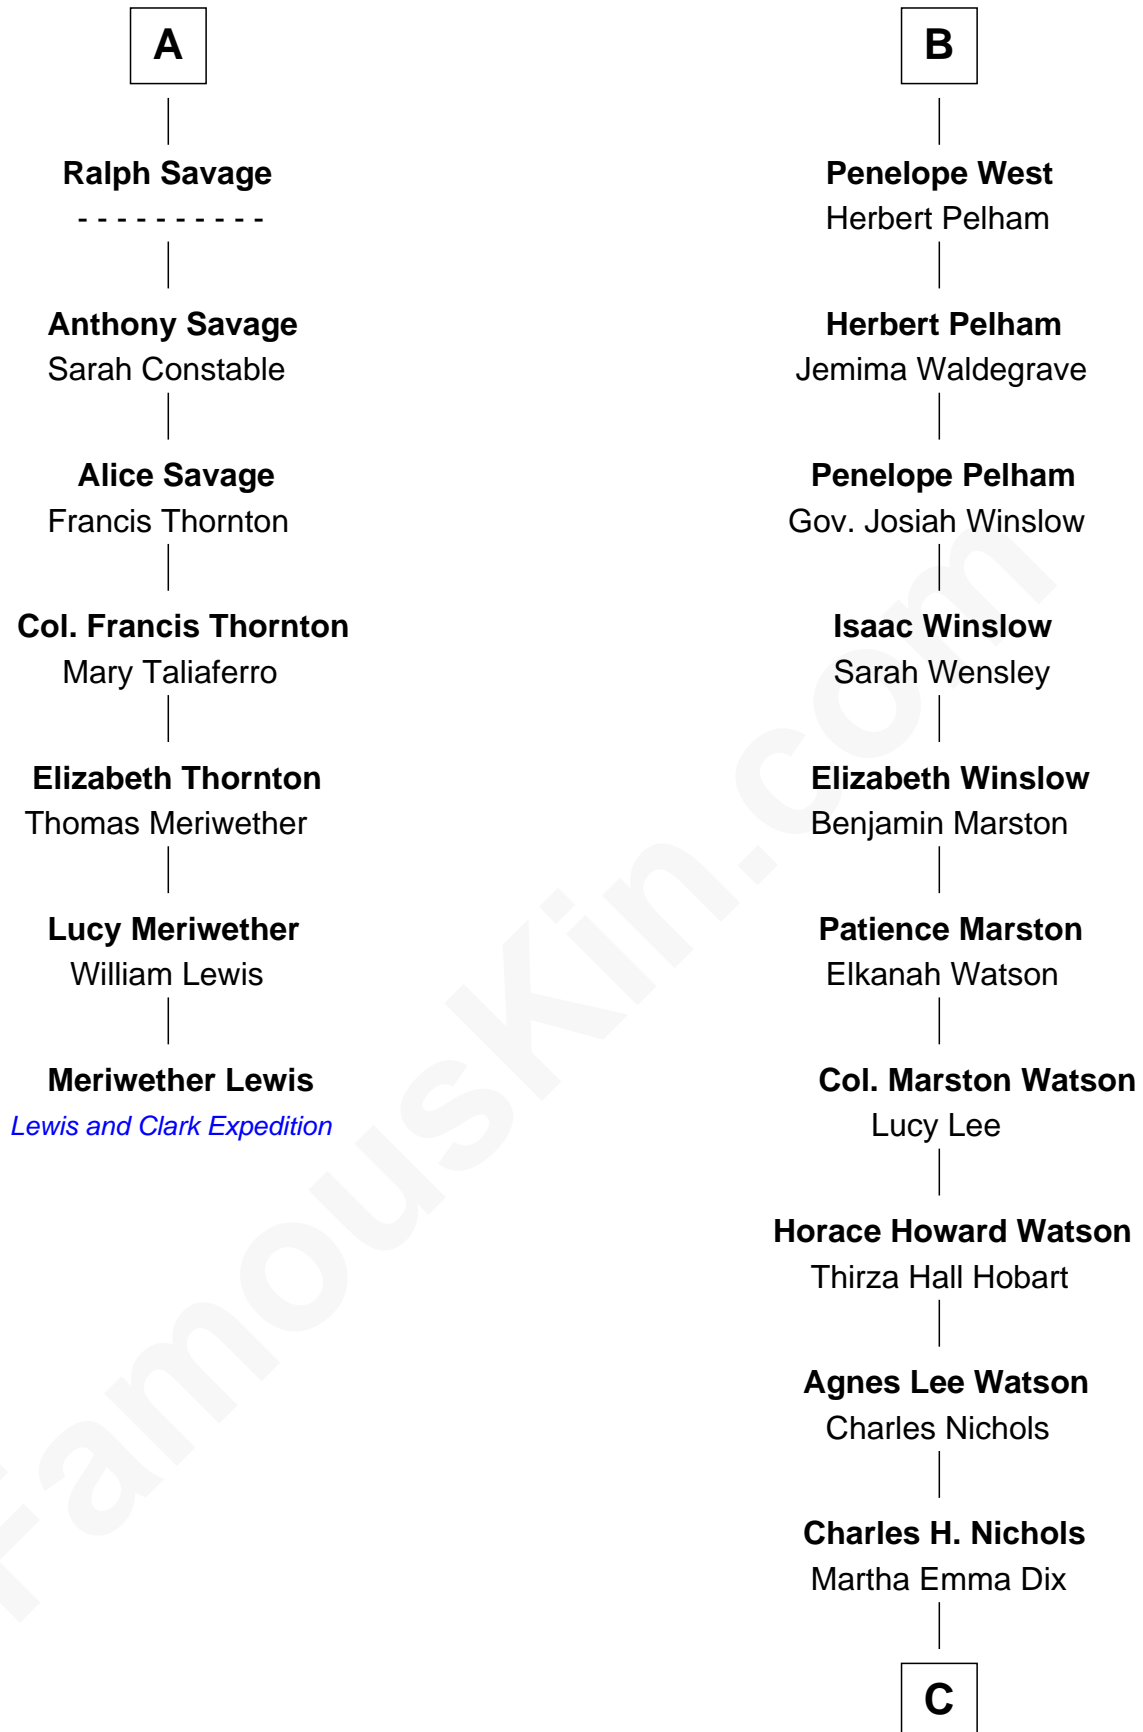

# FamousKin.com Relationship Chart of

**Meriwether Lewis**

*Lewis and Clark Expedition*

13th cousin 7 times removed of

**John Cena**

*Movie Actor and WWE Pro Wrestler*

**C**

**Charles Nichols**  
Julia Ellen Skelton

**Natalie Nichols**  
Ulysses John Lupien

**Carol Frances Lupien**  
John Joseph Cena

**John Cena**  
*Actor and Pro Wrestler*

FamousKin.com