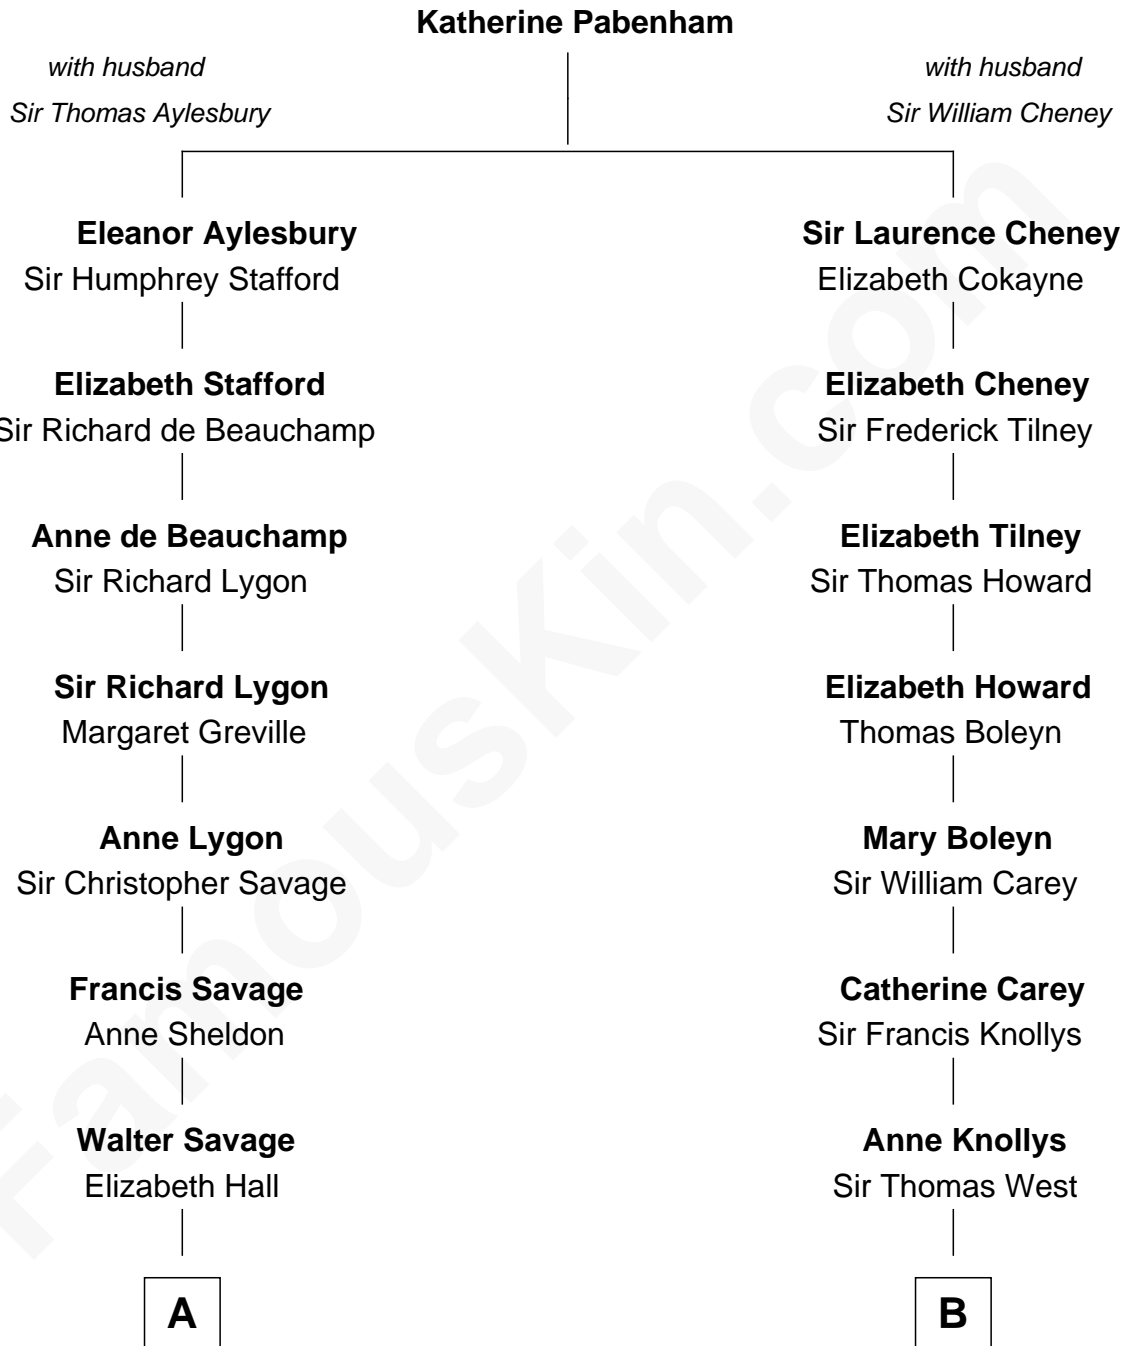

# FamousKin.com Relationship Chart of

**Meriwether Lewis**

*Lewis and Clark Expedition*

13th cousin 7 times removed of

**John Cena**

*Movie Actor and WWE Pro Wrestler*

**C**

**Charles Nichols**  
Julia Ellen Skelton

**Natalie Nichols**  
Ulysses John Lupien

**Carol Frances Lupien**  
John Joseph Cena

**John Cena**  
*Actor and Pro Wrestler*

FamousKin.com