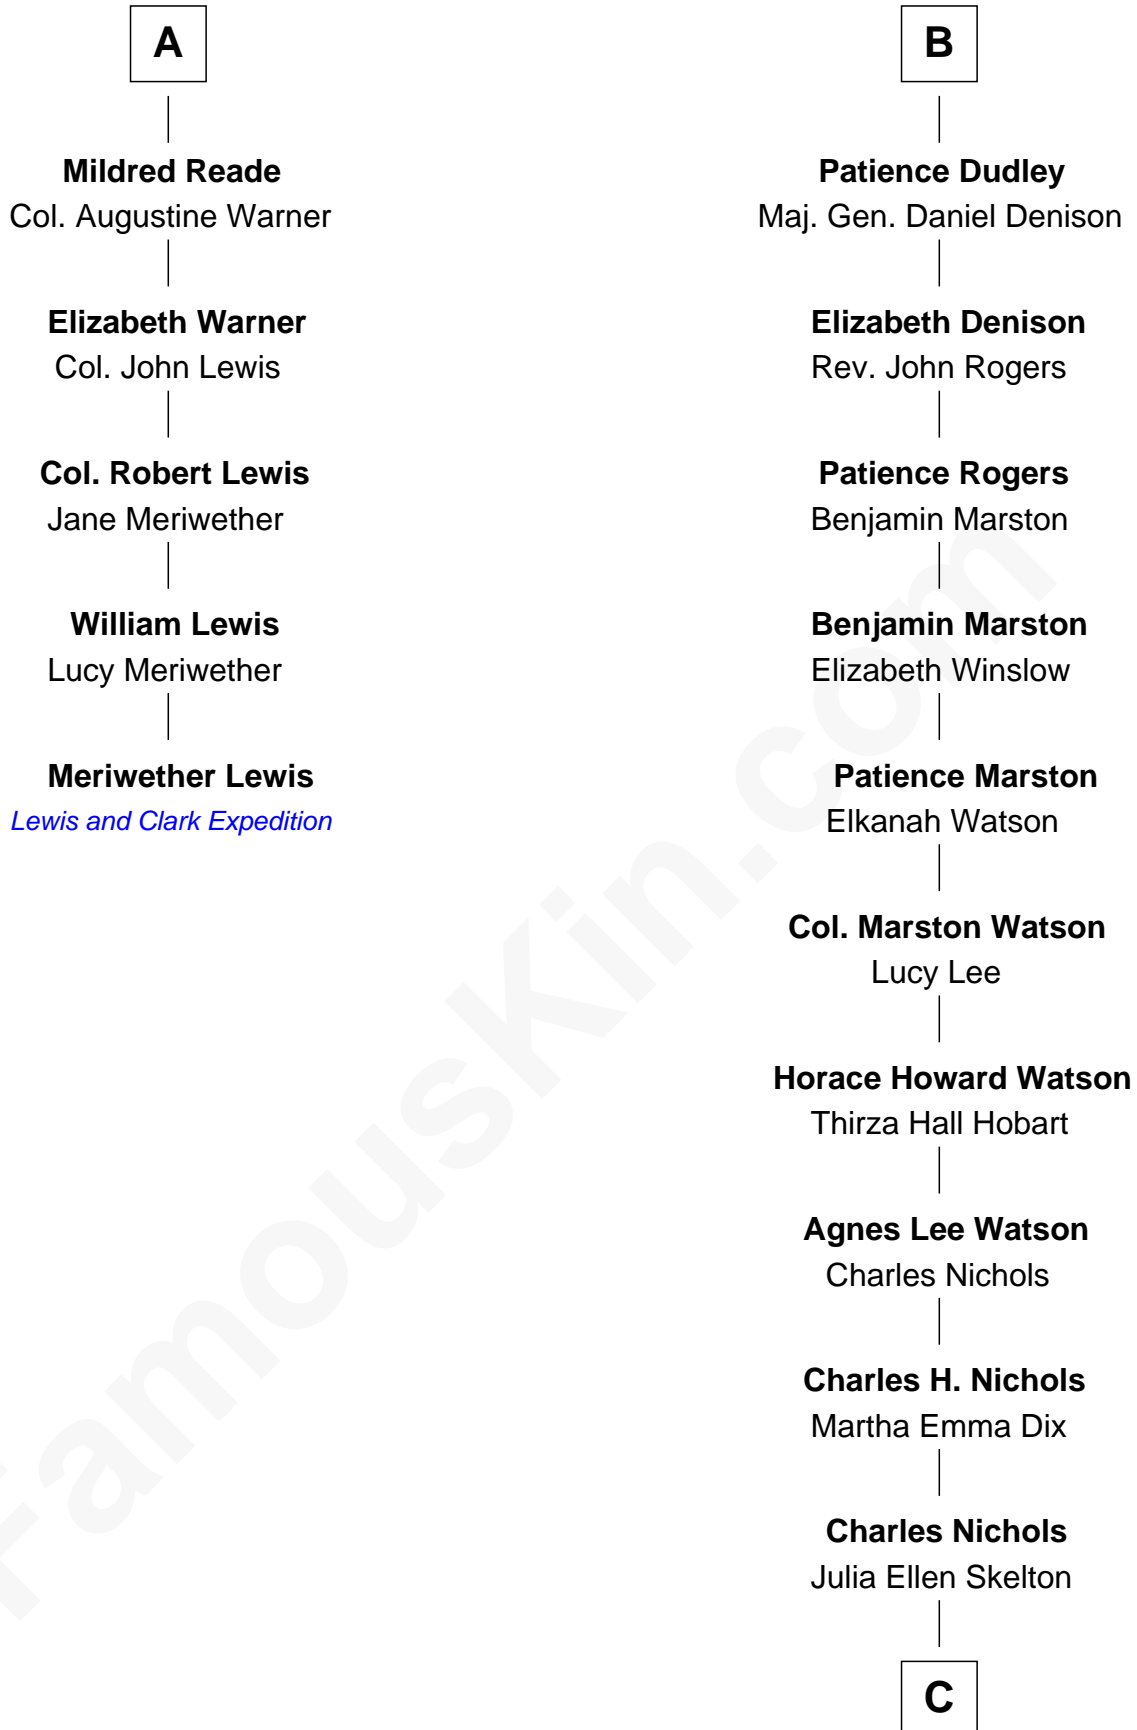

# FamousKin.com Relationship Chart of

**Meriwether Lewis**

*Lewis and Clark Expedition*

11th cousin 8 times removed of

**John Cena**

*Movie Actor and WWE Pro Wrestler*

C

**Natalie Nichols**

Ulysses John Lupien

**Carol Frances Lupien**

John Joseph Cena

**John Cena**

*Actor and Pro Wrestler*

FamousKin.com