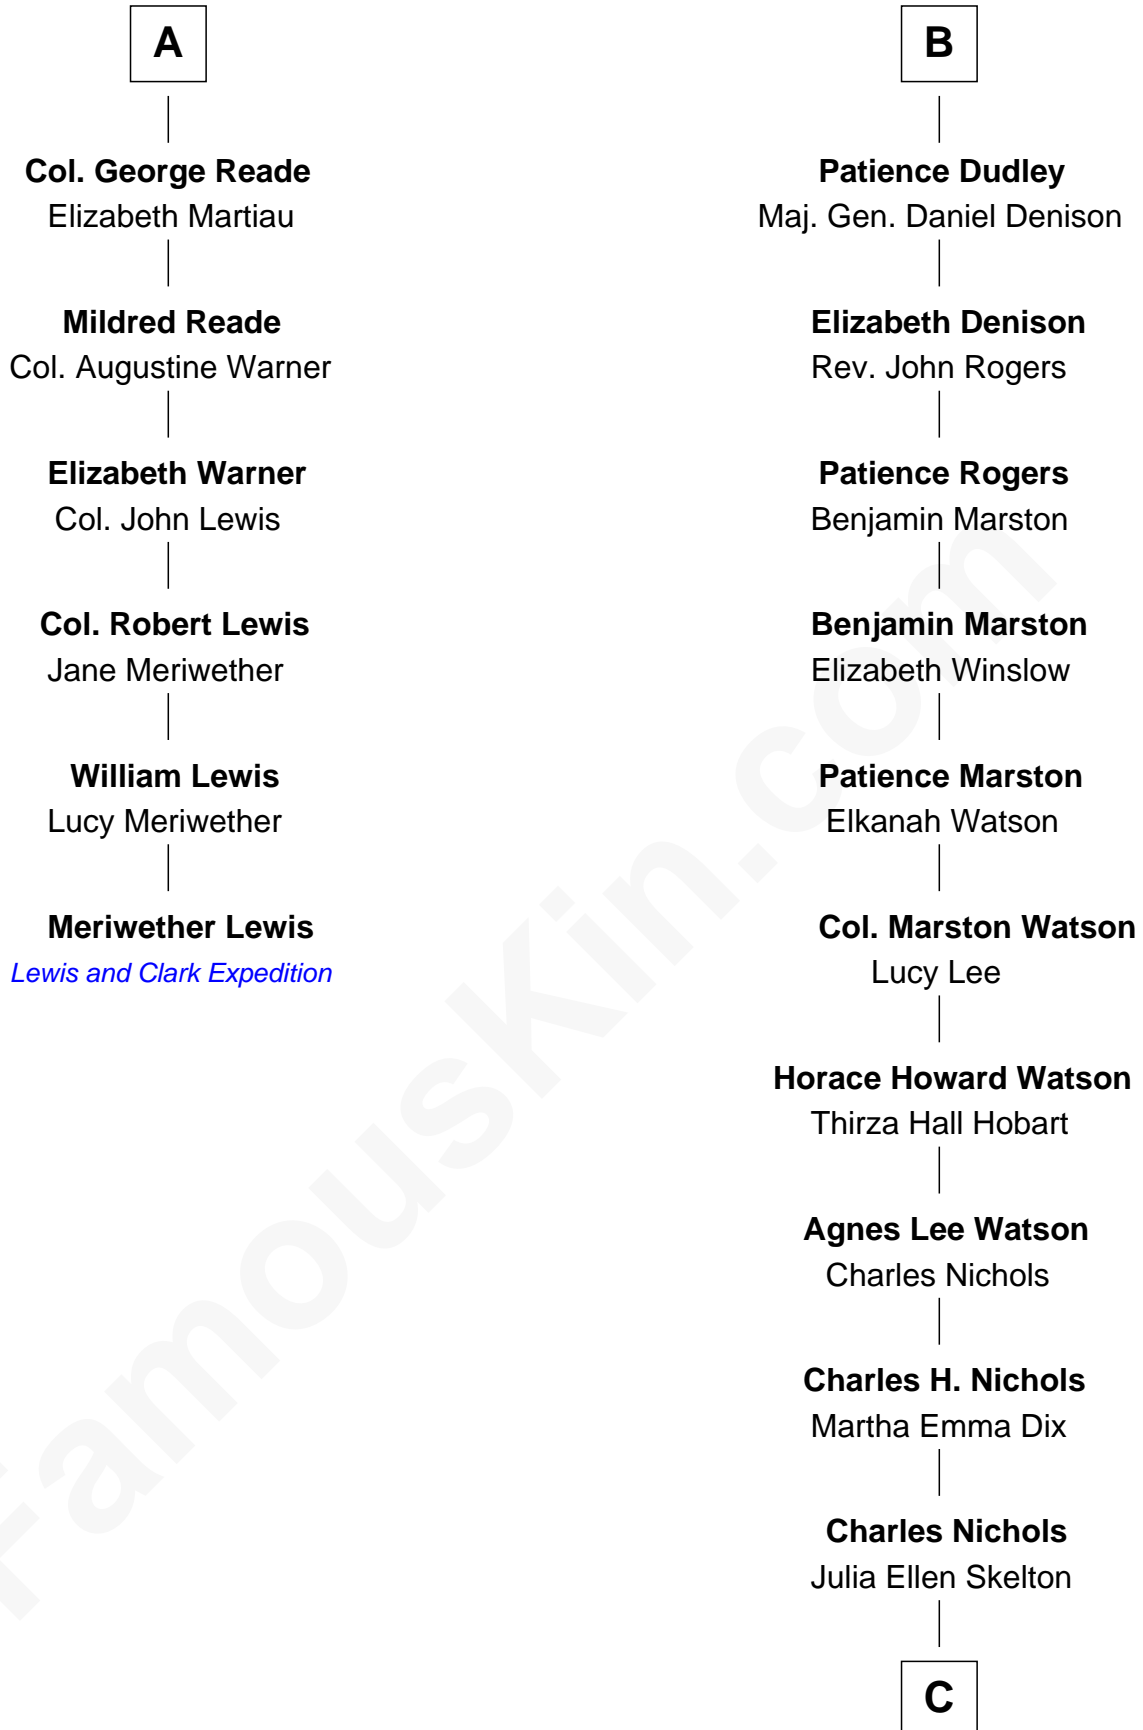

FamousKin.com Relationship Chart of

Meriwether Lewis

Lewis and Clark Expedition

12th cousin 7 times removed of

John Cena

Movie Actor and WWE Pro Wrestler

C

Natalie Nichols