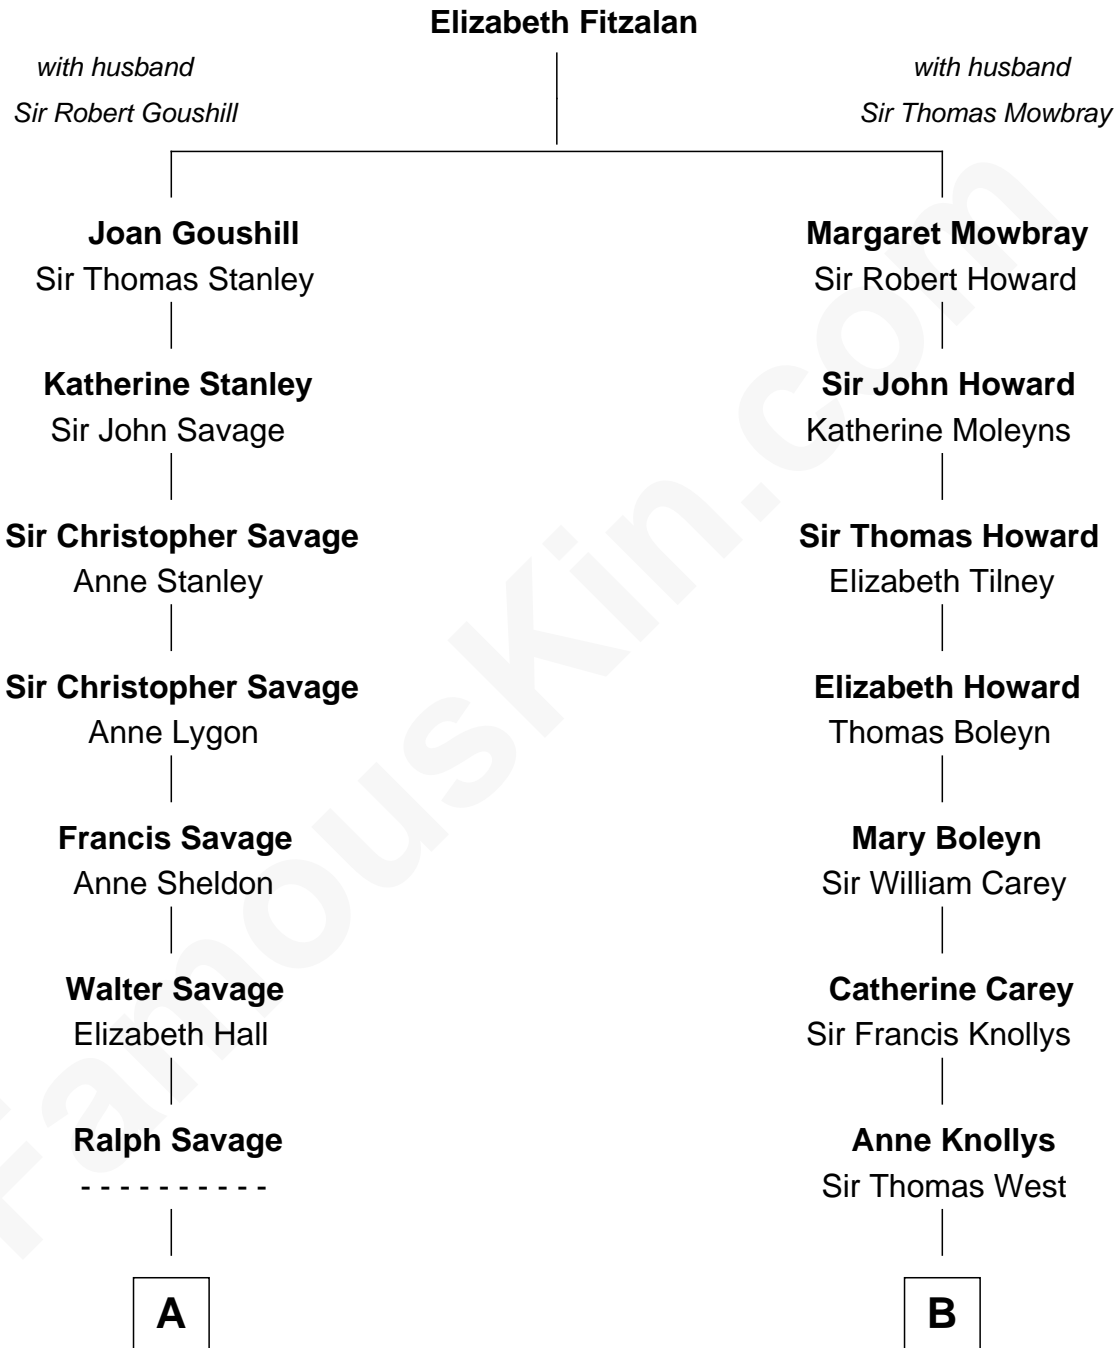

# FamousKin.com Relationship Chart of

**Meriwether Lewis**

*Lewis and Clark Expedition*

12th cousin 8 times removed of

**John Cena**

*Movie Actor and WWE Pro Wrestler*

**C**

**Charles Nichols**  
Julia Ellen Skelton

**Natalie Nichols**  
Ulysses John Lupien

**Carol Frances Lupien**  
John Joseph Cena

**John Cena**  
*Actor and Pro Wrestler*