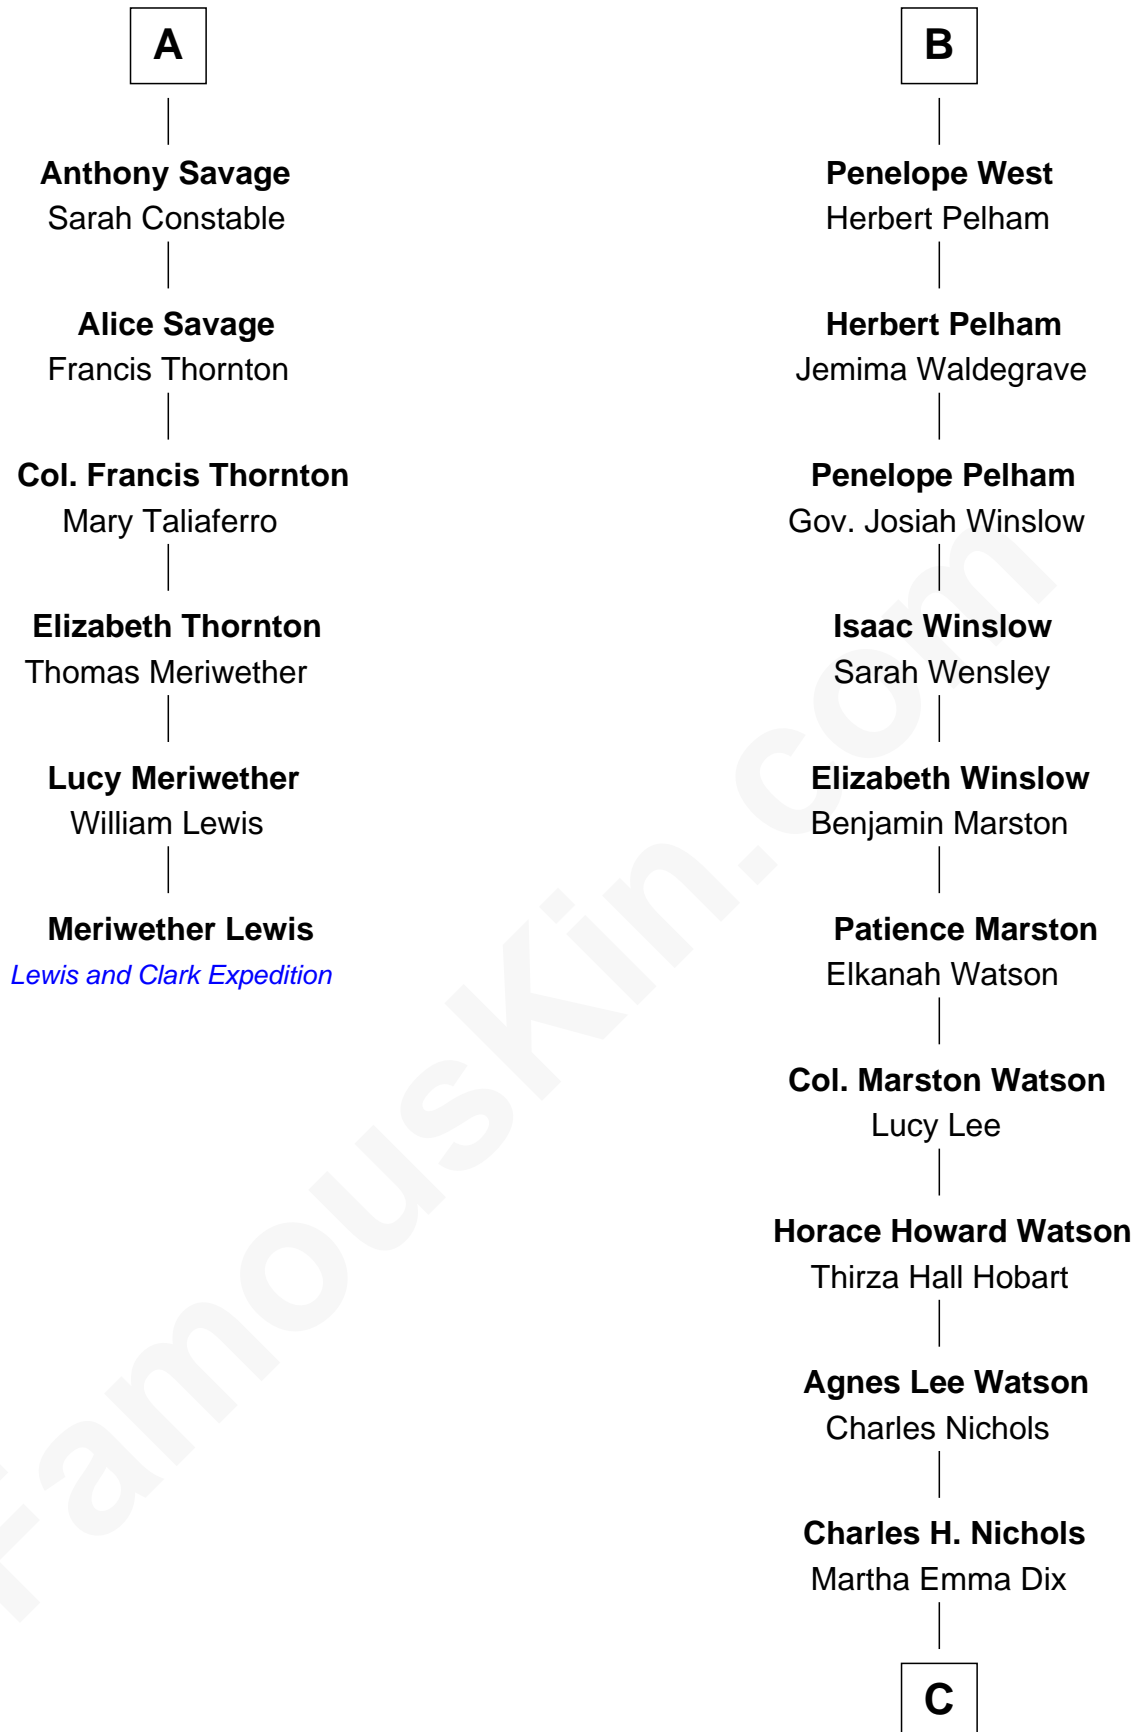

# FamousKin.com Relationship Chart of

**Meriwether Lewis**

*Lewis and Clark Expedition*

12th cousin 8 times removed of

**John Cena**

*Movie Actor and WWE Pro Wrestler*

**C**

**Charles Nichols**  
Julia Ellen Skelton

**Natalie Nichols**  
Ulysses John Lupien

**Carol Frances Lupien**  
John Joseph Cena

**John Cena**  
*Actor and Pro Wrestler*