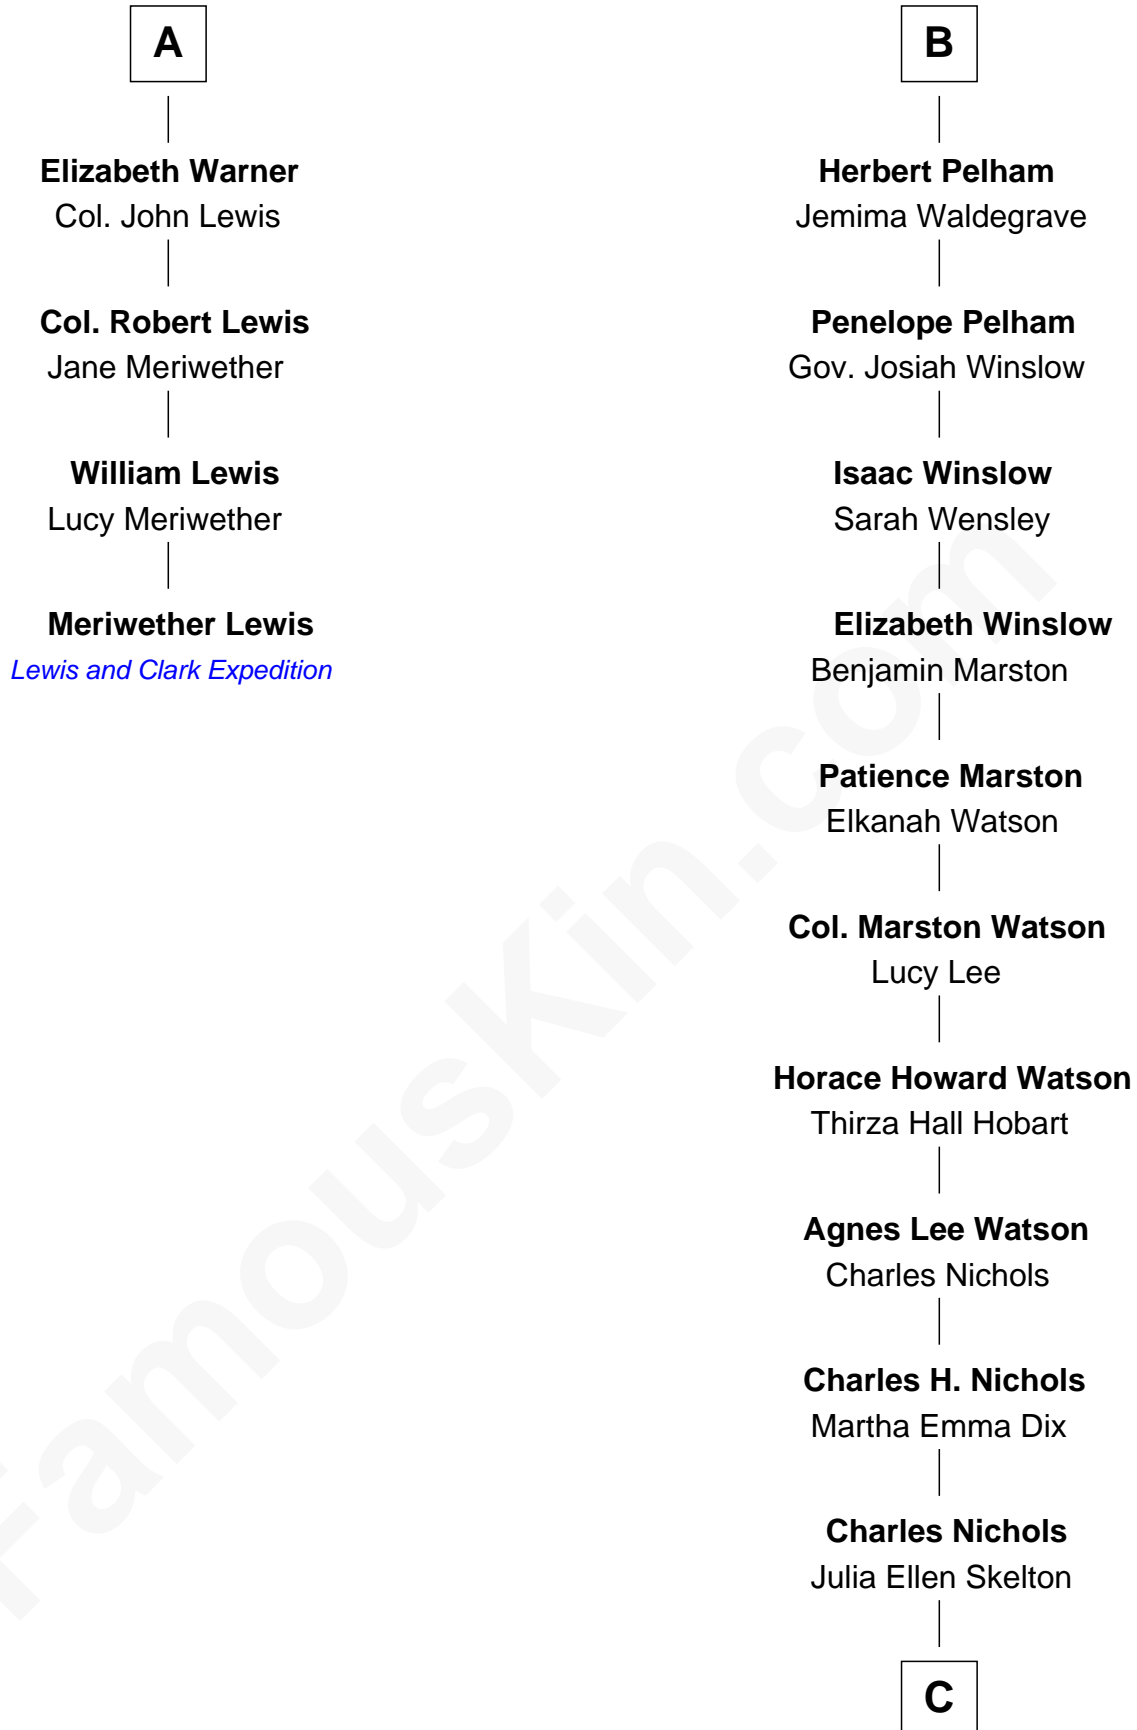

# FamousKin.com Relationship Chart of

**Meriwether Lewis**

*Lewis and Clark Expedition*

10th cousin 9 times removed of

**John Cena**

*Movie Actor and WWE Pro Wrestler*

C

**Natalie Nichols**

Ulysses John Lupien

**Carol Frances Lupien**

John Joseph Cena

**John Cena**

*Actor and Pro Wrestler*

FamousKin.com