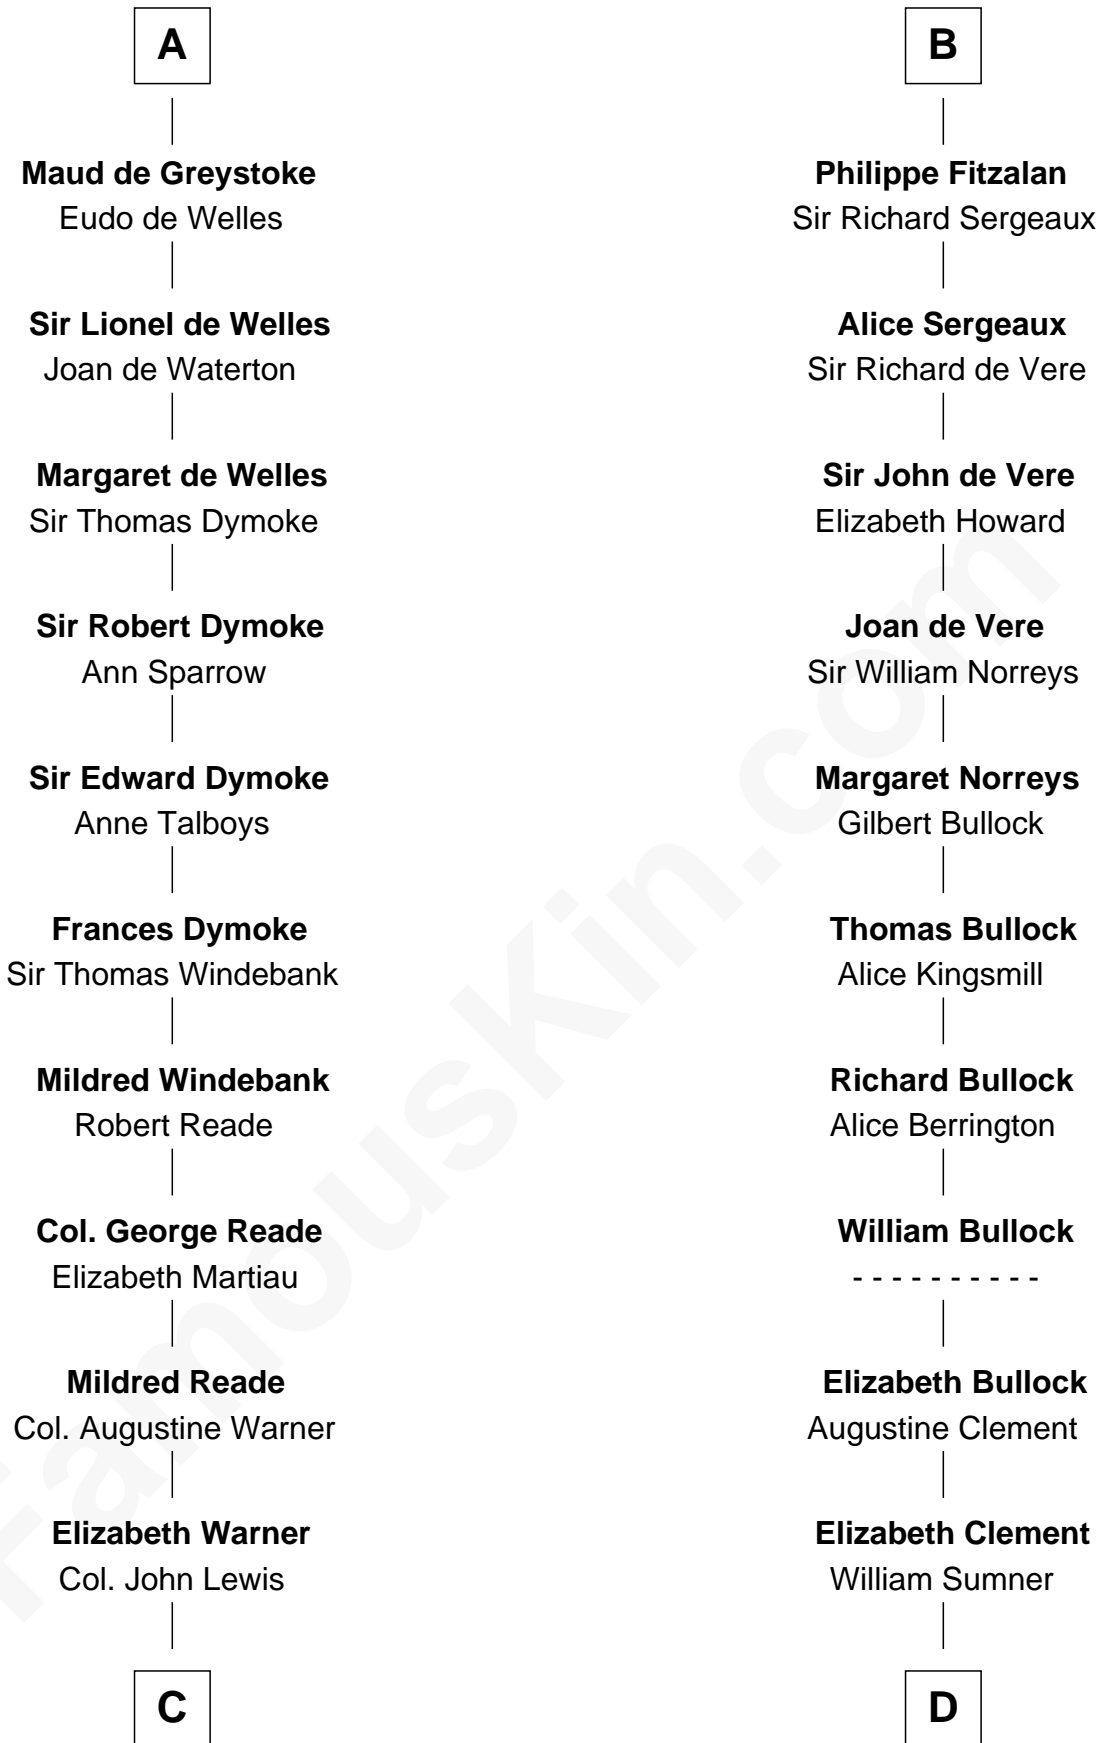

FamousKin.com Relationship Chart of

Meriwether Lewis

Lewis and Clark Expedition

19th cousin 1 time removed of

Samuel Howard

Boston Tea Party Participant

C

Col. Robert Lewis

Jane Meriwether

William Lewis

Lucy Meriwether

Meriwether Lewis

Lewis and Clark Expedition

D

Hannah Sumner

John Goffe