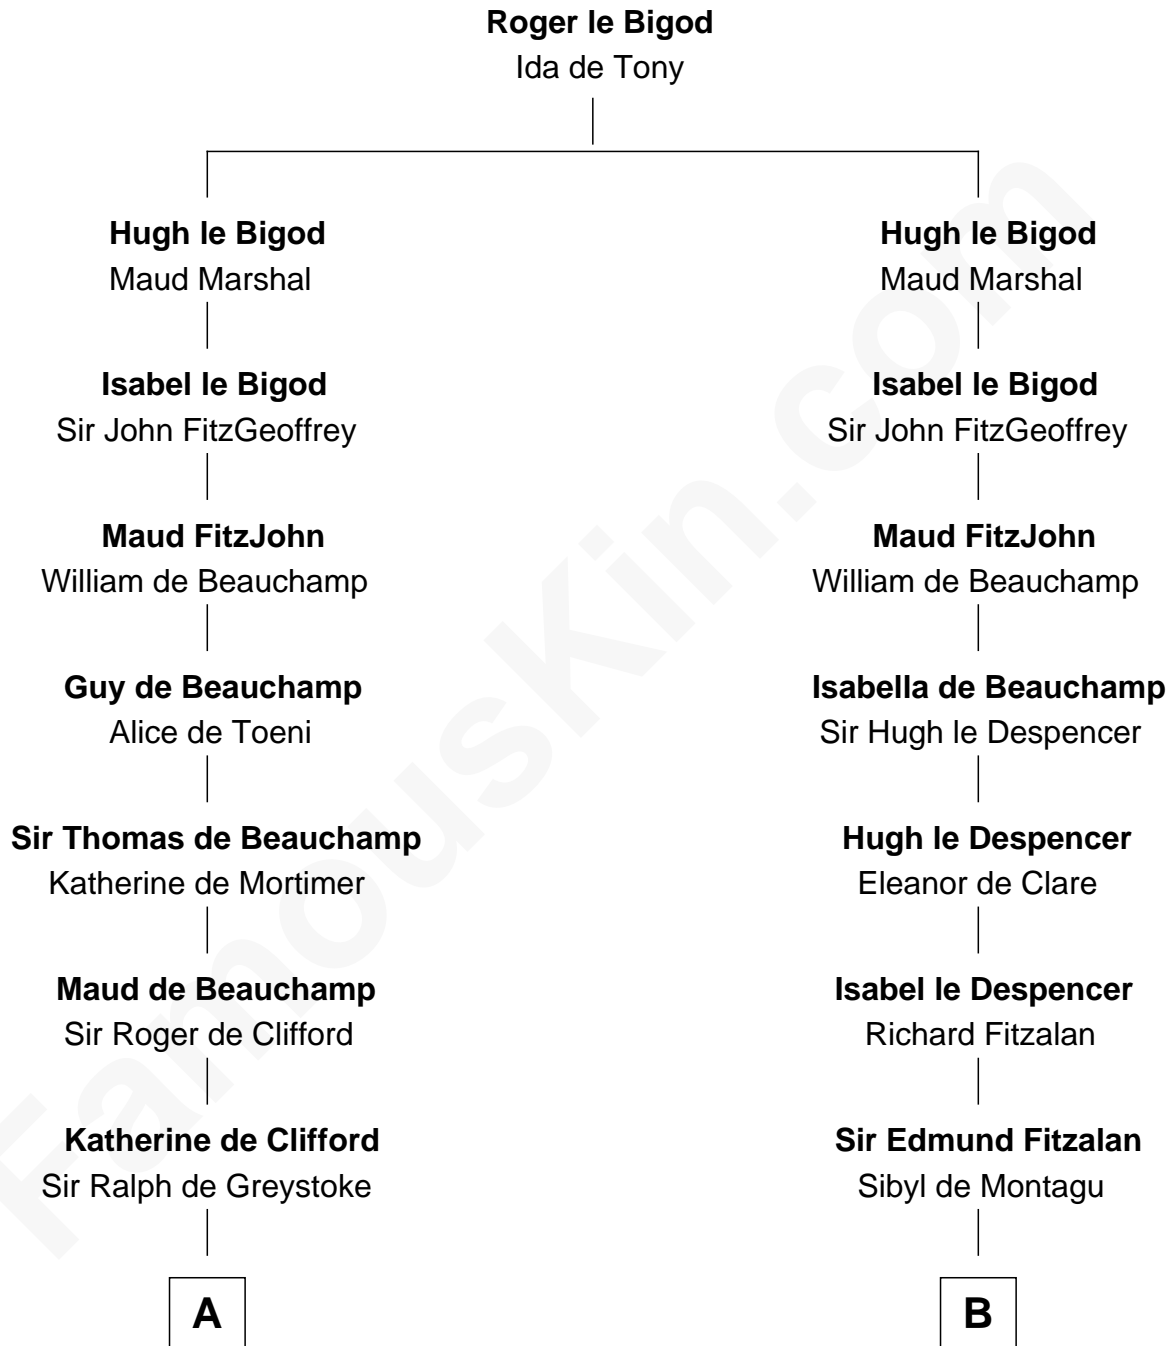

FamousKin.com Relationship Chart of

Meriwether Lewis

Lewis and Clark Expedition

19th cousin 1 time removed of

Samuel Howard

Boston Tea Party Participant

C

Col. Robert Lewis

Jane Meriwether

William Lewis

Lucy Meriwether

Meriwether Lewis

Lewis and Clark Expedition

D

Hannah Sumner

John Goffe

William Goffe

Abigail Richardson

Martha Goffe

Ebenezer Howard

Samuel Howard

Boston Tea Party Participant

FamousKin.com