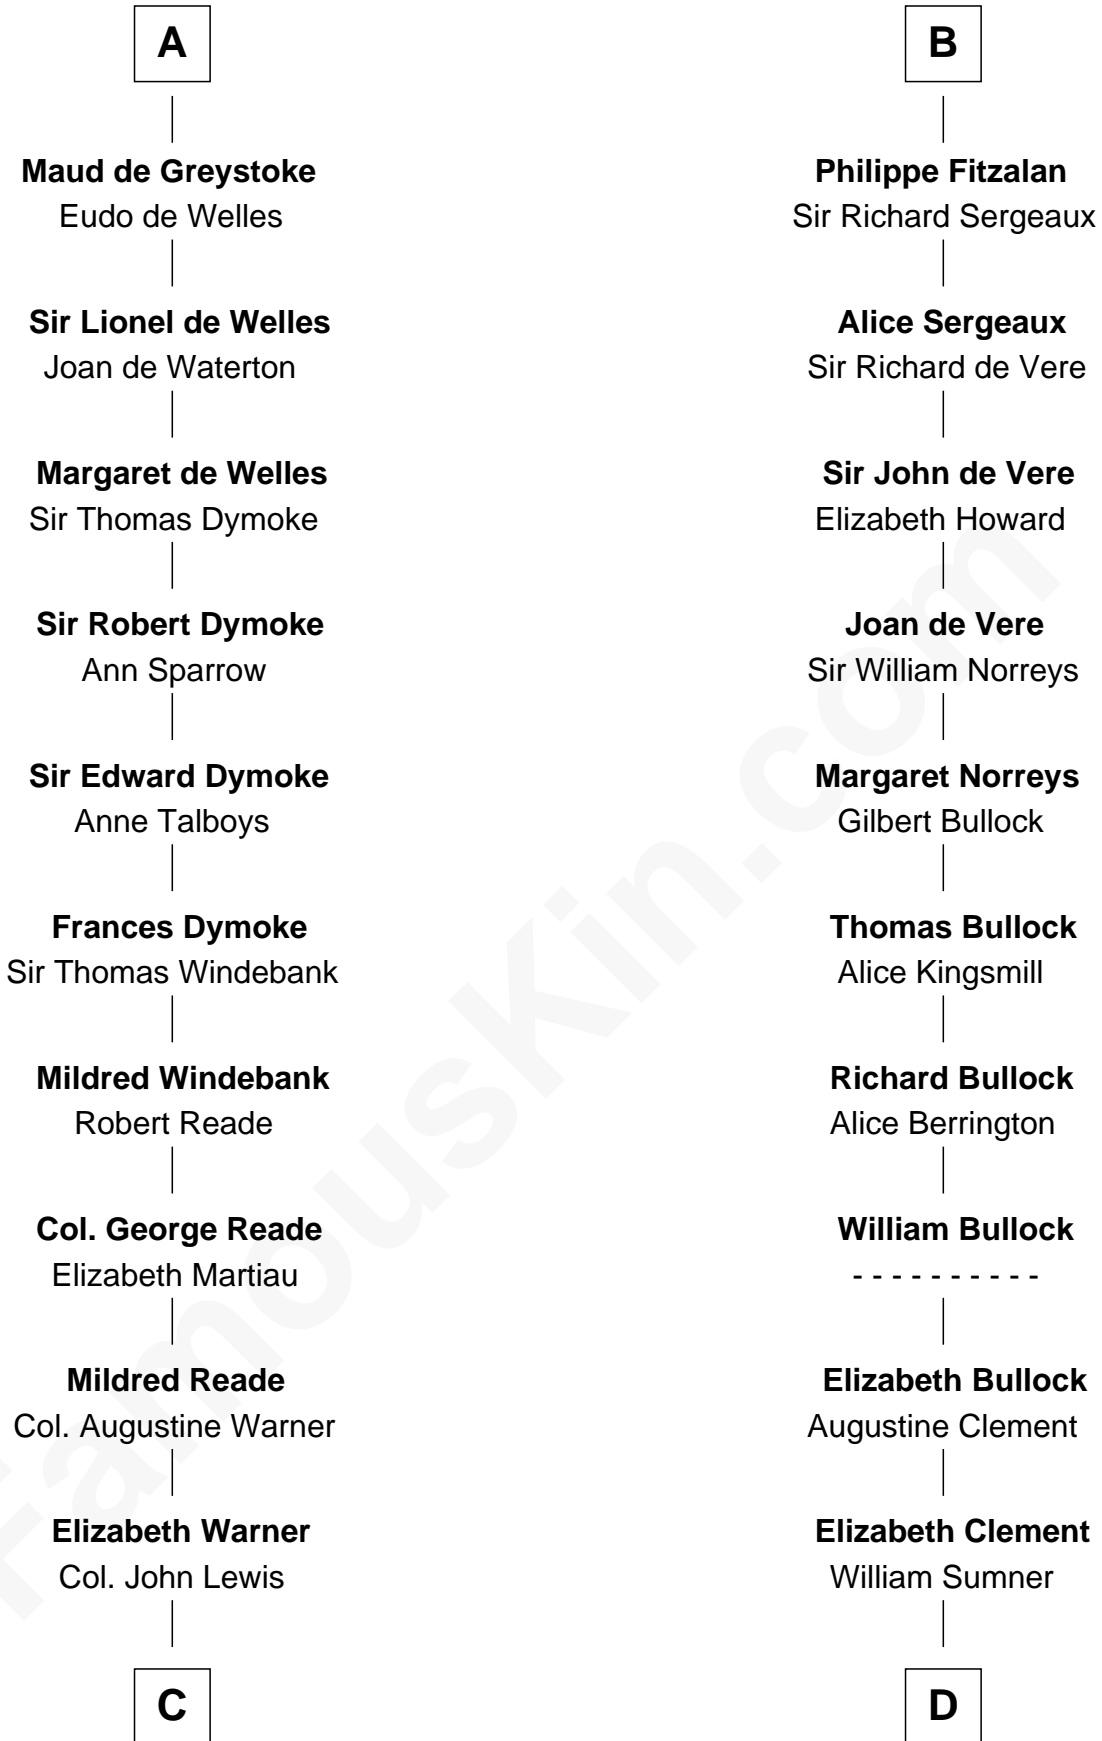

FamousKin.com Relationship Chart of

Meriwether Lewis

Lewis and Clark Expedition

19th cousin 1 time removed of

Samuel Howard

Boston Tea Party Participant

C

Col. Robert Lewis

Jane Meriwether

William Lewis

Lucy Meriwether

Meriwether Lewis

Lewis and Clark Expedition

D

Hannah Sumner

John Goffe