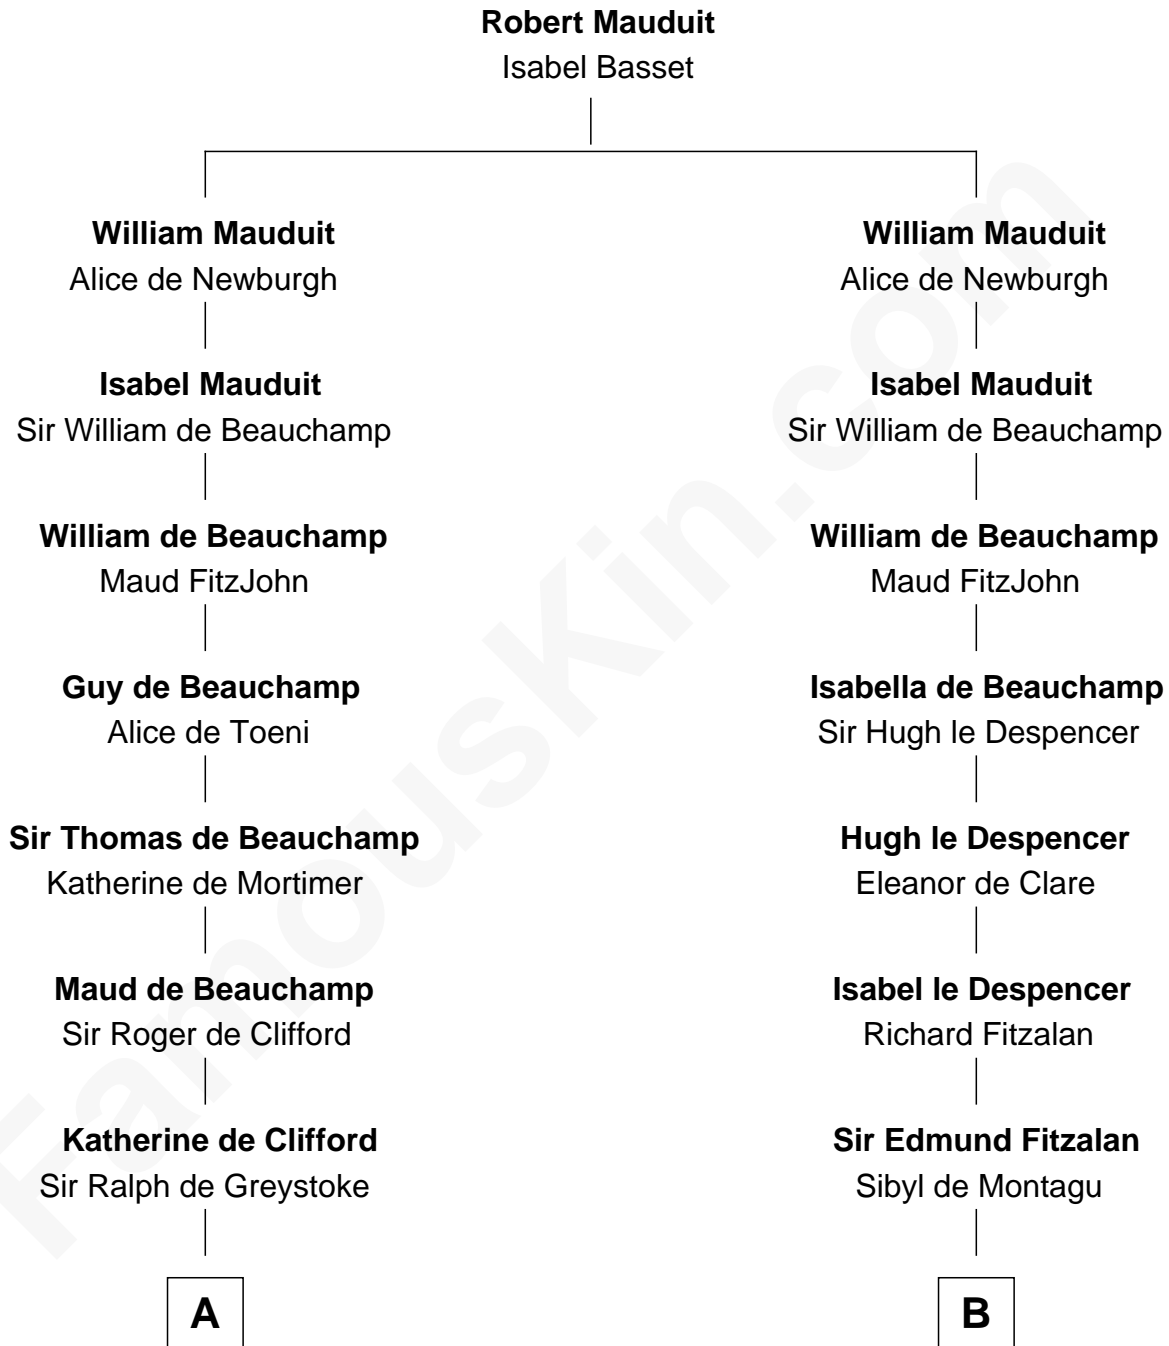

FamousKin.com Relationship Chart of

Meriwether Lewis

Lewis and Clark Expedition

19th cousin 1 time removed of

Samuel Howard

Boston Tea Party Participant

C

Col. Robert Lewis

Jane Meriwether

William Lewis

Lucy Meriwether

Meriwether Lewis

Lewis and Clark Expedition

D

Hannah Sumner

John Goffe

William Goffe

Abigail Richardson

Martha Goffe

Ebenezer Howard

Samuel Howard

Boston Tea Party Participant

FamousKin.com