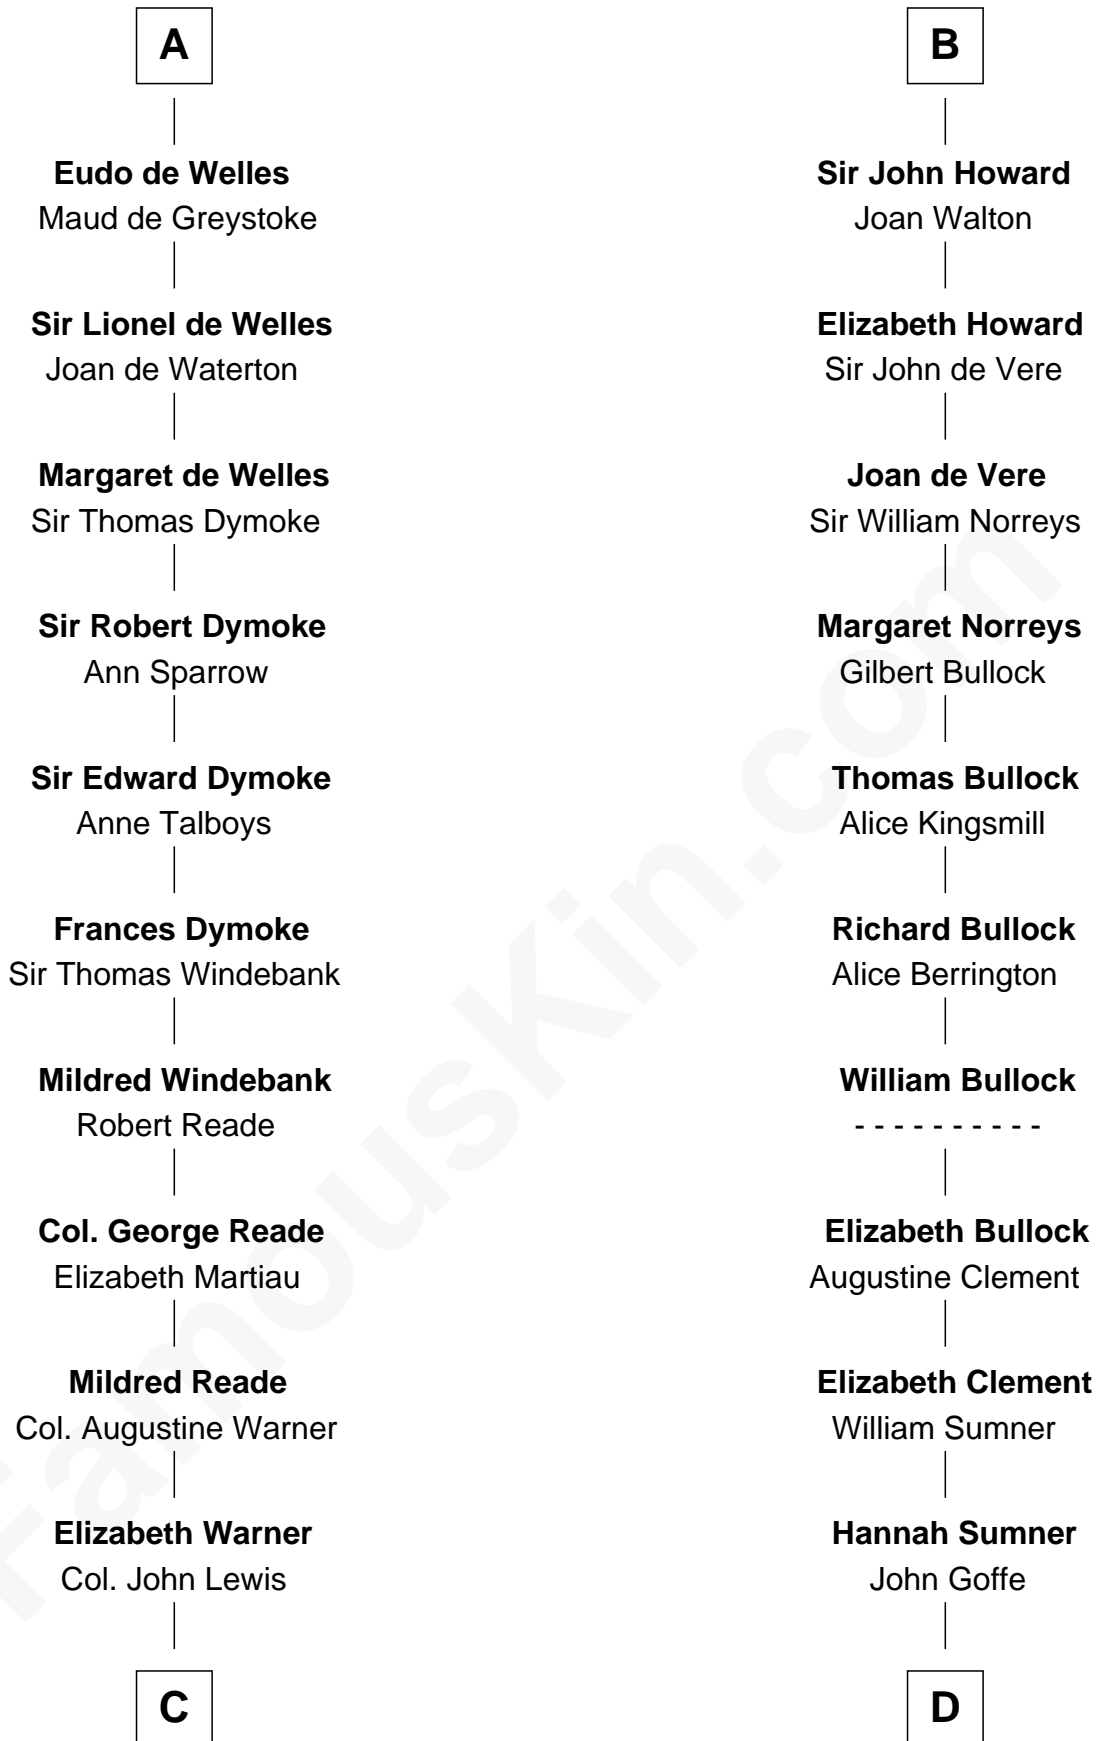

FamousKin.com Relationship Chart of

Meriwether Lewis

Lewis and Clark Expedition

19th cousin of

Samuel Howard

Boston Tea Party Participant

C

Col. Robert Lewis

Jane Meriwether

William Lewis

Lucy Meriwether

Meriwether Lewis

Lewis and Clark Expedition

D

William Goffe

Abigail Richardson