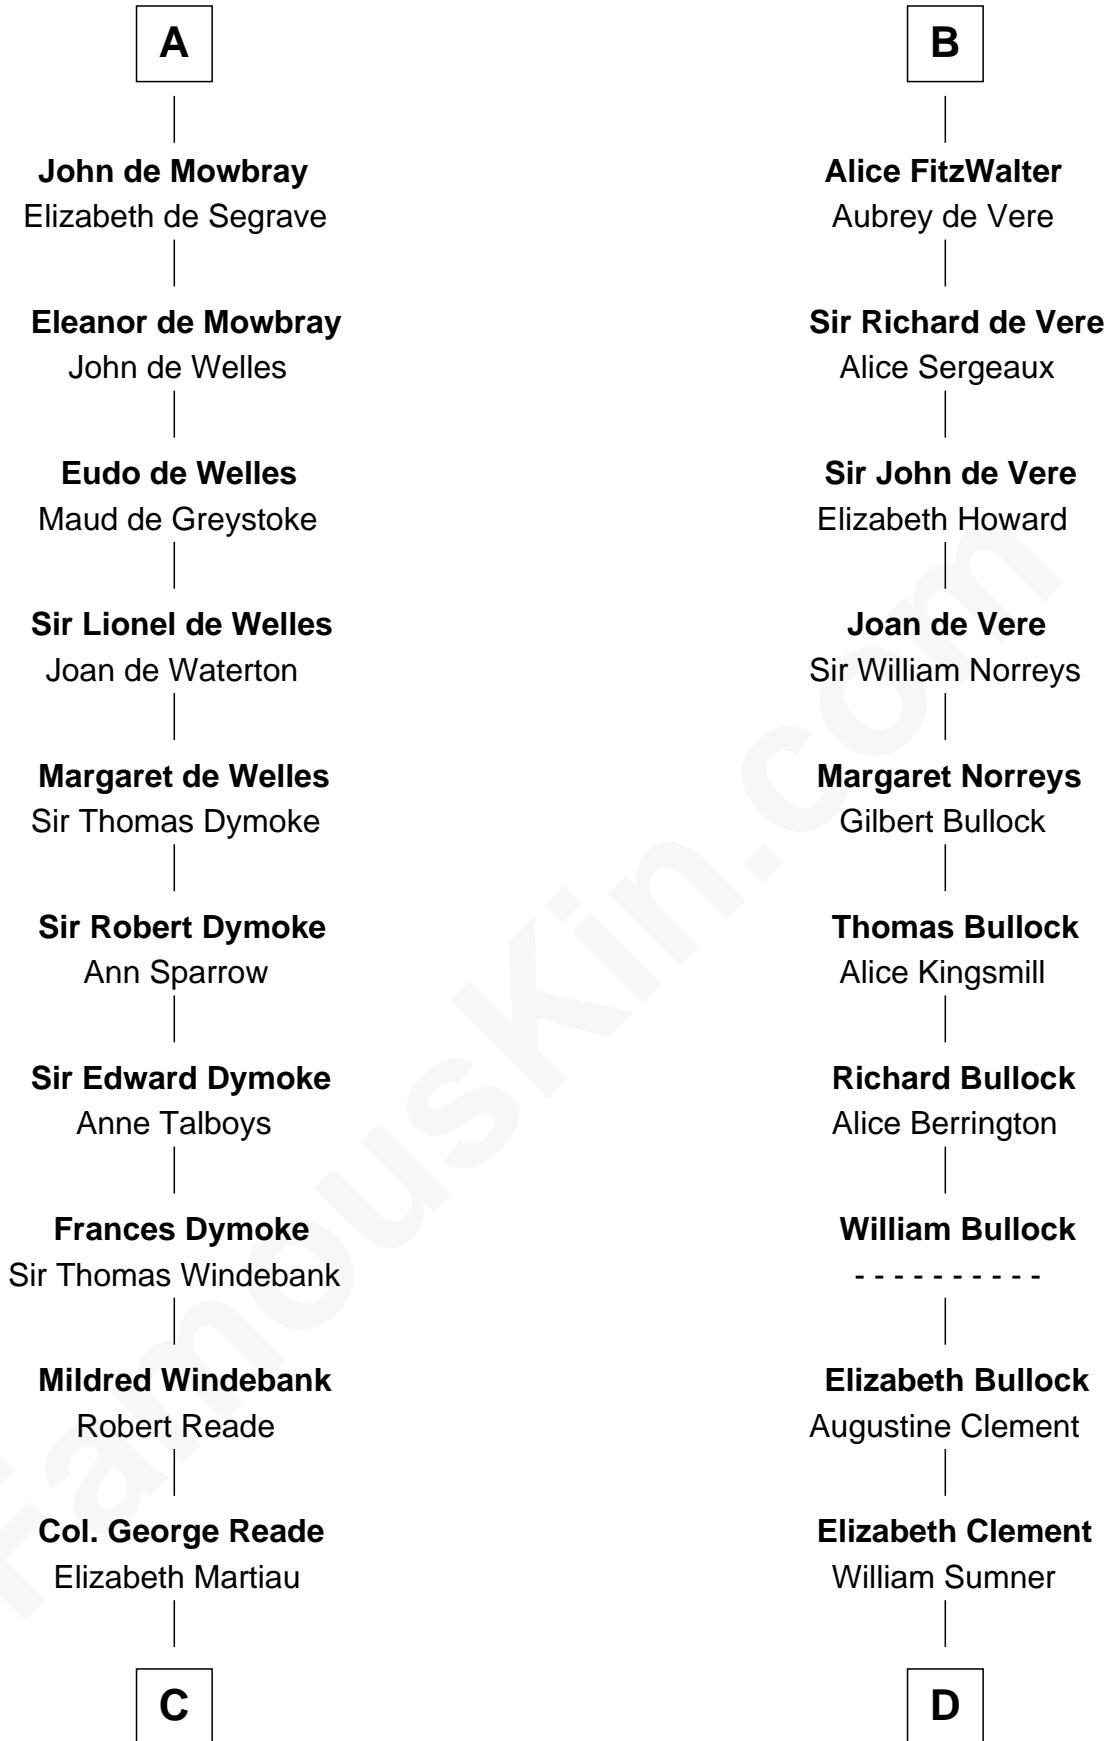

FamousKin.com Relationship Chart of

Meriwether Lewis

Lewis and Clark Expedition

20th cousin 1 time removed of

Samuel Howard

Boston Tea Party Participant

Henry I, King of England

Maud of Scotland

C

Mildred Reade
Col. Augustine Warner

Elizabeth Warner
Col. John Lewis

Col. Robert Lewis
Jane Meriwether

William Lewis
Lucy Meriwether

Meriwether Lewis
Lewis and Clark Expedition

D

Hannah Sumner
John Goffe