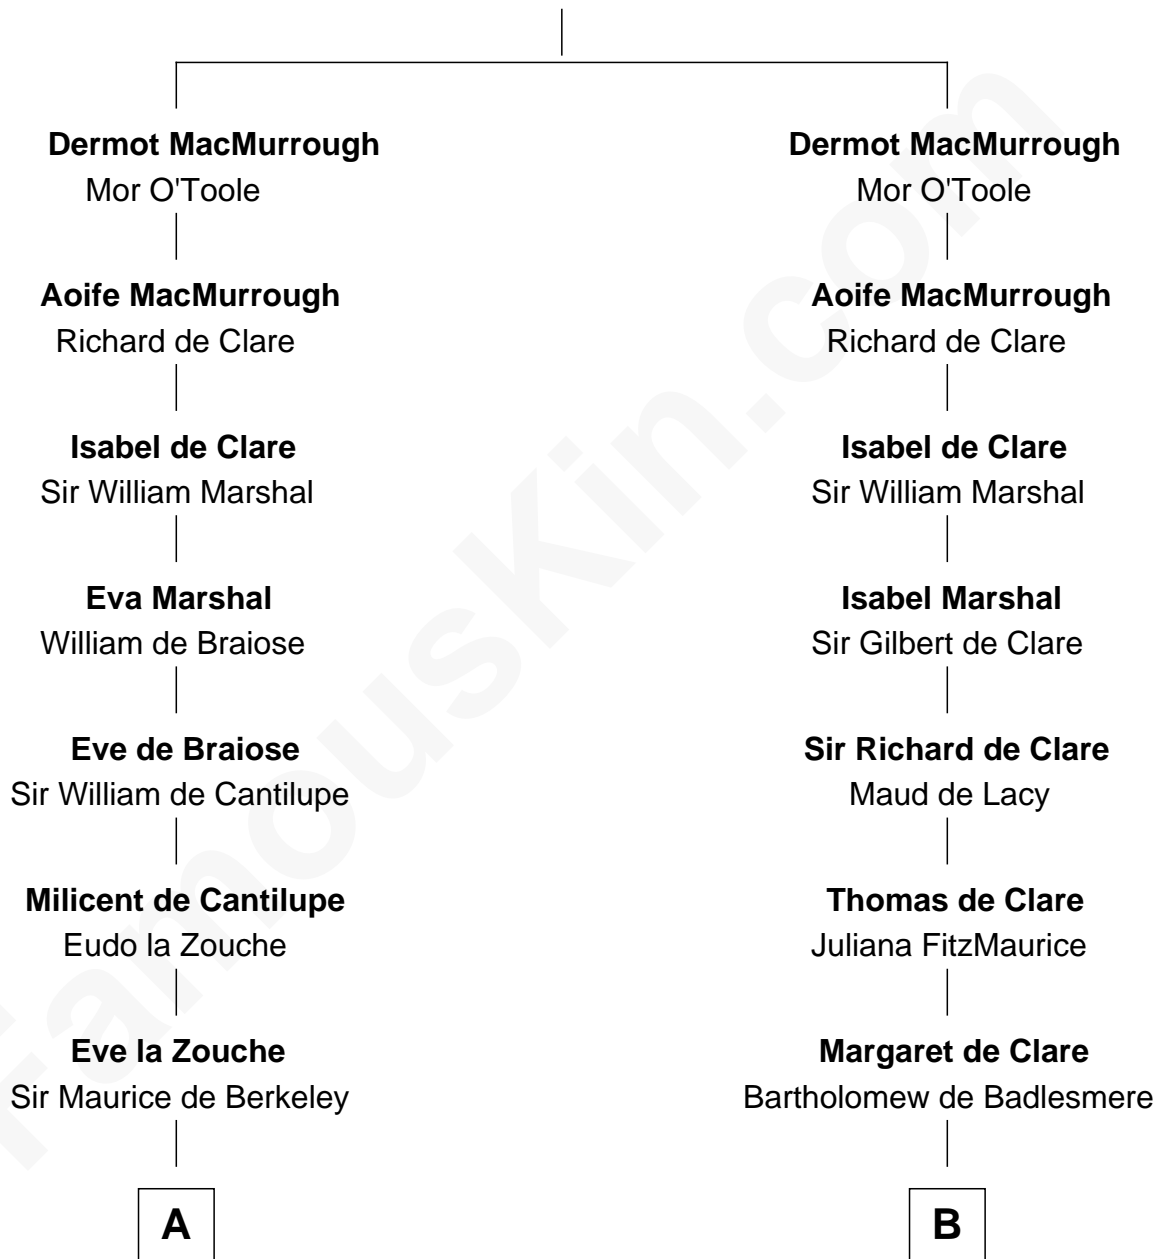

FamousKin.com Relationship Chart of

Meriwether Lewis

Lewis and Clark Expedition

21st cousin of

Samuel Howard

Boston Tea Party Participant

Enna MacMurrough

C

Mildred Reade
Col. Augustine Warner

Elizabeth Warner
Col. John Lewis

Col. Robert Lewis
Jane Meriwether

William Lewis
Lucy Meriwether

Meriwether Lewis
Lewis and Clark Expedition

D

Elizabeth Clement
William Sumner

Hannah Sumner
John Goffe

William Goffe
Abigail Richardson

Martha Goffe
Ebenezer Howard

Samuel Howard
Boston Tea Party Participant