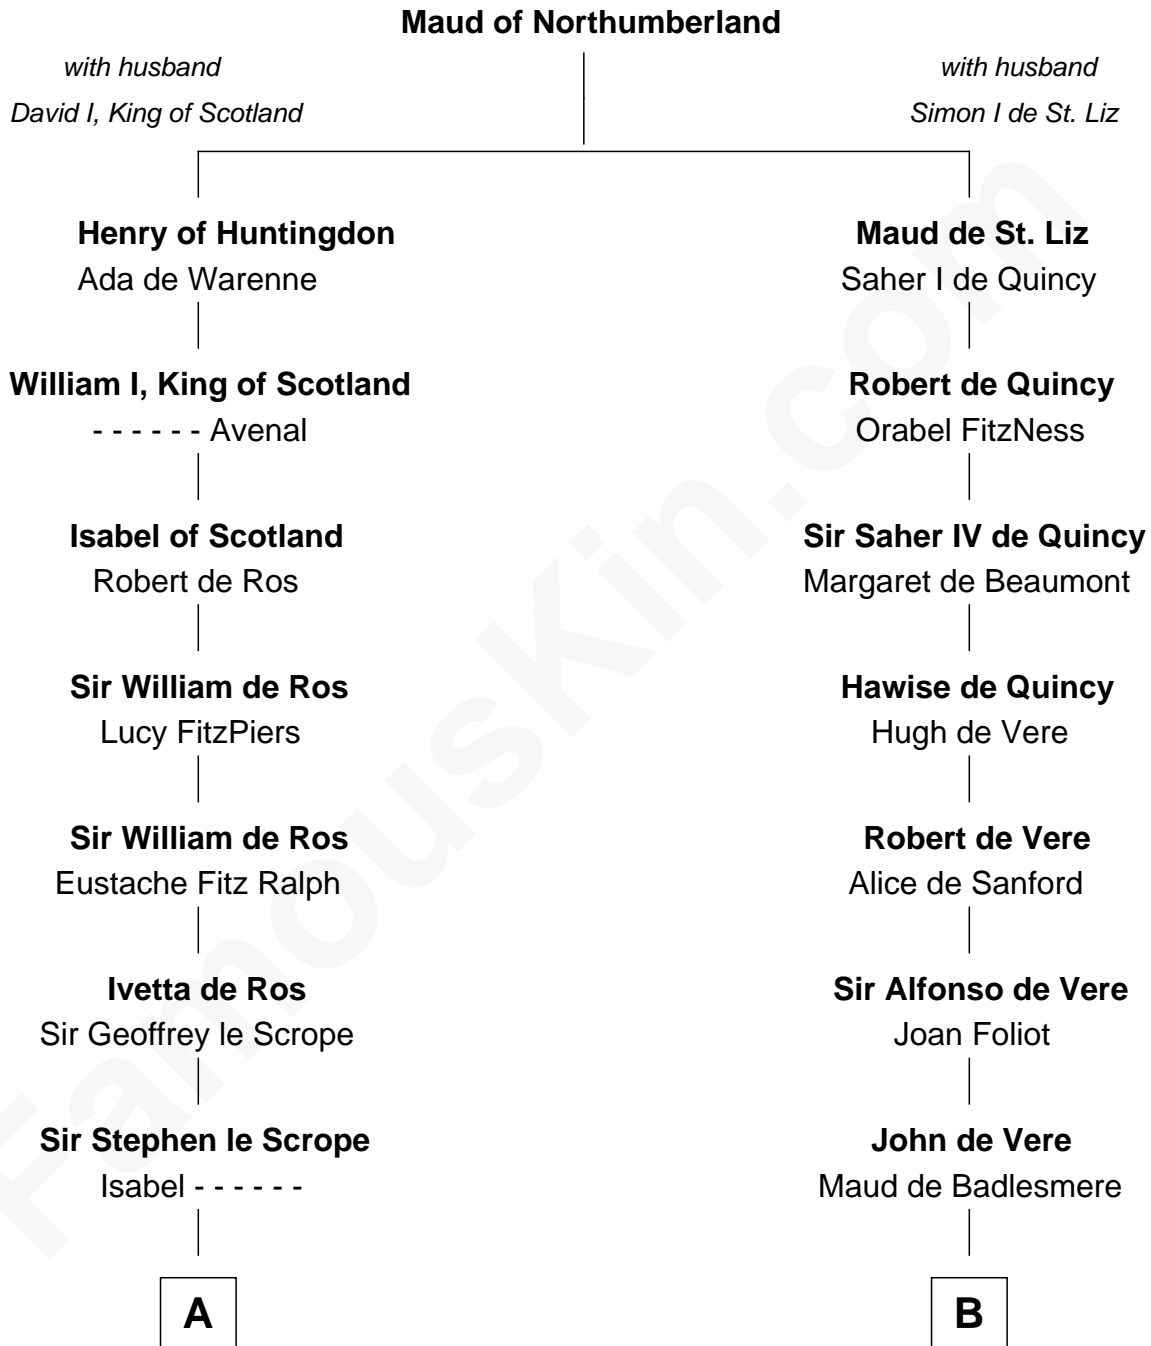

FamousKin.com Relationship Chart of

Meriwether Lewis

Lewis and Clark Expedition

20th cousin of

Samuel Howard

Boston Tea Party Participant

C

Elizabeth Warner

Col. John Lewis

Col. Robert Lewis

Jane Meriwether

William Lewis

Lucy Meriwether

Meriwether Lewis

Lewis and Clark Expedition

D