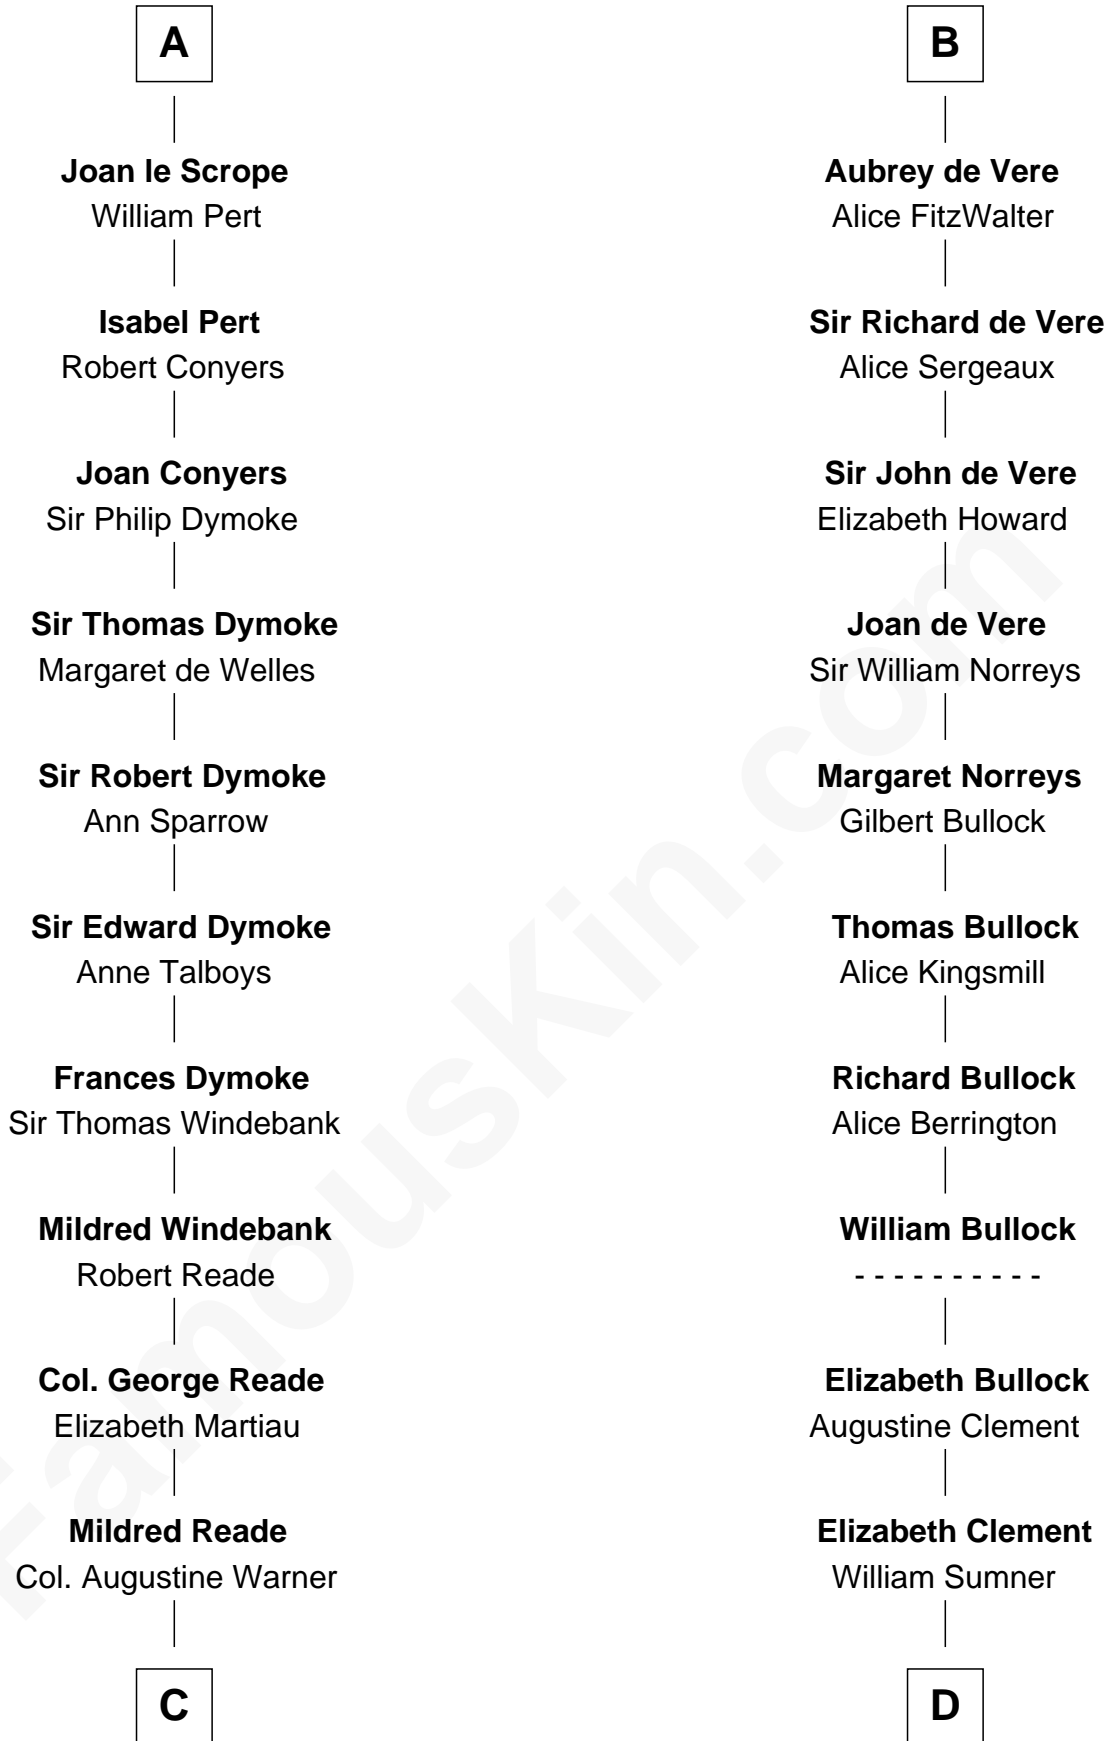

FamousKin.com Relationship Chart of

Meriwether Lewis

Lewis and Clark Expedition

20th cousin of

Samuel Howard

Boston Tea Party Participant

C

Elizabeth Warner

Col. John Lewis

Col. Robert Lewis

Jane Meriwether

William Lewis

Lucy Meriwether

Meriwether Lewis

Lewis and Clark Expedition

D