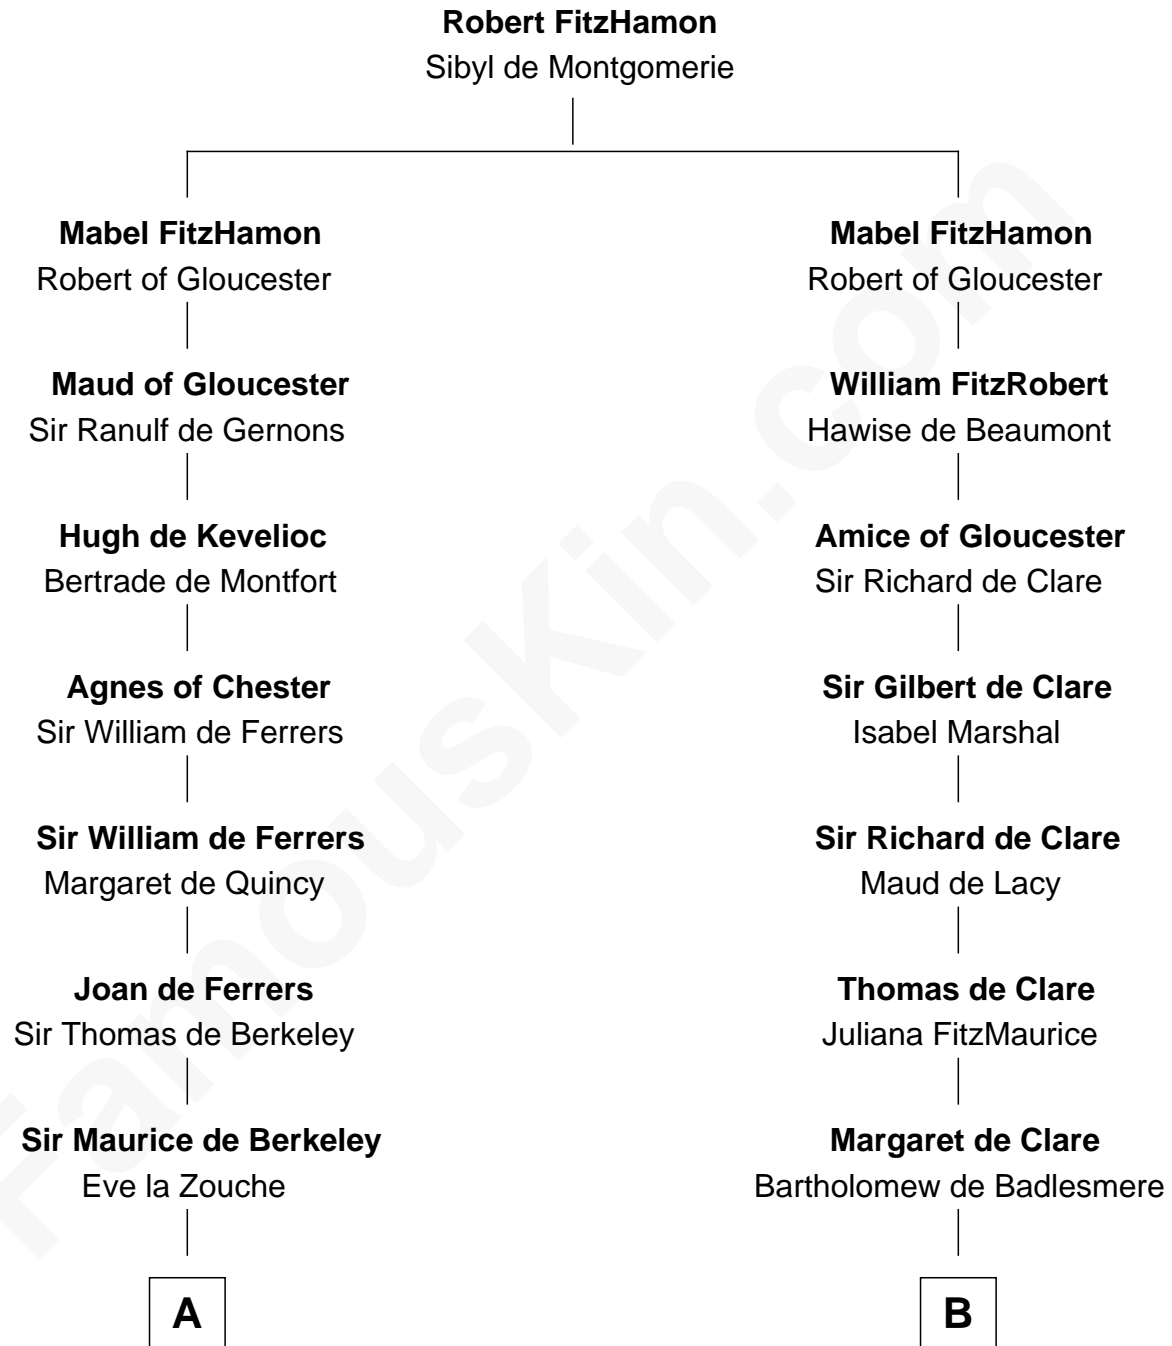

# FamousKin.com Relationship Chart of

**Meriwether Lewis**

*Lewis and Clark Expedition*

21st cousin of

**Samuel Howard**

*Boston Tea Party Participant*

**C**

**Mildred Reade**  
Col. Augustine Warner

**Elizabeth Warner**  
Col. John Lewis

**Col. Robert Lewis**  
Jane Meriwether

**William Lewis**  
Lucy Meriwether

**Meriwether Lewis**  
*Lewis and Clark Expedition*

**D**

**Elizabeth Clement**  
William Sumner