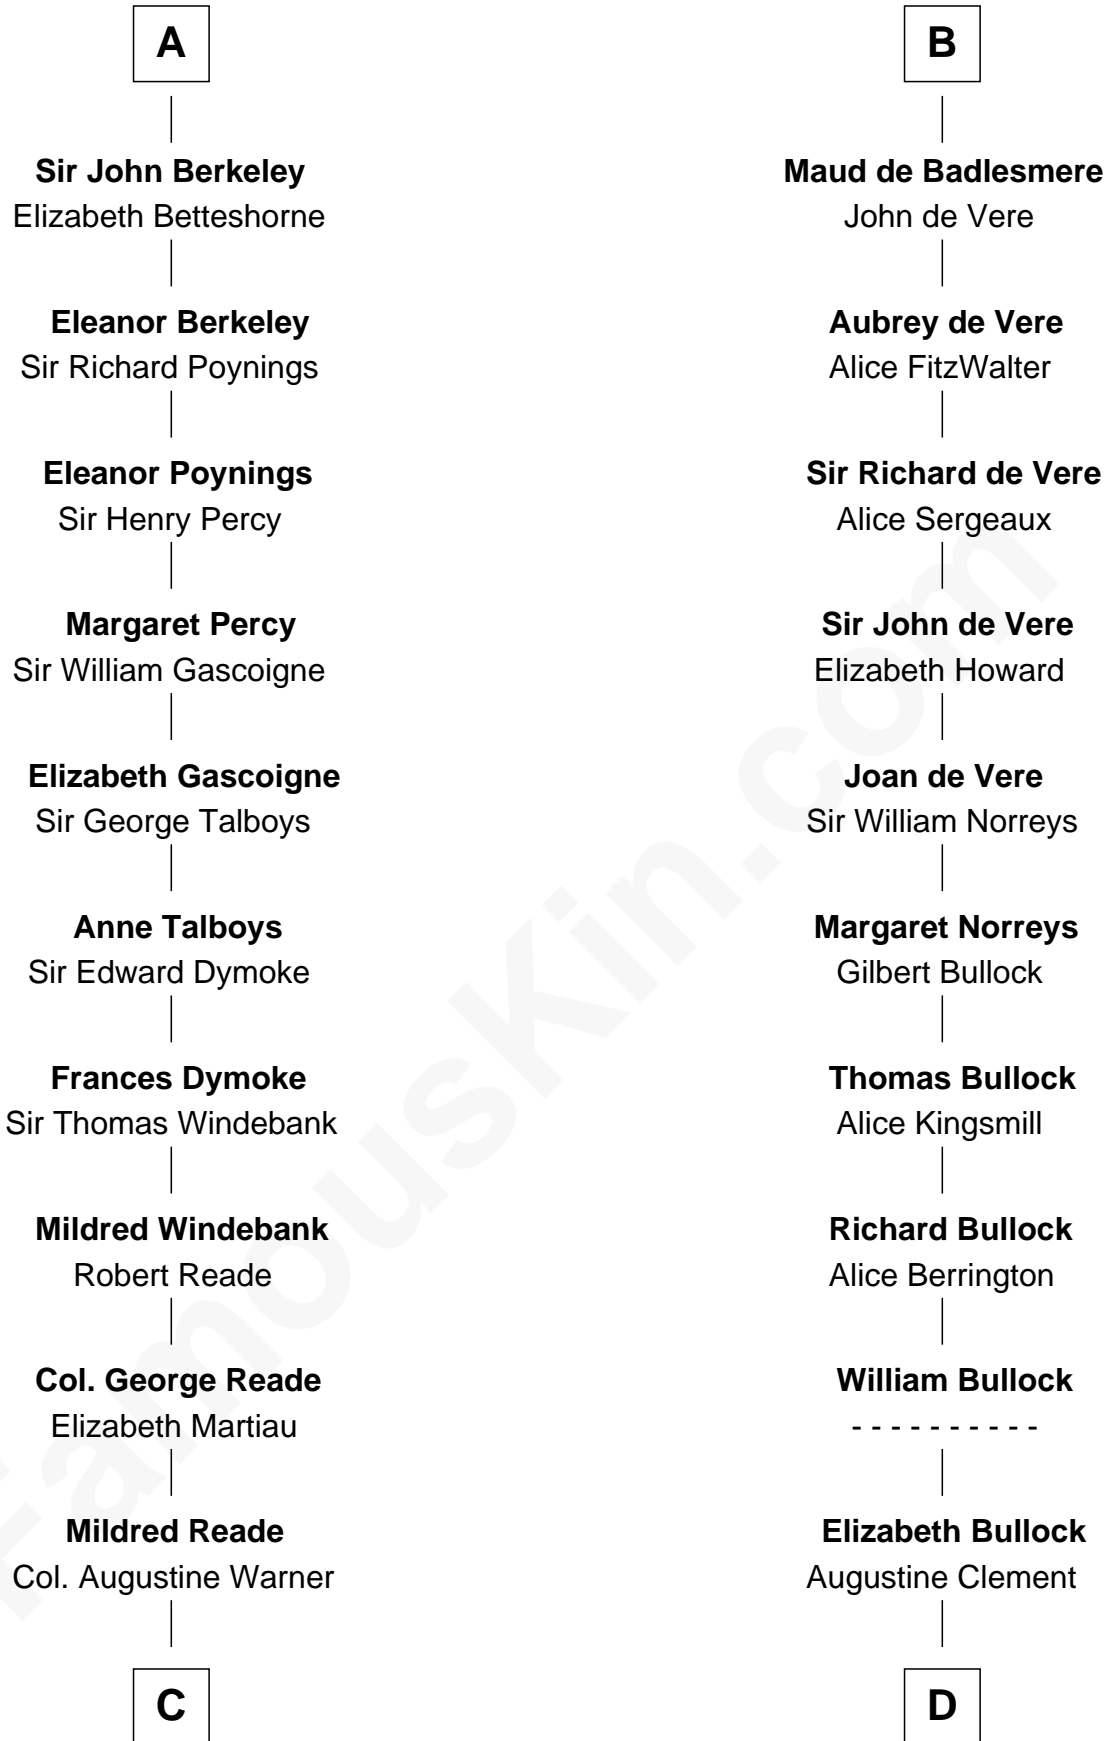

FamousKin.com Relationship Chart of

Meriwether Lewis

Lewis and Clark Expedition

20th cousin 1 time removed of

Samuel Howard

Boston Tea Party Participant

Ranulf III le Meschin

Lucy of Bolingbroke

Maud de Lacy

Thomas de Clare

Juliana FitzMaurice

Margaret de Clare

Bartholomew de Badlesmere

B

C

Elizabeth Warner

Col. John Lewis

Col. Robert Lewis

Jane Meriwether

William Lewis

Lucy Meriwether

Meriwether Lewis

Lewis and Clark Expedition

D